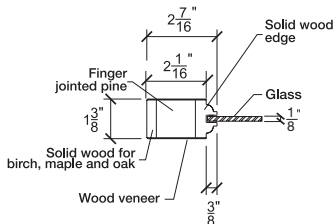

# Technical drawings 6/7 - 6/11 - 7/11

Bifold French Door - U.S. specs

1 800.567.2931  
T 819.535.5588  
F 819.535.1104

www.milette doors.com

SIDERAIL 1 003