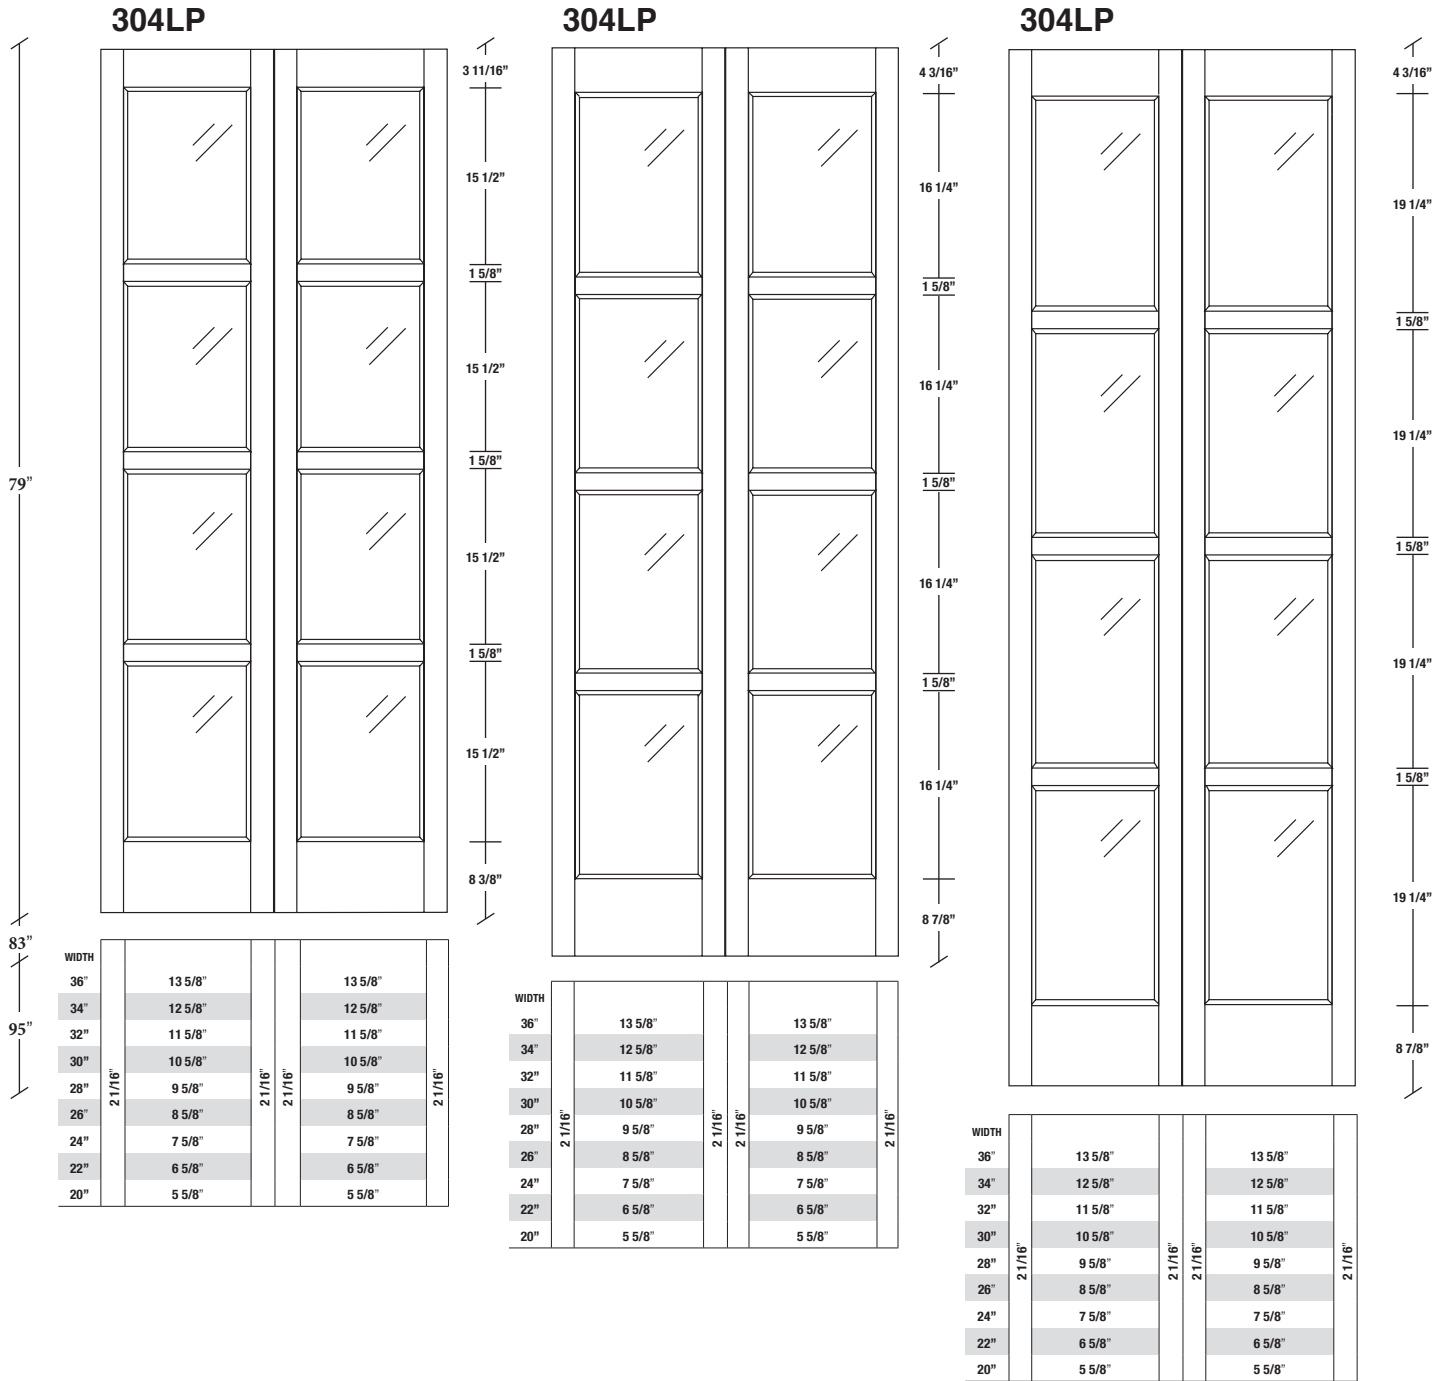

# Technical drawings 6/7 - 6/11 - 7/11

Bifold French Door - U.S. specs

1 800.567.2931  
T 819.535.5588  
F 819.535.1104

www.milette doors.com

SIDERAIL 1 003