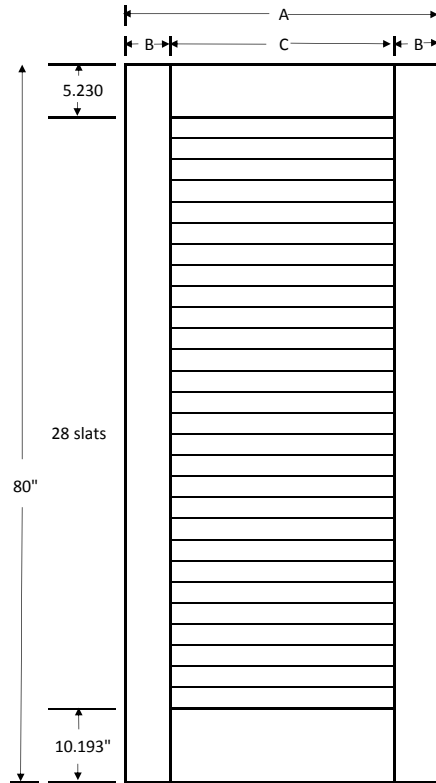

## False Louver - Full Louver Large Slats

**Doors**  
80"

**Doors**  
84"

**Doors**  
96"

Door Width	Stile Width	Rail length
A	B	C
12"	2"	8"
14"	2"	10"
16"	2"	12"
18"	3-3/8"	11-1/4"
20"	3-3/8"	13-1/4"
22"	3-3/8"	15-1/4"
24"	4-3/8"	15-1/4"
26"	4-3/8"	17-1/4"
28"	4-3/8"	19-1/4"
30"	4-3/8"	21-1/4"
32"	4-3/8"	23-1/4"
34"	4-3/8"	25-1/4"
36"	4-3/8"	27-1/4"