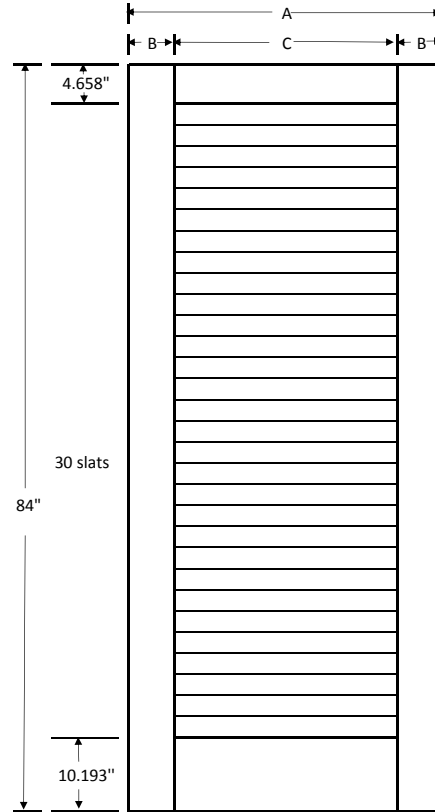

## False Louver - Full Louver Large Slats

**Doors**  
80"

**Doors**  
84"

**Doors**  
96"

Door Width	Stile Width	Rail length
A	B	C
12"	2"	8"
14"	2"	10"
16"	2"	12"
18"	3-3/8"	11-1/4"
20"	3-3/8"	13-1/4"
22"	3-3/8"	15-1/4"
24"	4-3/8"	15-1/4"
26"	4-3/8"	17-1/4"
28"	4-3/8"	19-1/4"
30"	4-3/8"	21-1/4"
32"	4-3/8"	23-1/4"
34"	4-3/8"	25-1/4"
36"	4-3/8"	27-1/4"