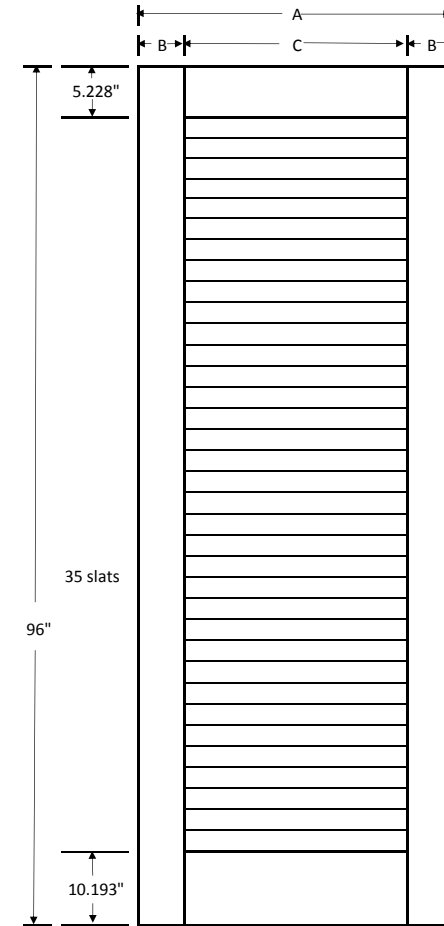

## False Louver - Full Louver Large Slats

**Doors**  
80"

**Doors**  
84"

**Doors**  
96"

Door Width	Stile Width	Rail length
A	B	C
12"	2"	8"
14"	2"	10"
16"	2"	12"
18"	3-3/8"	11-1/4"
20"	3-3/8"	13-1/4"
22"	3-3/8"	15-1/4"
24"	4-3/8"	15-1/4"
26"	4-3/8"	17-1/4"
28"	4-3/8"	19-1/4"
30"	4-3/8"	21-1/4"
32"	4-3/8"	23-1/4"
34"	4-3/8"	25-1/4"
36"	4-3/8"	27-1/4"