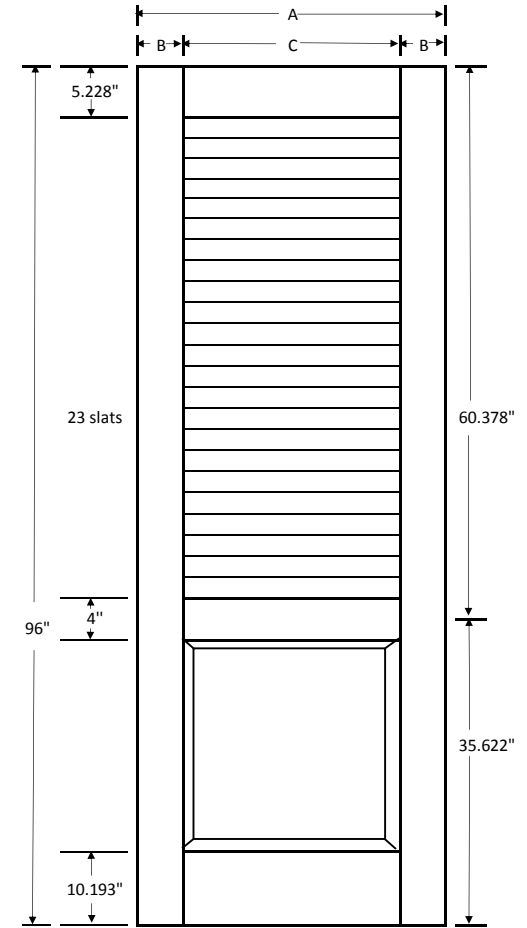

## False Louver - Louver over Panel Large Slats

**Doors**  
80"

**Doors**  
84"

**Doors**  
96"

Door Width	Stile Width	Rail length
A	B	C
12"	2"	8"
14"	2"	10"
16"	2"	12"
18"	3-3/8"	11-1/4"
20"	3-3/8"	13-1/4"
22"	3-3/8"	15-1/4"
24"	4-3/8"	15-1/4"
26"	4-3/8"	17-1/4"
28"	4-3/8"	19-1/4"
30"	4-3/8"	21-1/4"
32"	4-3/8"	23-1/4"
34"	4-3/8"	25-1/4"
36"	4-3/8"	27-1/4"

Lock Rail can also be centered at 46.092"  
or in steps of 2.286"