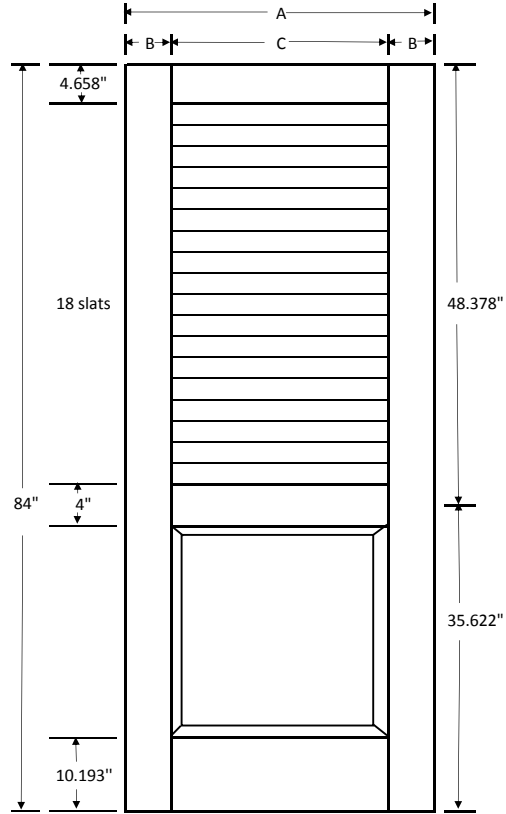

## False Louver - Louver over Panel Large Slats

**Doors**  
80"

**Doors**  
84"

**Doors**  
96"

Door Width	Stile Width	Rail length
A	B	C
12"	2"	8"
14"	2"	10"
16"	2"	12"
18"	3-3/8"	11-1/4"
20"	3-3/8"	13-1/4"
22"	3-3/8"	15-1/4"
24"	4-3/8"	15-1/4"
26"	4-3/8"	17-1/4"
28"	4-3/8"	19-1/4"
30"	4-3/8"	21-1/4"
32"	4-3/8"	23-1/4"
34"	4-3/8"	25-1/4"
36"	4-3/8"	27-1/4"

Lock Rail can also be centered at 46.092"  
or in steps of 2.286"