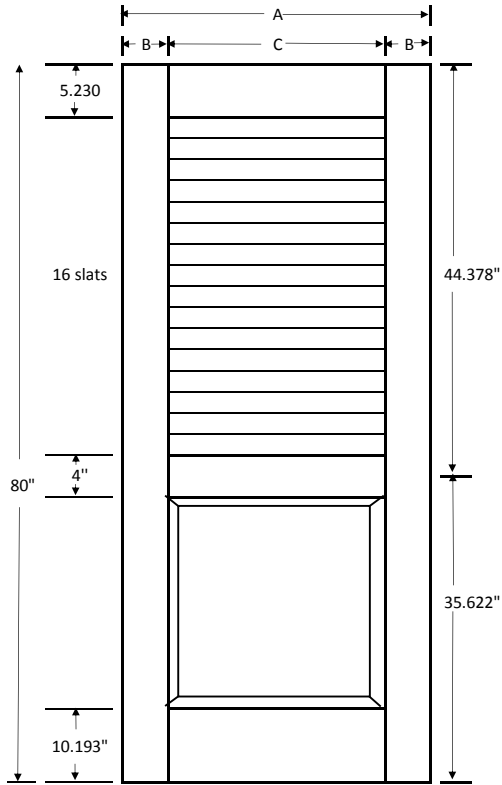

## False Louver - Louver over Panel Large Slats

**Doors**  
80"

**Doors**  
84"

**Doors**  
96"

Door Width	Stile Width	Rail length
A	B	C
12"	2"	8"
14"	2"	10"
16"	2"	12"
18"	3-3/8"	11-1/4"
20"	3-3/8"	13-1/4"
22"	3-3/8"	15-1/4"
24"	4-3/8"	15-1/4"
26"	4-3/8"	17-1/4"
28"	4-3/8"	19-1/4"
30"	4-3/8"	21-1/4"
32"	4-3/8"	23-1/4"
34"	4-3/8"	25-1/4"
36"	4-3/8"	27-1/4"

Lock Rail can also be centered at 46.092"  
or in steps of 2.286"