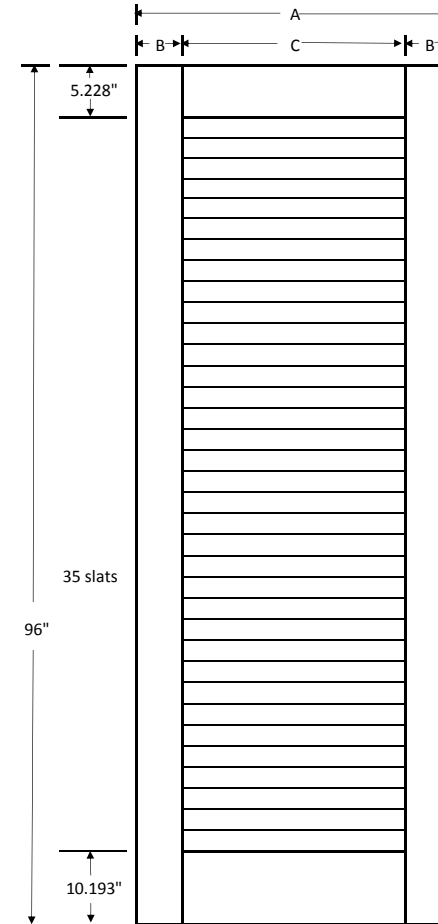

Spec Sheet

Full Louver Large Slats

Doors
80"

Doors
84"

Doors
96"

Door Width	Stile Width	Rail length
A	B	C
12"	2"	8"
14"	2"	10"
16"	2"	12"
18"	3-3/8"	11-1/4"
20"	3-3/8"	13-1/4"
22"	3-3/8"	15-1/4"
24"	4-3/8"	15-1/4"
26"	4-3/8"	17-1/4"
28"	4-3/8"	19-1/4"
30"	4-3/8"	21-1/4"
32"	4-3/8"	23-1/4"
34"	4-3/8"	25-1/4"
36"	4-3/8"	27-1/4"