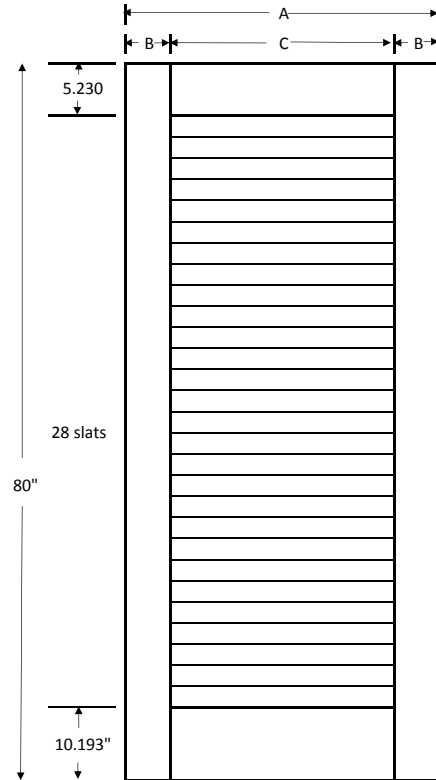

Spec Sheet

Full Louver Large Slats

Doors
80"

Doors
84"

Doors
96"

Door Width	Stile Width	Rail length
A	B	C
12"	2"	8"
14"	2"	10"
16"	2"	12"
18"	3-3/8"	11-1/4"
20"	3-3/8"	13-1/4"
22"	3-3/8"	15-1/4"
24"	4-3/8"	15-1/4"
26"	4-3/8"	17-1/4"
28"	4-3/8"	19-1/4"
30"	4-3/8"	21-1/4"
32"	4-3/8"	23-1/4"
34"	4-3/8"	25-1/4"
36"	4-3/8"	27-1/4"