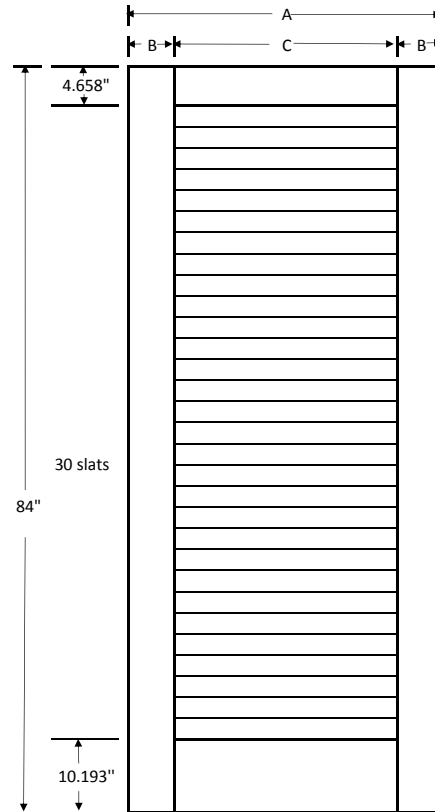

Spec Sheet

Full Louver Large Slats

Doors
80"

Doors
84"

Doors
96"

Door Width	Stile Width	Rail length
A	B	C
12"	2"	8"
14"	2"	10"
16"	2"	12"
18"	3-3/8"	11-1/4"
20"	3-3/8"	13-1/4"
22"	3-3/8"	15-1/4"
24"	4-3/8"	15-1/4"
26"	4-3/8"	17-1/4"
28"	4-3/8"	19-1/4"
30"	4-3/8"	21-1/4"
32"	4-3/8"	23-1/4"
34"	4-3/8"	25-1/4"
36"	4-3/8"	27-1/4"