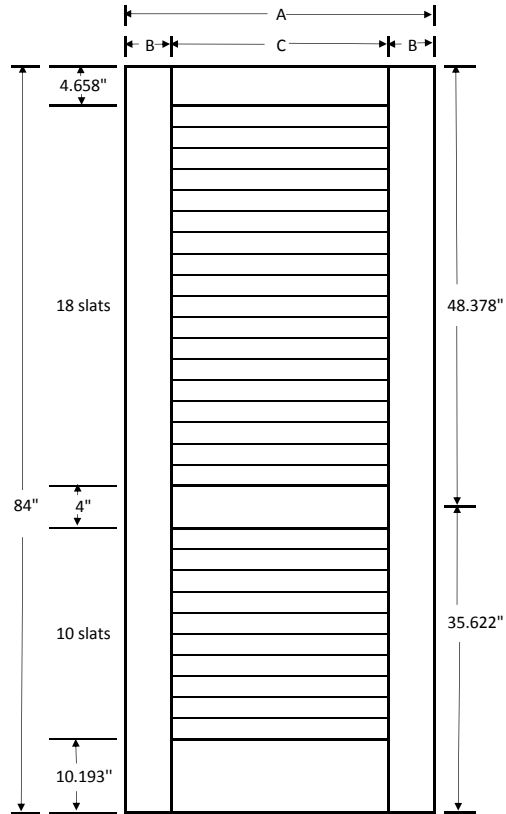

## Louver over Louver Large Slats

**Doors**  
80"

**Doors**  
84"

**Doors**  
96"

Door Width	Stile Width	Rail length
A	B	C
12"	2"	8"
14"	2"	10"
16"	2"	12"
18"	3-3/8"	11-1/4"
20"	3-3/8"	13-1/4"
22"	3-3/8"	15-1/4"
24"	4-3/8"	15-1/4"
26"	4-3/8"	17-1/4"
28"	4-3/8"	19-1/4"
30"	4-3/8"	21-1/4"
32"	4-3/8"	23-1/4"
34"	4-3/8"	25-1/4"
36"	4-3/8"	27-1/4"

Lock Rail can also be centered at 46.092"  
or in steps of 2.286"