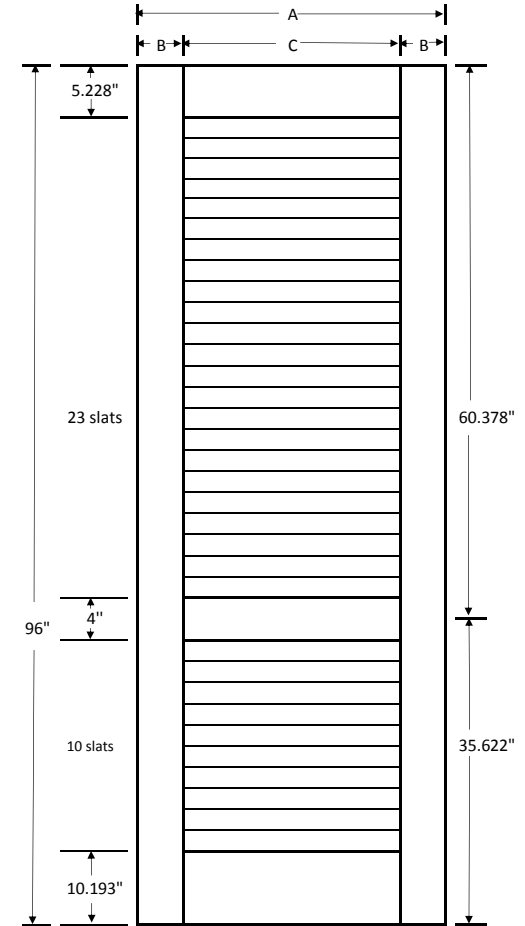

## Louver over Louver Large Slats

**Doors**  
80"

**Doors**  
84"

**Doors**  
96"

Door Width	Stile Width	Rail length
A	B	C
12"	2"	8"
14"	2"	10"
16"	2"	12"
18"	3-3/8"	11-1/4"
20"	3-3/8"	13-1/4"
22"	3-3/8"	15-1/4"
24"	4-3/8"	15-1/4"
26"	4-3/8"	17-1/4"
28"	4-3/8"	19-1/4"
30"	4-3/8"	21-1/4"
32"	4-3/8"	23-1/4"
34"	4-3/8"	25-1/4"
36"	4-3/8"	27-1/4"

Lock Rail can also be centered at 46.092"  
or in steps of 2.286"