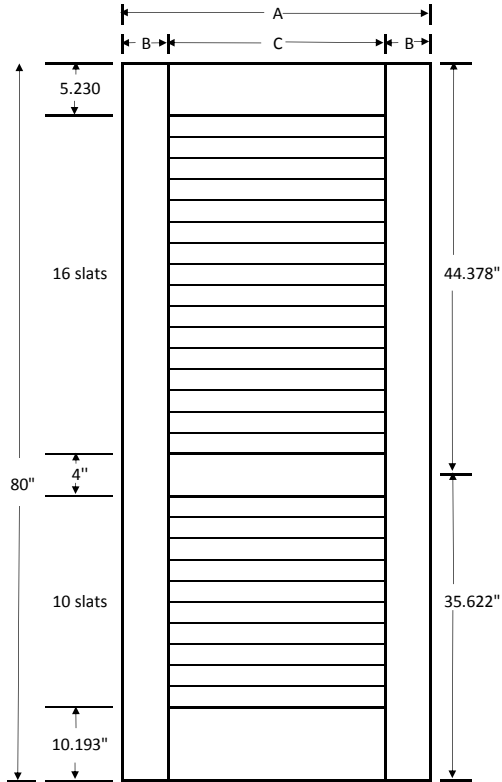

## Louver over Louver Large Slats

**Doors**  
80"

**Doors**  
84"

**Doors**  
96"

Door Width	Stile Width	Rail length
A	B	C
12"	2"	8"
14"	2"	10"
16"	2"	12"
18"	3-3/8"	11-1/4"
20"	3-3/8"	13-1/4"
22"	3-3/8"	15-1/4"
24"	4-3/8"	15-1/4"
26"	4-3/8"	17-1/4"
28"	4-3/8"	19-1/4"
30"	4-3/8"	21-1/4"
32"	4-3/8"	23-1/4"
34"	4-3/8"	25-1/4"
36"	4-3/8"	27-1/4"

Lock Rail can also be centered at 46.092"  
or in steps of 2.286"