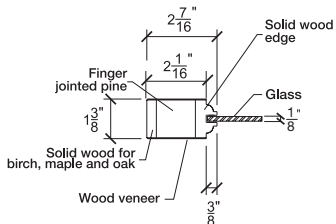

Technical drawings 6/7 - 6/11 - 7/11

Bifold French Door - U.S. specs

1 800.567.2931
T 819.535.5588
F 819.535.1104

www.milette doors.com

SIDERAIL 1 003