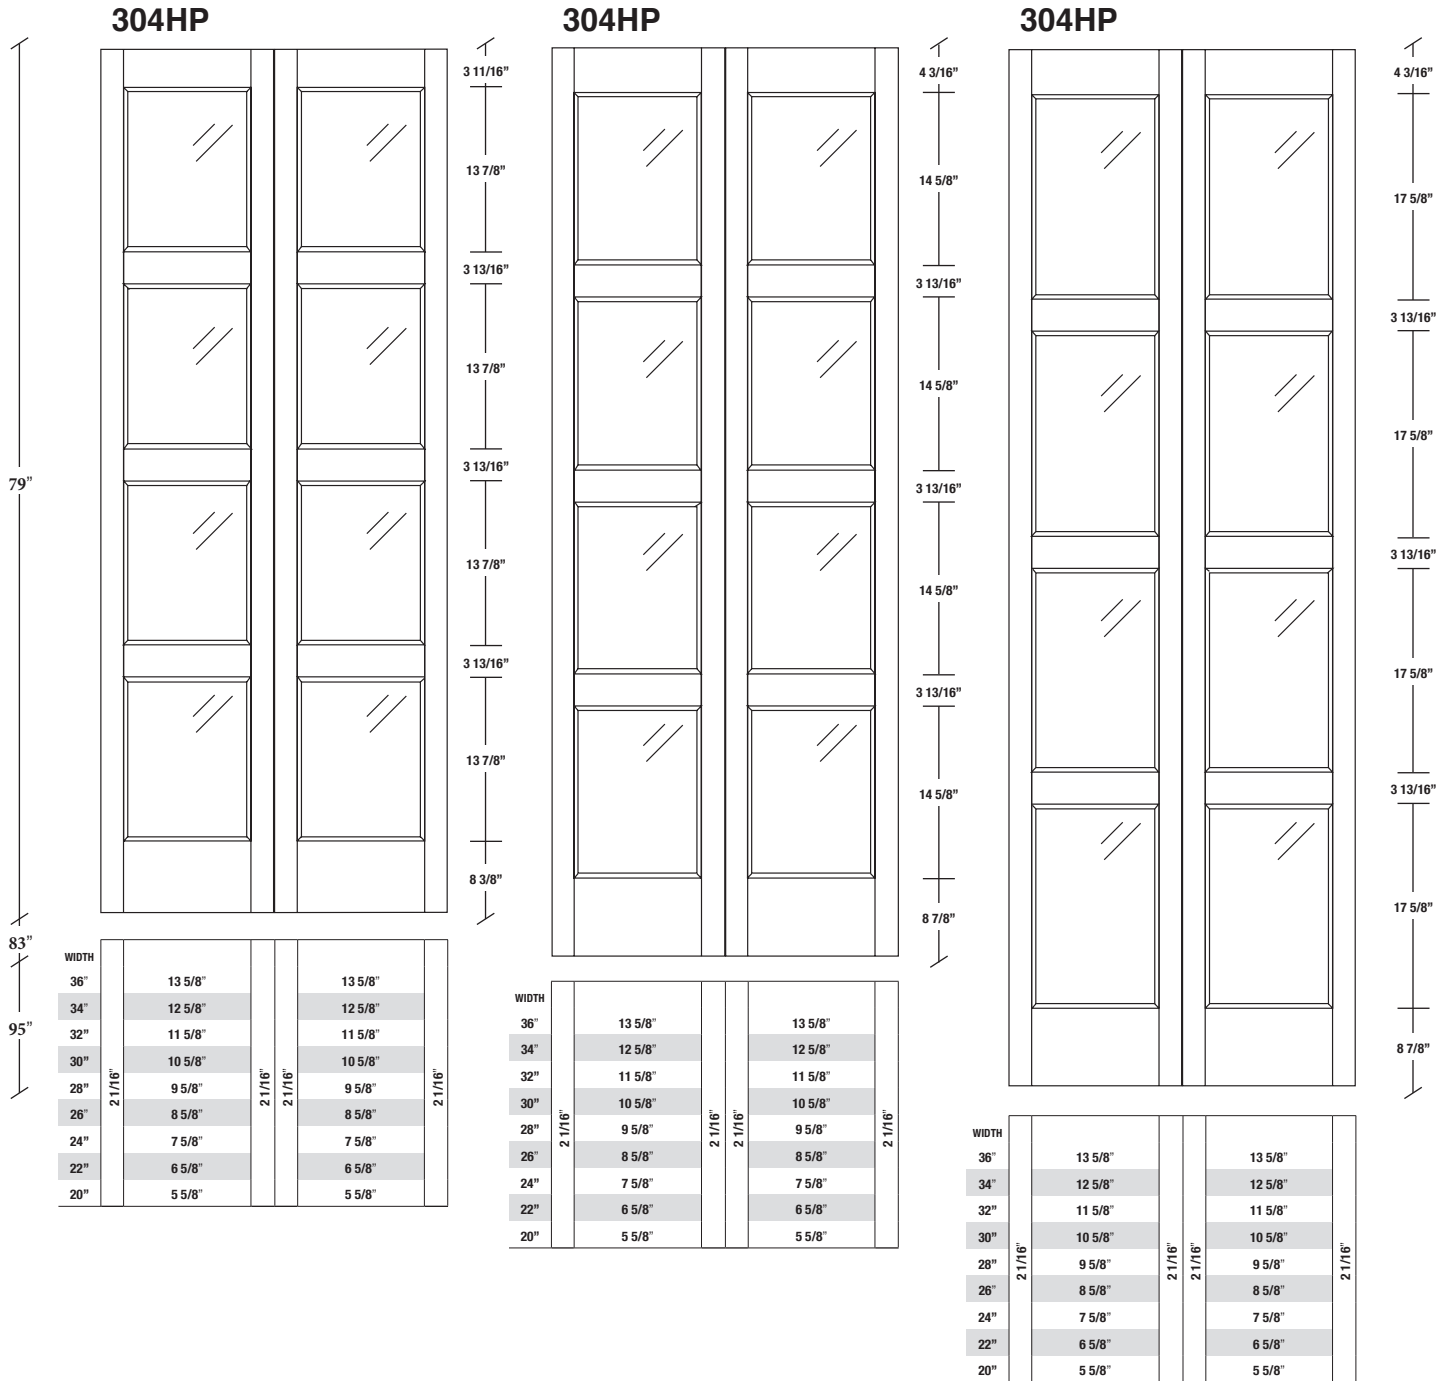

Technical drawings 6/7 - 6/11 - 7/11

Bifold French Door - U.S. specs

1 800.567.2931
T 819.535.5588
F 819.535.1104

www.milette doors.com

SIDERAIL 1 003