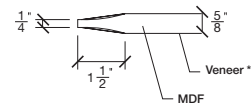

# Technical drawings 6/7 - 6/11 - 7/11

One Lite Bifold Door / Renaissance Series - U.S. specs

www.pbidoors.com

**Aluminum grill color**

- # 1XXA0P = Gold (Brass)
- # 1XXA1P = Chrome
- # 1XXA2P = Flat Silver
- # 1XXA3P = Pewter
- # 1XXA5P = Venetian Bronze
- # 1XXA6P = Black
- # 1XXA9P = Stainless

1 3/8" SIDERAIL  
ALUMINUM GRILL

1 3/8" SIDERAIL

\* Wood veneer on stain grade doors only

5/8" PANEL

février 2018 (revision 01)