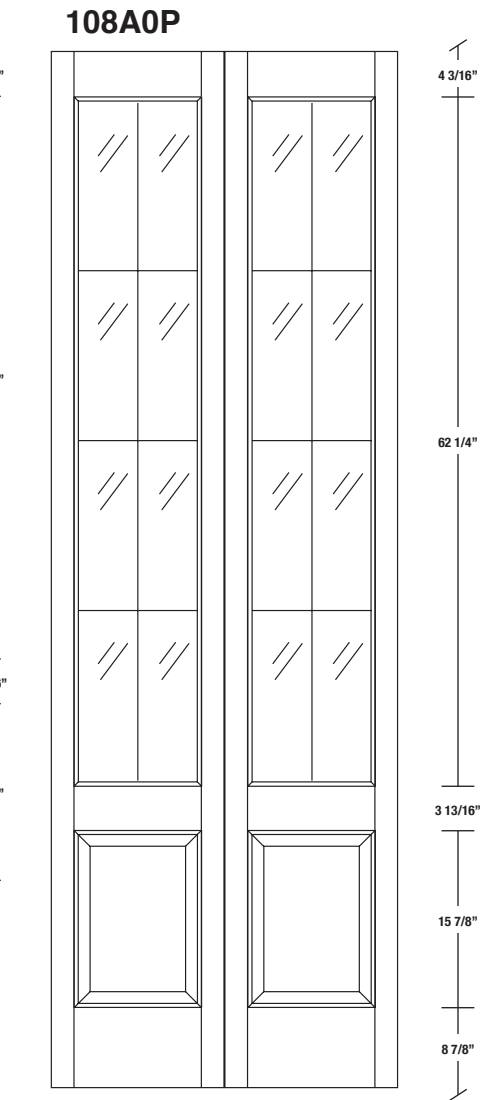

# Technical drawings 6/7 - 6/11 - 7/11

One Lite Bifold Door / Renaissance Series - U.S. specs

www.pbidoors.com

**Aluminum grill color**

- # 1XXA0P = Gold (Brass)
- # 1XXA1P = Chrome
- # 1XXA2P = Flat Silver
- # 1XXA3P = Pewter
- # 1XXA5P = Venetian Bronze
- # 1XXA6P = Black
- # 1XXA9P = Stainless

1 3/8" SIDERAIL  
ALUMINUM GRILL

1 3/8" SIDERAIL

\* Wood veneer on stain grade doors only

5/8" PANEL

février 2018 (revision 01)