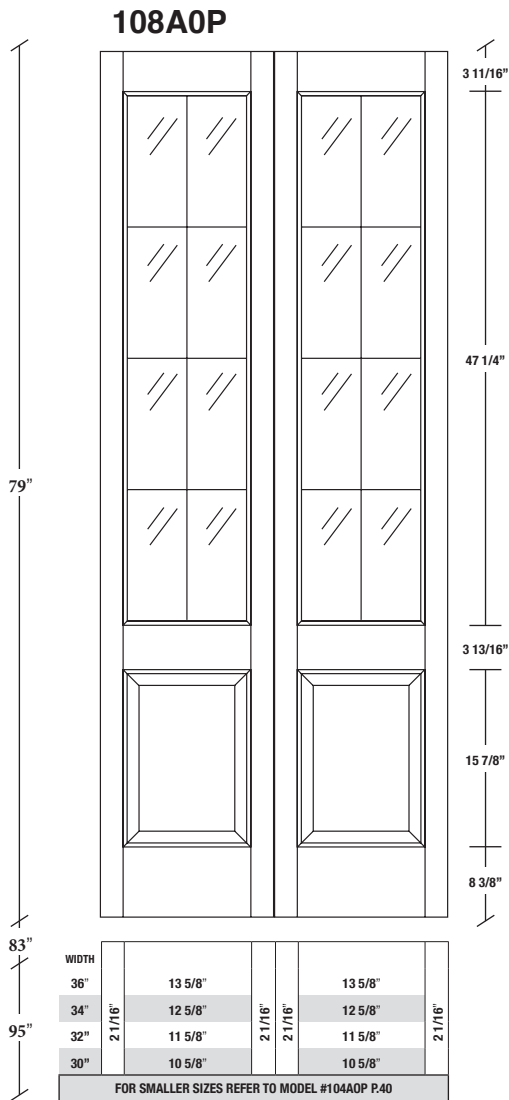

# Technical drawings 6/7 - 6/11 - 7/11

One Lite Bifold Door / Renaissance Series - U.S. specs

www.pbidoors.com

**Aluminum grill color**

- # 1XXA0P = Gold (Brass)
- # 1XXA1P = Chrome
- # 1XXA2P = Flat Silver
- # 1XXA3P = Pewter
- # 1XXA5P = Venetian Bronze
- # 1XXA6P = Black
- # 1XXA9P = Stainless

1 3/8" SIDERAIL  
ALUMINUM GRILL

1 3/8" SIDERAIL

\* Wood veneer on stain grade doors only

5/8" PANEL

février 2018 (revision 01)