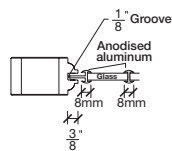

# Technical drawings 6/7 - 6/11 - 7/11

One Lite Bifold Door / Renaissance Series - U.S. specs

www.pbidoors.com

**Aluminum grill color**

- # 1XXA0P = Gold (Brass)
- # 1XXA1P = Chrome
- # 1XXA2P = Flat Silver
- # 1XXA3P = Pewter
- # 1XXA5P = Venetian Bronze
- # 1XXA6P = Black
- # 1XXA9P = Stainless

1 3/8" SIDERAIL  
ALUMINUM GRILL

1 3/8" SIDERAIL

\* Wood veneer on stain grade doors only

5/8" PANEL

février 2018 (revision 01)