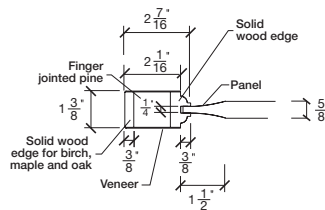

# Technical drawings 6/7 - 6/11 - 7/11

One Lite Bifold Door / Renaissance Series - U.S. specs

www.pbidoors.com

**Aluminum grill color**

- # 1XXA0P = Gold (Brass)
- # 1XXA1P = Chrome
- # 1XXA2P = Flat Silver
- # 1XXA3P = Pewter
- # 1XXA5P = Venetian Bronze
- # 1XXA6P = Black
- # 1XXA9P = Stainless

1 3/8" SIDERAIL  
ALUMINUM GRILL

1 3/8" SIDERAIL

\* Wood veneer on stain grade doors only

5/8" PANEL

février 2018 (revision 01)