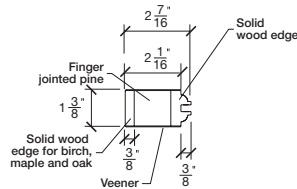

Technical drawings 6/7 - 6/11 - 7/11

One Lite Bifold Door / Loft Series - U.S. specs

www.pbidoors.com

Aluminum grill color
 # 1XX2 = Flat Silver
 # 1XX9 = Stainless

1 3/8" SIDERAIL
 ALUMINUM GRILL

1 3/8" SIDERAIL