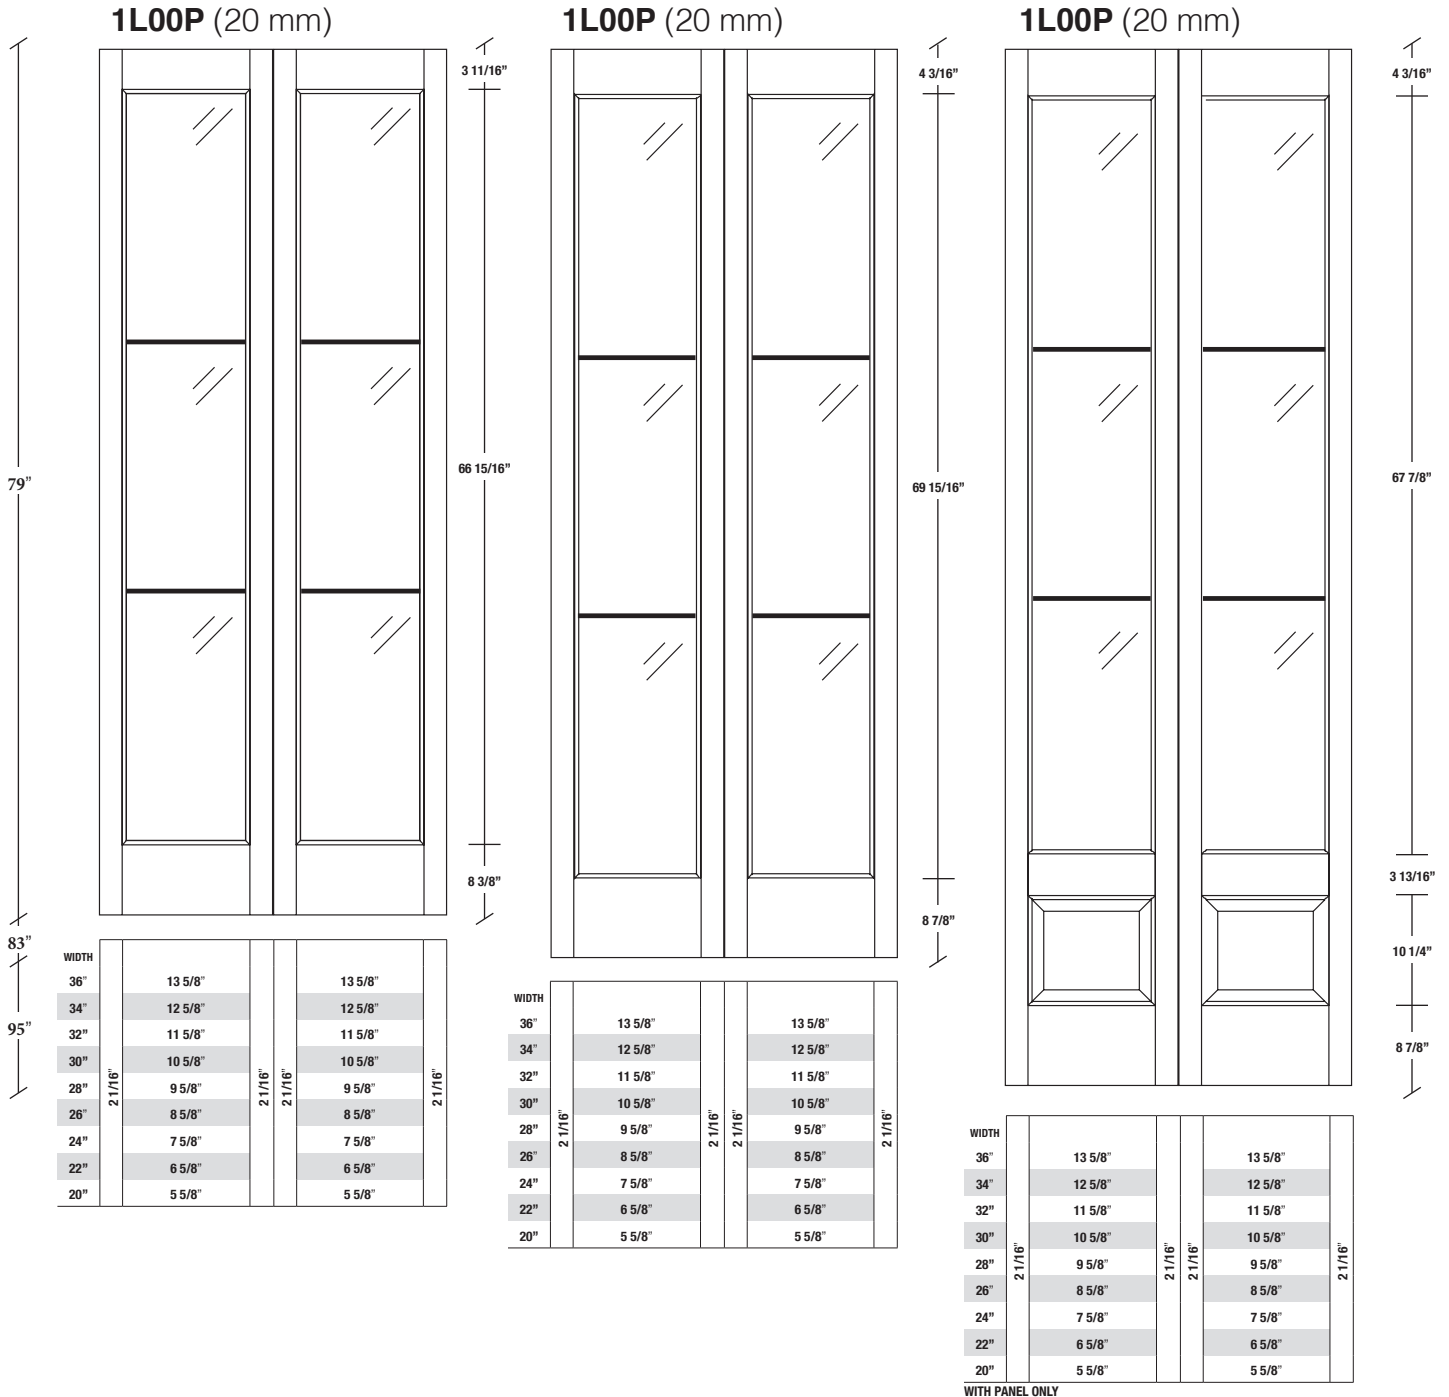

Technical drawings 6/7 - 6/11 - 7/11

One Lite Bifold Door / Loft Series - U.S. specs

www.pbidoors.com

Aluminum grill color
 # 1XX2 = Flat Silver
 # 1XX9 = Stainless

1 3/8" SIDERAIL
 ALUMINUM GRILL

1 3/8" SIDERAIL