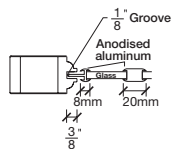

Technical drawings 6/7 - 6/11 - 7/11

One Lite Bifold Door / Loft Series - U.S. specs

www.pbidoors.com

Aluminum grill color
 # 1XX2 = Flat Silver
 # 1XX9 = Stainless

1 3/8" SIDERAIL
 ALUMINUM GRILL

1 3/8" SIDERAIL