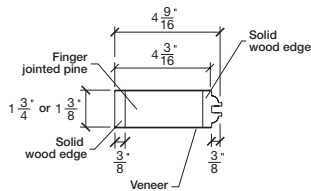

SIDERAIL

WITH PANEL ONLY