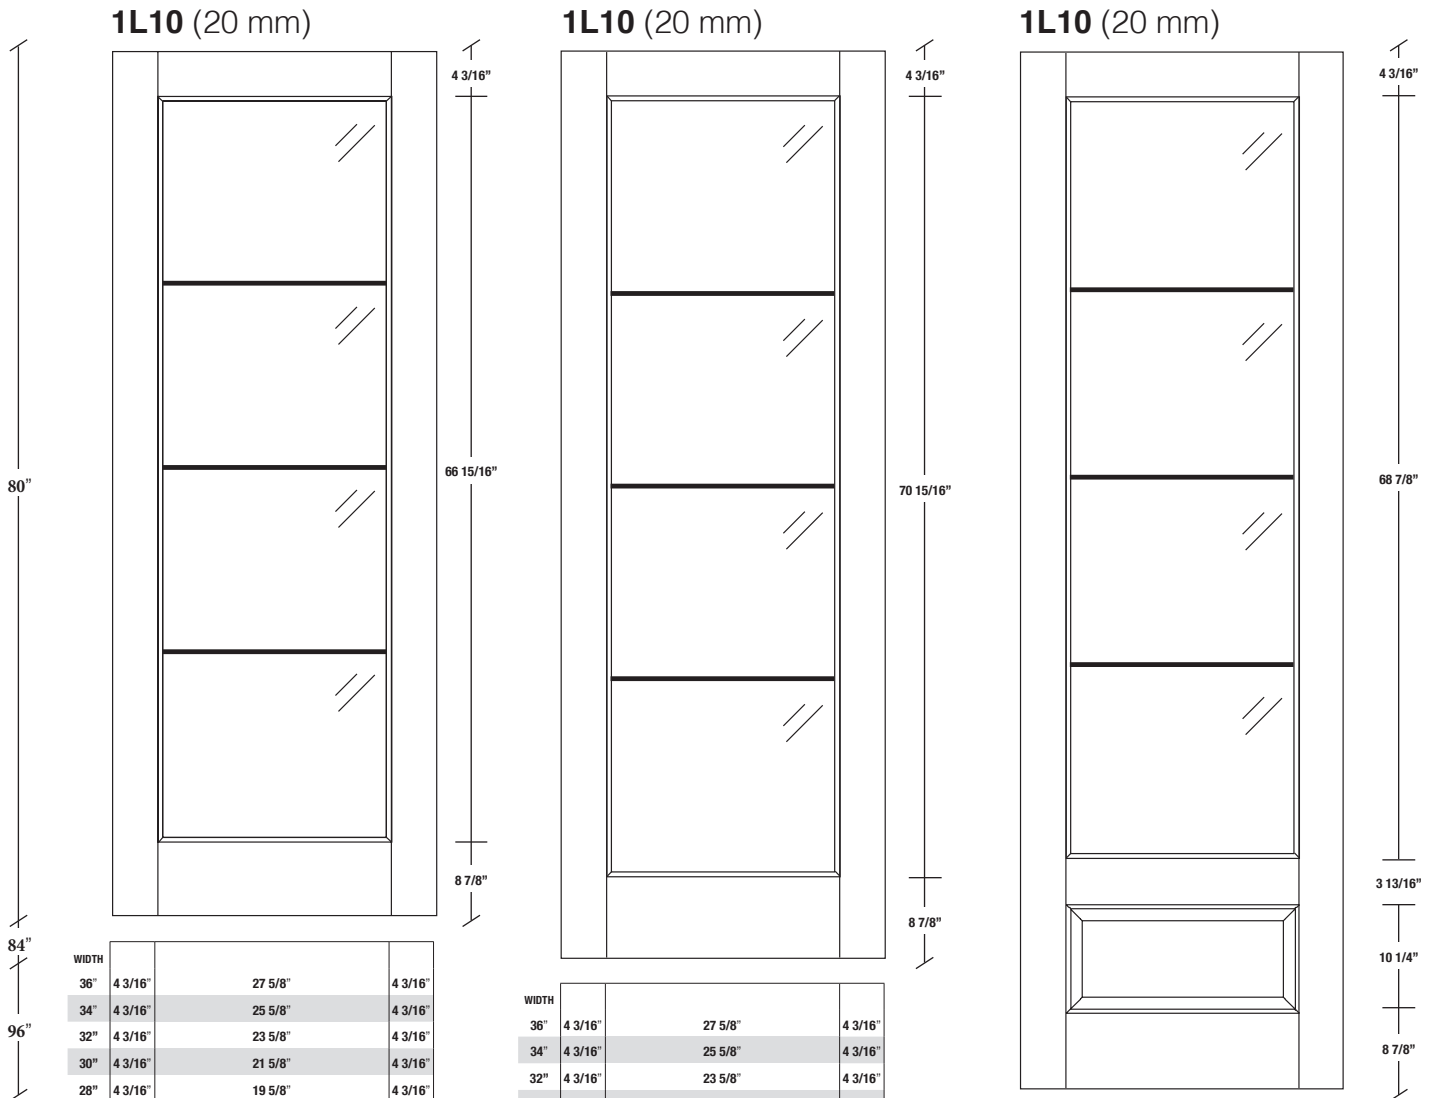

Technical drawings 6/8 - 7/0 - 8/0

One Lite Door / Loft Series - U.S. specs

www.pbidoors.com

WIDTH			
36"	4 3/16"	27 5/8"	4 3/16"
34"	4 3/16"	25 5/8"	4 3/16"
32"	4 3/16"	23 5/8"	4 3/16"
30"	4 3/16"	21 5/8"	4 3/16"
28"	4 3/16"	19 5/8"	4 3/16"
26"	4 3/16"	17 5/8"	4 3/16"
24"	4 3/16"	15 5/8"	4 3/16"
22"	4 3/16"	13 5/8"	4 3/16"
20"	4 3/16"	11 5/8"	4 3/16"
18"	4 3/16"	9 5/8"	4 3/16"
16"	4 3/16"	7 5/8"	4 3/16"
15"	2 1/16"	10 7/8"	2 1/16"
14"	2 1/16"	9 7/8"	2 1/16"
12"	2 1/16"	7 7/8"	2 1/16"

WIDTH			
36"	4 3/16"	27 5/8"	4 3/16"
34"	4 3/16"	25 5/8"	4 3/16"
32"	4 3/16"	23 5/8"	4 3/16"
30"	4 3/16"	21 5/8"	4 3/16"
28"	4 3/16"	19 5/8"	4 3/16"
26"	4 3/16"	17 5/8"	4 3/16"
24"	4 3/16"	15 5/8"	4 3/16"
22"	4 3/16"	13 5/8"	4 3/16"
20"	4 3/16"	11 5/8"	4 3/16"
18"	4 3/16"	9 5/8"	4 3/16"
16"	4 3/16"	7 5/8"	4 3/16"
15"	2 1/16"	10 7/8"	2 1/16"
14"	2 1/16"	9 7/8"	2 1/16"
12"	2 1/16"	7 7/8"	2 1/16"

Aluminum grill color
 # 1XX2 = Flat Silver
 # 1XX9 = Stainless

SIDERAIL ALUMINUM GRILL

SIDERAIL

WITH PANEL ONLY