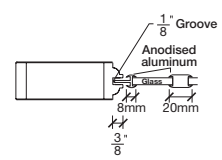

SIDERAIL ALUMINUM GRILL