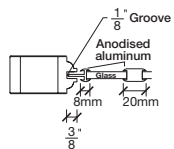

# Technical drawings 6/7 - 6/11 - 7/11

One Lite Bifold Door / Loft Series - U.S. specs

www.pbidoors.com

**Aluminum grill color**  
 # 1XX2 = Flat Silver  
 # 1XX9 = Stainless

1 3/8" SIDERAIL  
 ALUMINUM GRILL

1 3/8" SIDERAIL