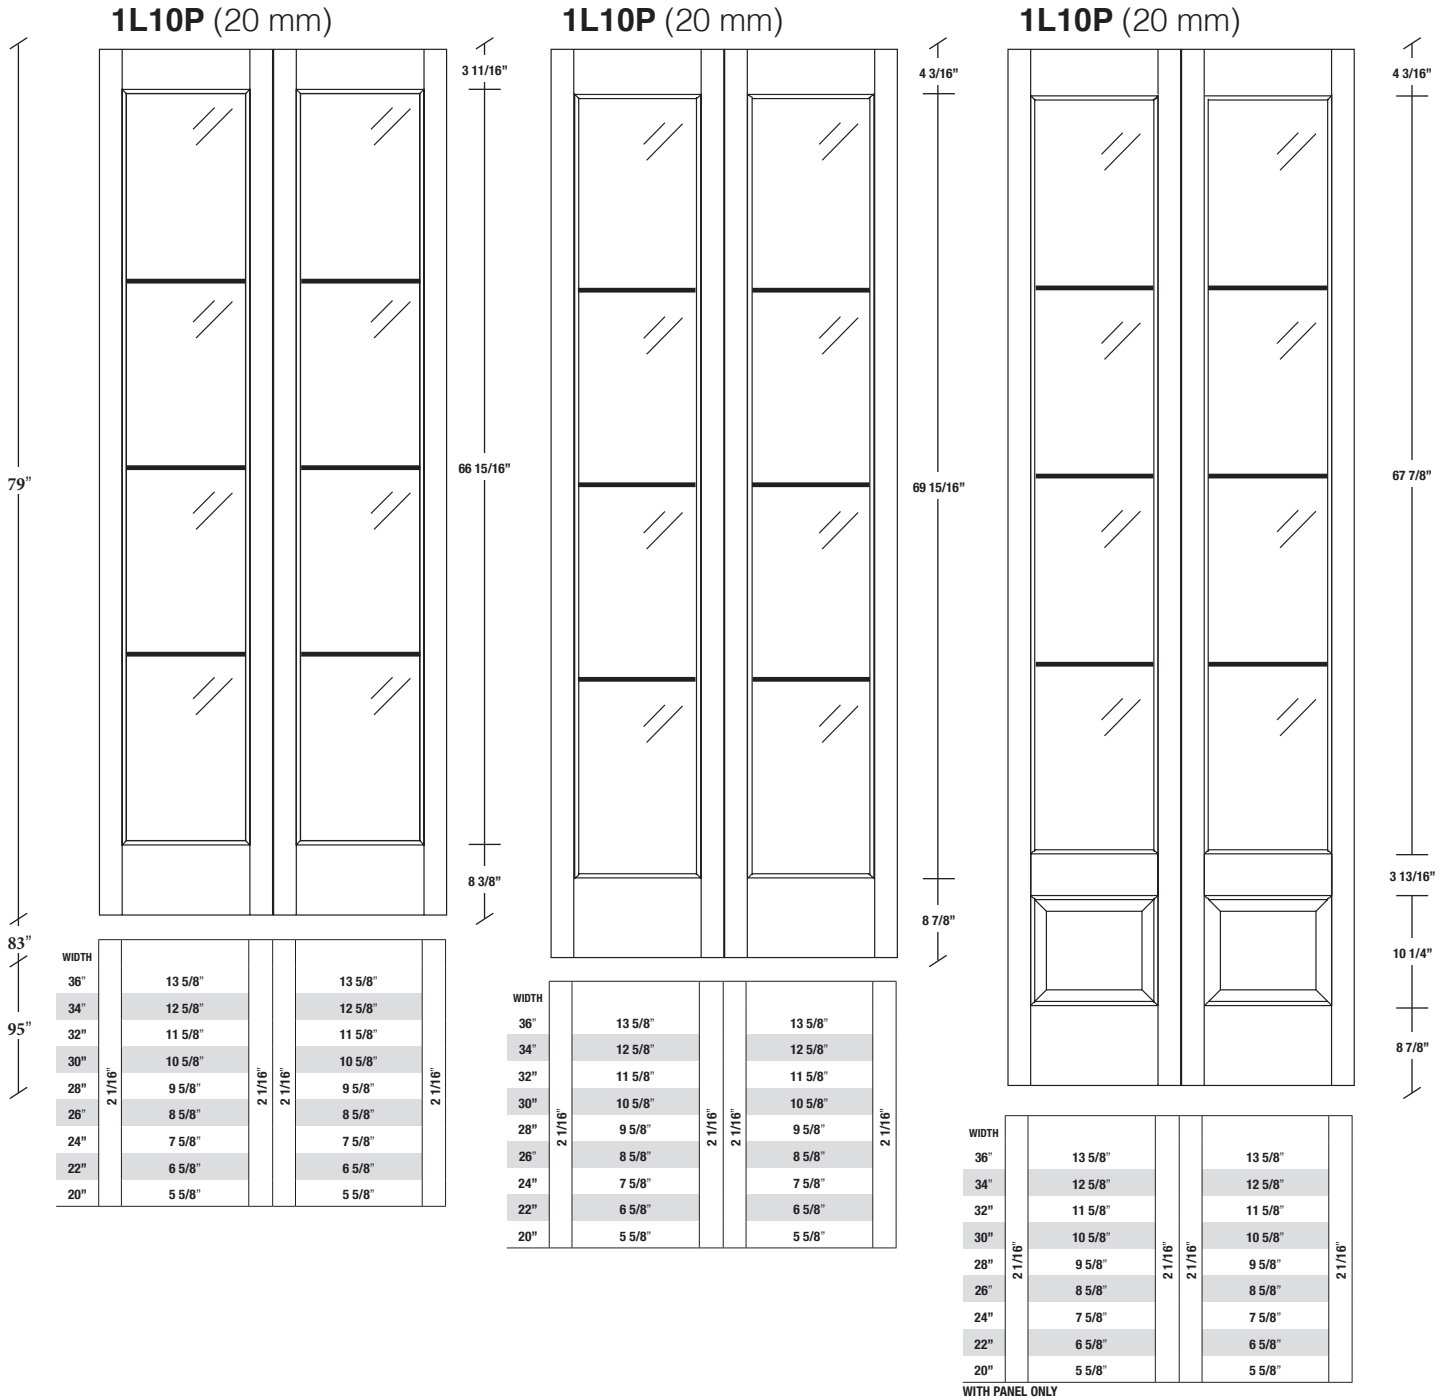

# Technical drawings 6/7 - 6/11 - 7/11

One Lite Bifold Door / Loft Series - U.S. specs

www.pbidoors.com

**Aluminum grill color**  
 # 1XX2 = Flat Silver  
 # 1XX9 = Stainless

1 3/8" SIDERAIL  
 ALUMINUM GRILL

1 3/8" SIDERAIL