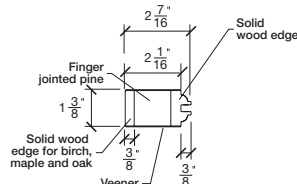

# Technical drawings 6/7 - 6/11 - 7/11

One Lite Bifold Door / Loft Series - U.S. specs

www.pbidoors.com

**Aluminum grill color**  
 # 1XX2 = Flat Silver  
 # 1XX9 = Stainless

1 3/8" SIDERAIL  
 ALUMINUM GRILL

1 3/8" SIDERAIL