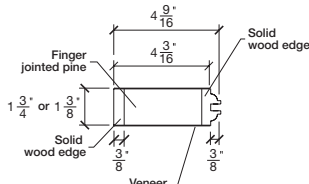

Technical drawings 6/8 - 7/0 - 8/0

One Lite Door / Loft Series - U.S. specs

www.pbidoors.com

WIDTH	4 3/16"	27 5/8"	4 3/16"
36"	4 3/16"	27 5/8"	4 3/16"
34"	4 3/16"	25 5/8"	4 3/16"
32"	4 3/16"	23 5/8"	4 3/16"
30"	4 3/16"	21 5/8"	4 3/16"
28"	4 3/16"	19 5/8"	4 3/16"
26"	4 3/16"	17 5/8"	4 3/16"
24"	4 3/16"	15 5/8"	4 3/16"
22"	4 3/16"	13 5/8"	4 3/16"
20"	4 3/16"	11 5/8"	4 3/16"
18"	4 3/16"	9 5/8"	4 3/16"
16"	4 3/16"	7 5/8"	4 3/16"
15"	2 1/16"	10 7/8"	2 1/16"
14"	2 1/16"	9 7/8"	2 1/16"
12"	2 1/16"	7 7/8"	2 1/16"

WIDTH	4 3/16"	27 5/8"	4 3/16"
36"	4 3/16"	27 5/8"	4 3/16"
34"	4 3/16"	25 5/8"	4 3/16"
32"	4 3/16"	23 5/8"	4 3/16"
30"	4 3/16"	21 5/8"	4 3/16"
28"	4 3/16"	19 5/8"	4 3/16"
26"	4 3/16"	17 5/8"	4 3/16"
24"	4 3/16"	15 5/8"	4 3/16"
22"	4 3/16"	13 5/8"	4 3/16"
20"	4 3/16"	11 5/8"	4 3/16"
18"	4 3/16"	9 5/8"	4 3/16"
16"	4 3/16"	7 5/8"	4 3/16"
15"	2 1/16"	10 7/8"	2 1/16"
14"	2 1/16"	9 7/8"	2 1/16"
12"	2 1/16"	7 7/8"	2 1/16"

WIDTH	4 3/16"	27 5/8"	4 3/16"
36"	4 3/16"	27 5/8"	4 3/16"
34"	4 3/16"	25 5/8"	4 3/16"
32"	4 3/16"	23 5/8"	4 3/16"
30"	4 3/16"	21 5/8"	4 3/16"
28"	4 3/16"	19 5/8"	4 3/16"
26"	4 3/16"	17 5/8"	4 3/16"
24"	4 3/16"	15 5/8"	4 3/16"
22"	4 3/16"	13 5/8"	4 3/16"
20"	4 3/16"	11 5/8"	4 3/16"
18"	4 3/16"	9 5/8"	4 3/16"
16"	4 3/16"	7 5/8"	4 3/16"
15"	2 1/16"	10 7/8"	2 1/16"
14"	2 1/16"	9 7/8"	2 1/16"
12"	2 1/16"	7 7/8"	2 1/16"

WITH PANEL ONLY

Aluminum grill color
1XX2 = Flat Silver
1XX9 = Stainless

SIDERAIL