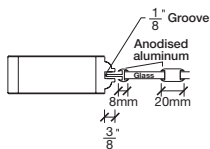

SIDERAIL ALUMINUM GRILL