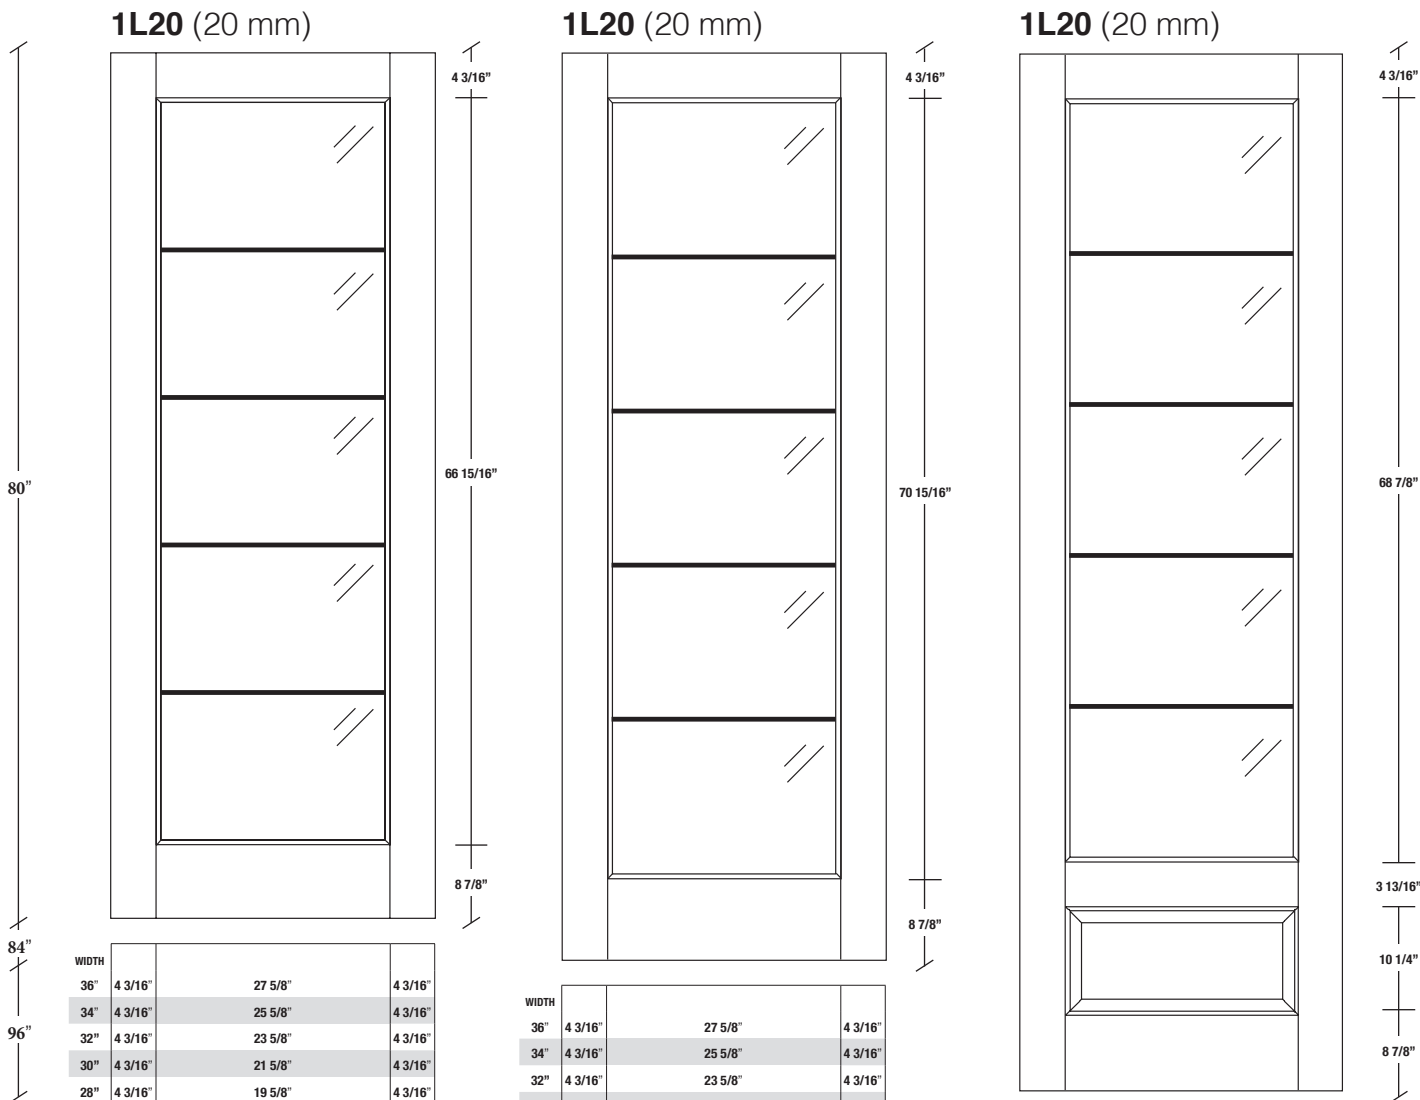

Technical drawings 6/8 - 7/0 - 8/0

One Lite Door / Loft Series - U.S. specs

www.pbidoors.com

WIDTH	4 3/16"	27 5/8"	4 3/16"
36"	4 3/16"	27 5/8"	4 3/16"
34"	4 3/16"	25 5/8"	4 3/16"
32"	4 3/16"	23 5/8"	4 3/16"
30"	4 3/16"	21 5/8"	4 3/16"
28"	4 3/16"	19 5/8"	4 3/16"
26"	4 3/16"	17 5/8"	4 3/16"
24"	4 3/16"	15 5/8"	4 3/16"
22"	4 3/16"	13 5/8"	4 3/16"
20"	4 3/16"	11 5/8"	4 3/16"
18"	4 3/16"	9 5/8"	4 3/16"
16"	4 3/16"	7 5/8"	4 3/16"
15"	2 1/16"	10 7/8"	2 1/16"
14"	2 1/16"	9 7/8"	2 1/16"
12"	2 1/16"	7 7/8"	2 1/16"

WIDTH	4 3/16"	27 5/8"	4 3/16"
36"	4 3/16"	27 5/8"	4 3/16"
34"	4 3/16"	25 5/8"	4 3/16"
32"	4 3/16"	23 5/8"	4 3/16"
30"	4 3/16"	21 5/8"	4 3/16"
28"	4 3/16"	19 5/8"	4 3/16"
26"	4 3/16"	17 5/8"	4 3/16"
24"	4 3/16"	15 5/8"	4 3/16"
22"	4 3/16"	13 5/8"	4 3/16"
20"	4 3/16"	11 5/8"	4 3/16"
18"	4 3/16"	9 5/8"	4 3/16"
16"	4 3/16"	7 5/8"	4 3/16"
15"	2 1/16"	10 7/8"	2 1/16"
14"	2 1/16"	9 7/8"	2 1/16"
12"	2 1/16"	7 7/8"	2 1/16"

WITH PANEL ONLY

Aluminum grill color
 # 1XX2 = Flat Silver
 # 1XX9 = Stainless

SIDERAIL ALUMINUM GRILL

SIDERAIL