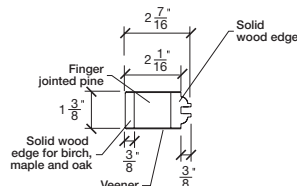

Technical drawings 6/7 - 6/11 - 7/11

One Lite Bifold Door / Loft Series - U.S. specs

www.pbidoors.com

Aluminum grill color
 # 1XX2 = Flat Silver
 # 1XX9 = Stainless

1 3/8" SIDERAIL
 ALUMINUM GRILL

1 3/8" SIDERAIL