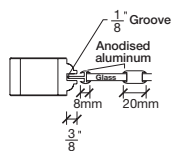

Technical drawings 6/7 - 6/11 - 7/11

One Lite Bifold Door / Loft Series - U.S. specs

www.pbidoors.com

Aluminum grill color
 # 1XX2 = Flat Silver
 # 1XX9 = Stainless

1 3/8" SIDERAIL
 ALUMINUM GRILL

1 3/8" SIDERAIL