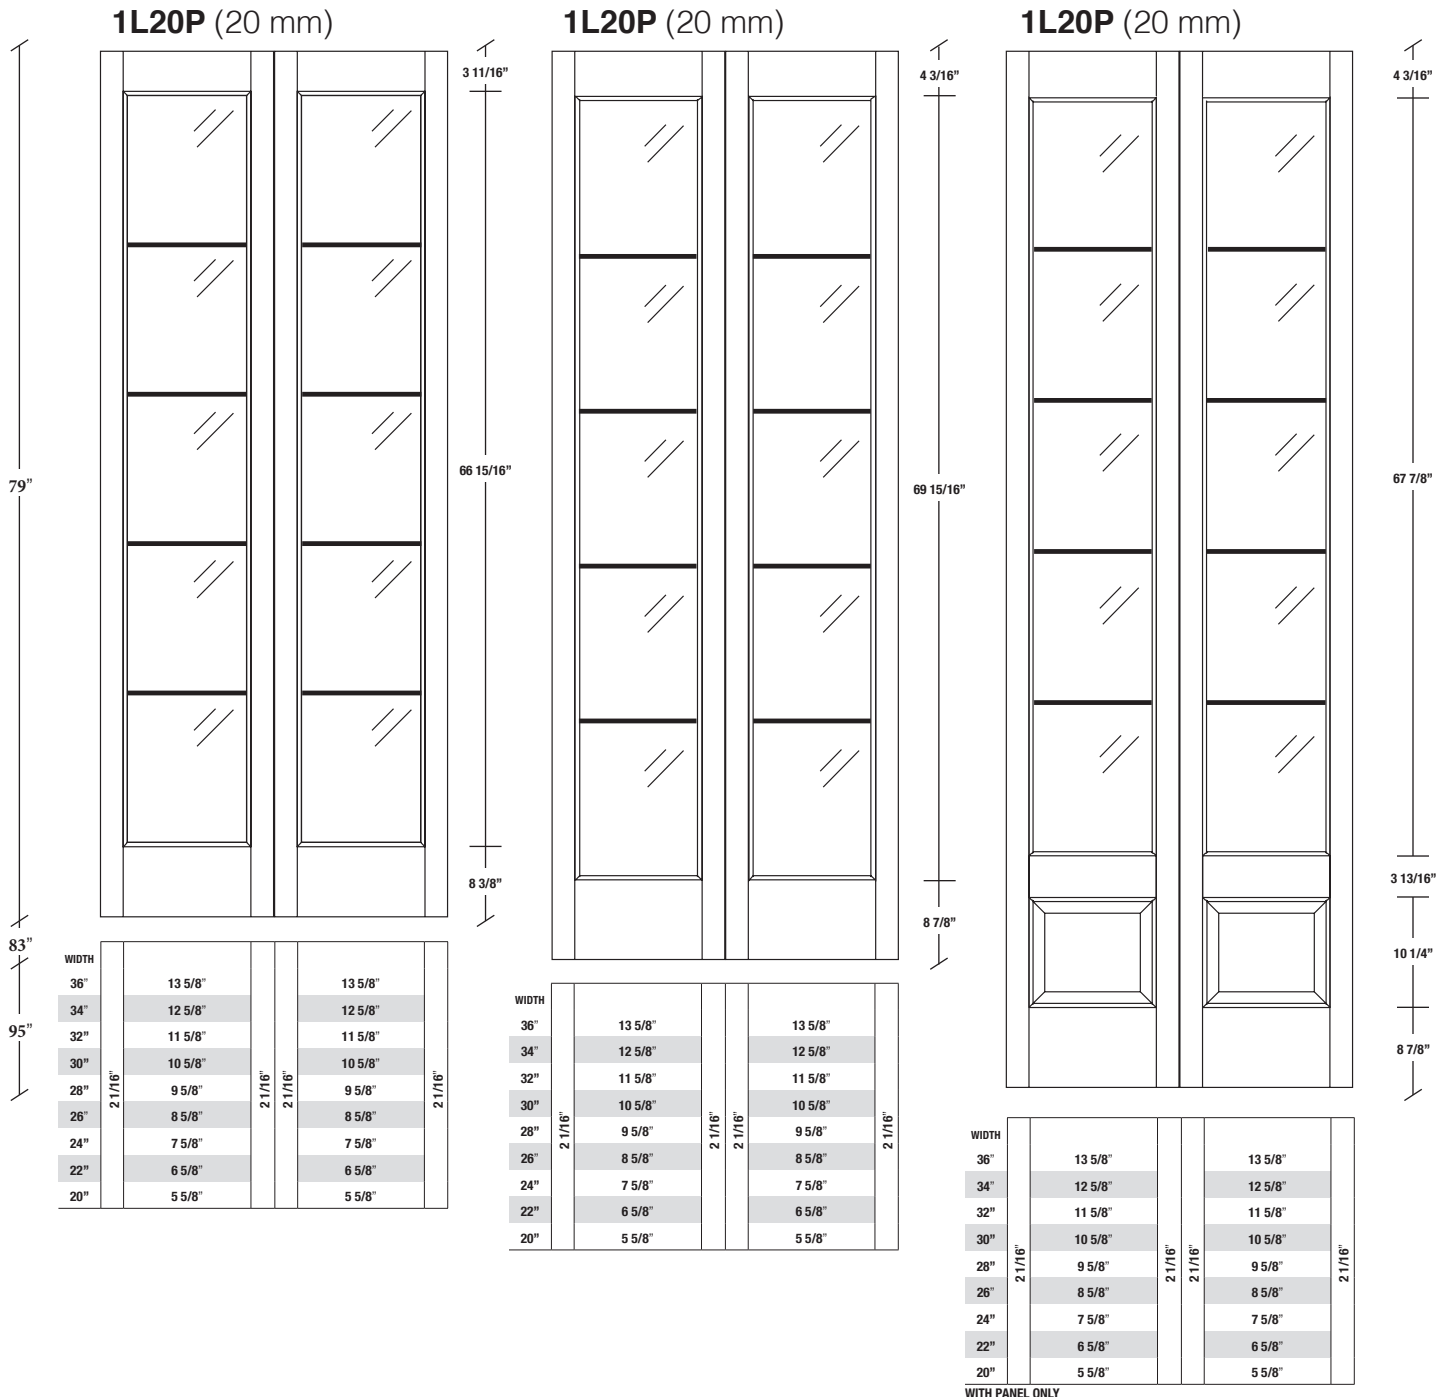

Technical drawings 6/7 - 6/11 - 7/11

One Lite Bifold Door / Loft Series - U.S. specs

www.pbidoors.com

Aluminum grill color
 # 1XX2 = Flat Silver
 # 1XX9 = Stainless

1 3/8" SIDERAIL
 ALUMINUM GRILL

1 3/8" SIDERAIL