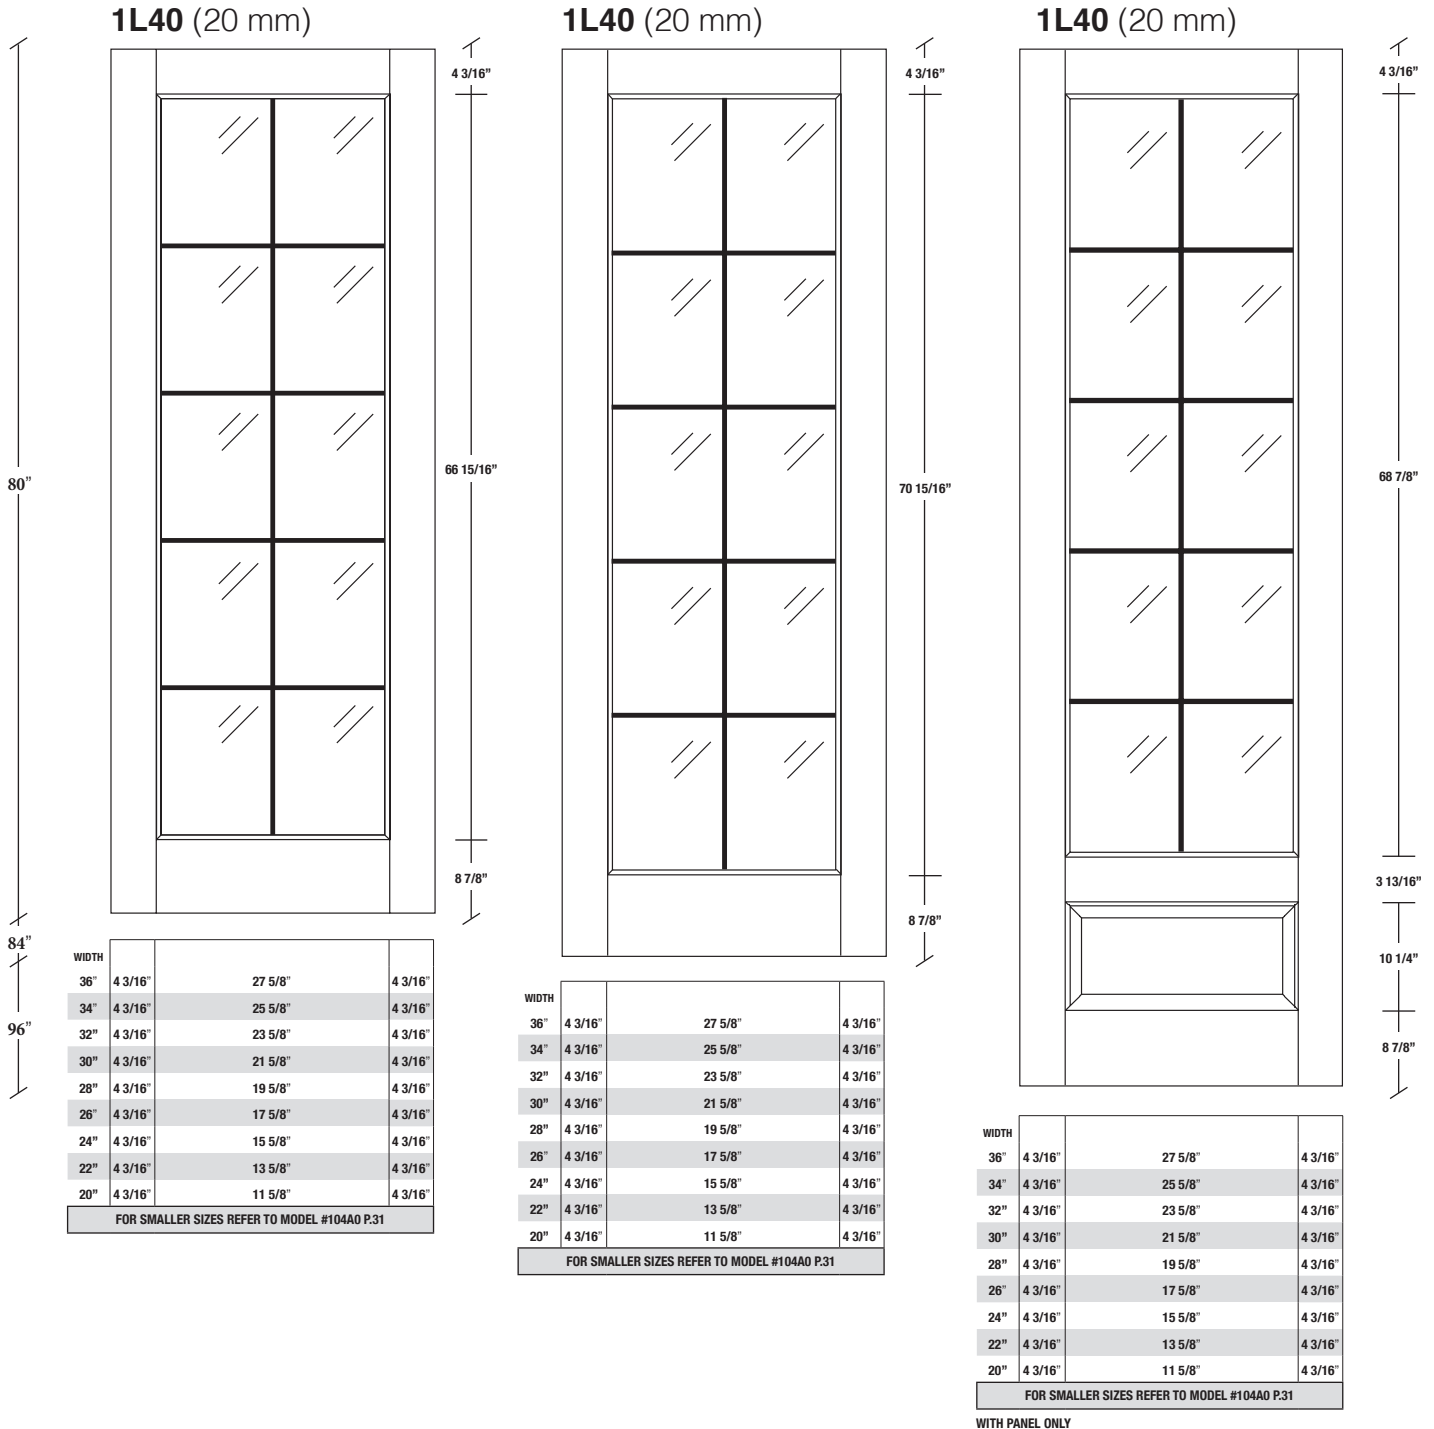

# Technical drawings 6/8 - 7/0 - 8/0

One Lite Door / Loft Series - U.S. specs

www.pbidoors.com

**Aluminum grill color**  
 # 1XX2 = Flat Silver  
 # 1XX9 = Stainless

**SIDERAIL ALUMINUM GRILL**

**SIDERAIL**