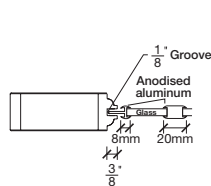

# Technical drawings 6/8 - 7/0 - 8/0

One Lite Door / Loft Series - U.S. specs

www.pbidoors.com

**Aluminum grill color**  
 # 1XX2 = Flat Silver  
 # 1XX9 = Stainless

**SIDERAIL ALUMINUM GRILL**

**SIDERAIL**