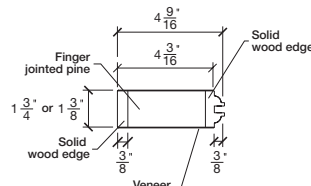

# Technical drawings 6/8 - 7/0 - 8/0

One Lite Door / Loft Series - U.S. specs

www.pbidoors.com

**Aluminum grill color**  
 # 1XX2 = Flat Silver  
 # 1XX9 = Stainless

**SIDERAIL ALUMINUM GRILL**

**SIDERAIL**