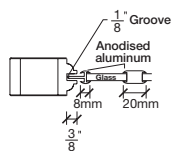

Technical drawings 6/7 - 6/11 - 7/11

One Lite Bifold Door / Loft Series - U.S. specs

www.pbidoors.com

Aluminum grill color
 # 1XX2 = Flat Silver
 # 1XX9 = Stainless

1 3/8" SIDERAIL
ALUMINUM GRILL

1 3/8" SIDERAIL