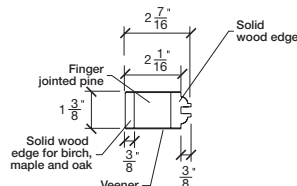

Technical drawings 6/7 - 6/11 - 7/11

One Lite Bifold Door / Loft Series - U.S. specs

www.pbidoors.com

Aluminum grill color
 # 1XX2 = Flat Silver
 # 1XX9 = Stainless

1 3/8" SIDERAIL
ALUMINUM GRILL

1 3/8" SIDERAIL