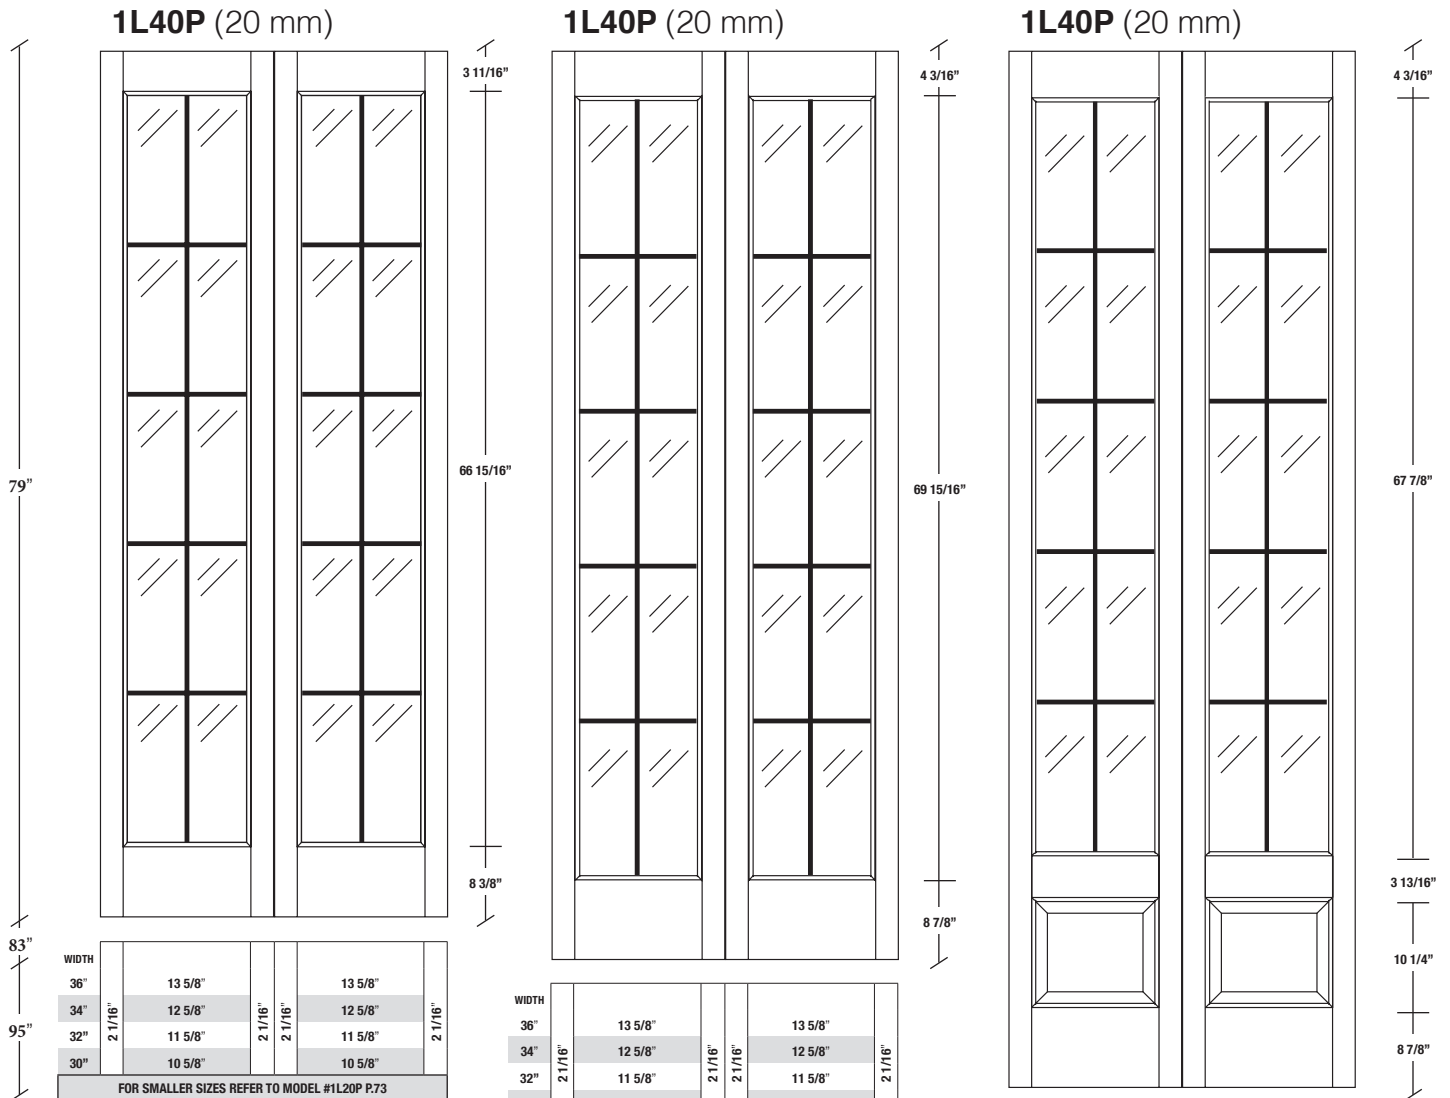

Technical drawings 6/7 - 6/11 - 7/11

One Lite Bifold Door / Loft Series - U.S. specs

www.pbidoors.com

Aluminum grill color
 # 1XX2 = Flat Silver
 # 1XX9 = Stainless

1 3/8" SIDERAIL
ALUMINUM GRILL

1 3/8" SIDERAIL