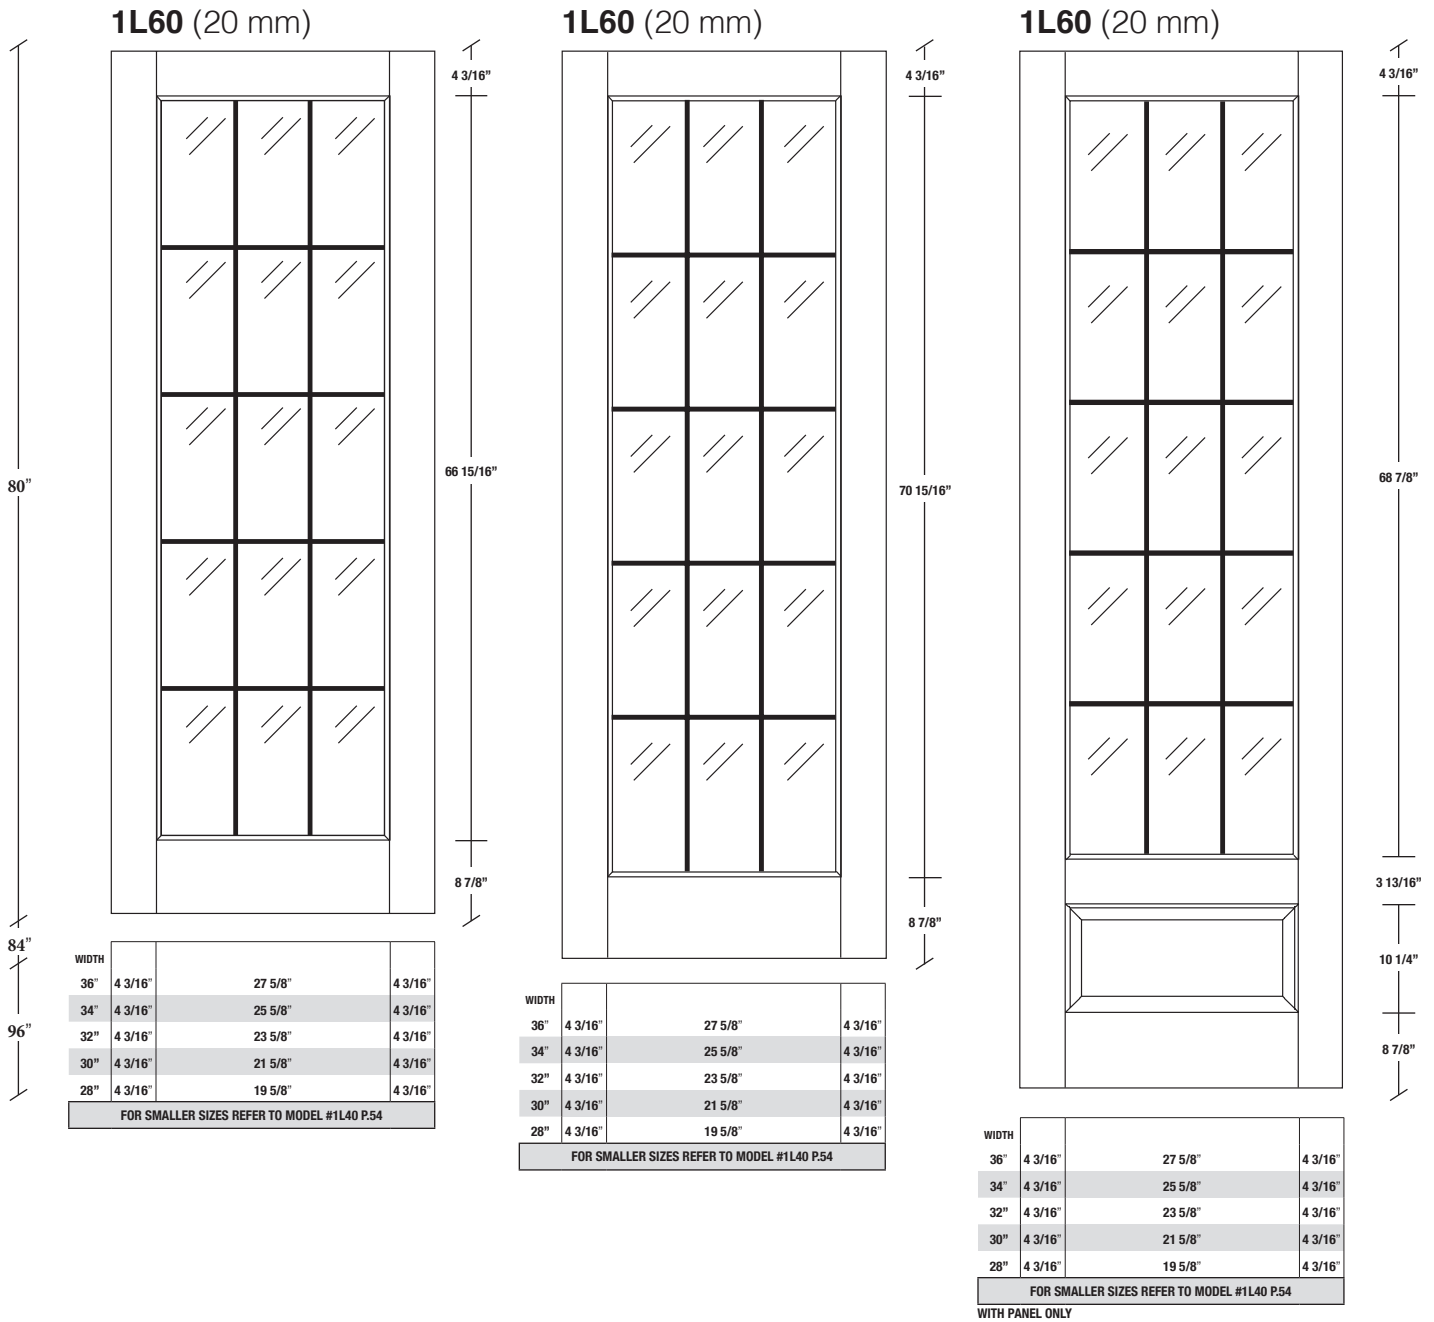

Technical drawings 6/8 - 7/0 - 8/0

One Lite Door / Loft Series - U.S. specs

www.pbidoors.com

Aluminum grill color
 # 1XX2 = Flat Silver
 # 1XX9 = Stainless

**SIDERRAIL
 ALUMINUM GRILL**

SIDERRAIL