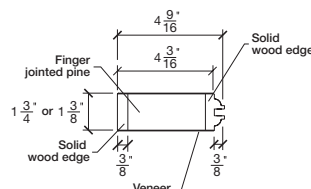

Technical drawings 6/8 - 7/0 - 8/0

One Lite Door / Loft Series - U.S. specs

www.pbidoors.com

Aluminum grill color
 # 1XX2 = Flat Silver
 # 1XX9 = Stainless

**SIDERRAIL
 ALUMINUM GRILL**

SIDERRAIL