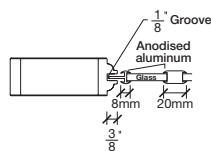

Technical drawings 6/8 - 7/0 - 8/0

One Lite Door / Loft Series - U.S. specs

www.pbidoors.com

Aluminum grill color
 # 1XX2 = Flat Silver
 # 1XX9 = Stainless

**SIDERRAIL
 ALUMINUM GRILL**

SIDERRAIL