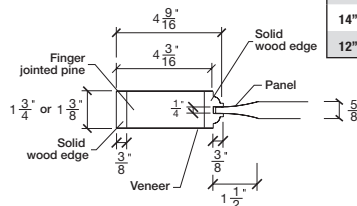

SIDERAIL

* Wood veneer on stain grade doors only

février 2018 (revision 01)