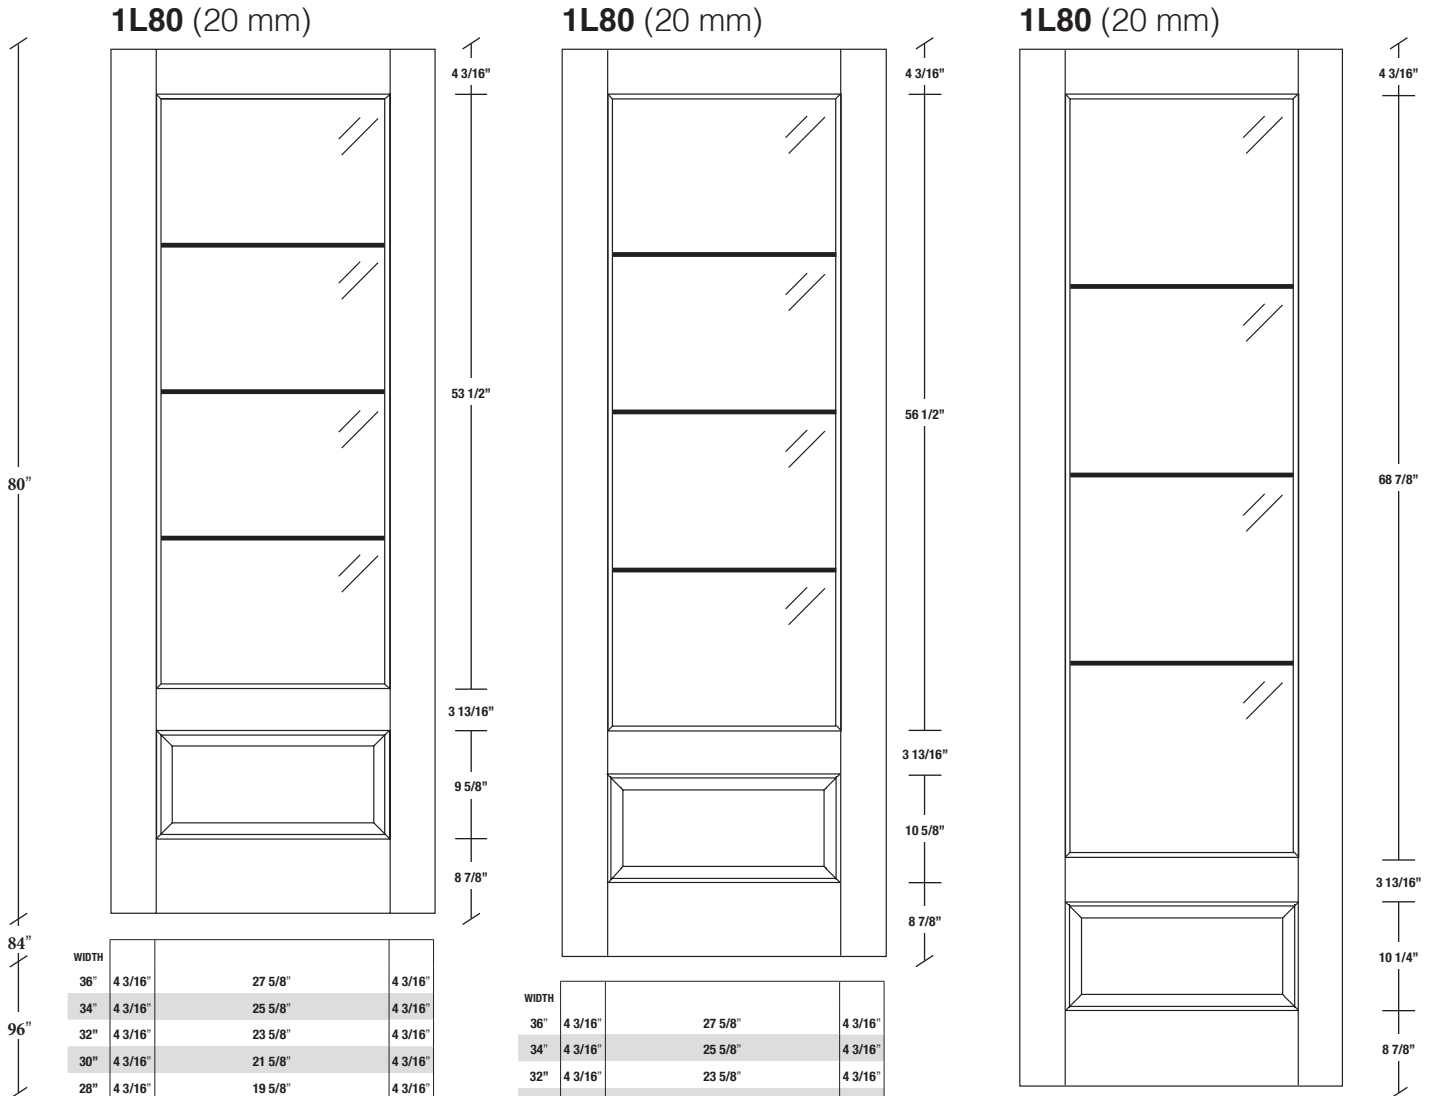

# Technical drawings 6/8 - 7/0 - 8/0

One Lite Door / Loft Series - U.S. specs

www.pbidoors.com

WIDTH			
36"	4 3/16"	27 5/8"	4 3/16"
34"	4 3/16"	25 5/8"	4 3/16"
32"	4 3/16"	23 5/8"	4 3/16"
30"	4 3/16"	21 5/8"	4 3/16"
28"	4 3/16"	19 5/8"	4 3/16"
26"	4 3/16"	17 5/8"	4 3/16"
24"	4 3/16"	15 5/8"	4 3/16"
22"	4 3/16"	13 5/8"	4 3/16"
20"	4 3/16"	11 5/8"	4 3/16"
18"	4 3/16"	9 5/8"	4 3/16"
16"	4 3/16"	7 5/8"	4 3/16"
15"	2 1/16"	10 7/8"	2 1/16"
14"	2 1/16"	9 7/8"	2 1/16"
12"	2 1/16"	7 7/8"	2 1/16"

WIDTH			
36"	4 3/16"	27 5/8"	4 3/16"
34"	4 3/16"	25 5/8"	4 3/16"
32"	4 3/16"	23 5/8"	4 3/16"
30"	4 3/16"	21 5/8"	4 3/16"
28"	4 3/16"	19 5/8"	4 3/16"
26"	4 3/16"	17 5/8"	4 3/16"
24"	4 3/16"	15 5/8"	4 3/16"
22"	4 3/16"	13 5/8"	4 3/16"
20"	4 3/16"	11 5/8"	4 3/16"
18"	4 3/16"	9 5/8"	4 3/16"
16"	4 3/16"	7 5/8"	4 3/16"
15"	2 1/16"	10 7/8"	2 1/16"
14"	2 1/16"	9 7/8"	2 1/16"
12"	2 1/16"	7 7/8"	2 1/16"

**Aluminum grill color**  
 # 1XX2 = Flat Silver  
 # 1XX9 = Stainless

**SIDERAIL ALUMINUM GRILL**

**SIDERAIL**

\* Wood veneer on stain grade doors only

**5/8" PANEL**

février 2018 (revision 01)