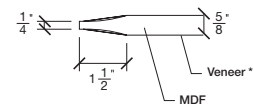

WIDTH			
36"	4 3/16"	27 5/8"	4 3/16"
34"	4 3/16"	25 5/8"	4 3/16"
32"	4 3/16"	23 5/8"	4 3/16"
30"	4 3/16"	21 5/8"	4 3/16"
28"	4 3/16"	19 5/8"	4 3/16"
26"	4 3/16"	17 5/8"	4 3/16"
24"	4 3/16"	15 5/8"	4 3/16"
22"	4 3/16"	13 5/8"	4 3/16"
20"	4 3/16"	11 5/8"	4 3/16"
18"	4 3/16"	9 5/8"	4 3/16"
16"	4 3/16"	7 5/8"	4 3/16"
15"	2 1/16"	10 7/8"	2 1/16"
14"	2 1/16"	9 7/8"	2 1/16"
12"	2 1/16"	7 7/8"	2 1/16"

**Aluminum grill color**  
 # 1XX2 = Flat Silver  
 # 1XX9 = Stainless

**SIDERAIL ALUMINUM GRILL**

**SIDERAIL**

\* Wood veneer on stain grade doors only

**5/8" PANEL**

février 2018 (revision 01)