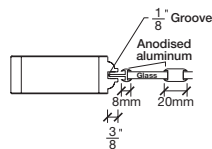

SIDERAIL ALUMINUM GRILL