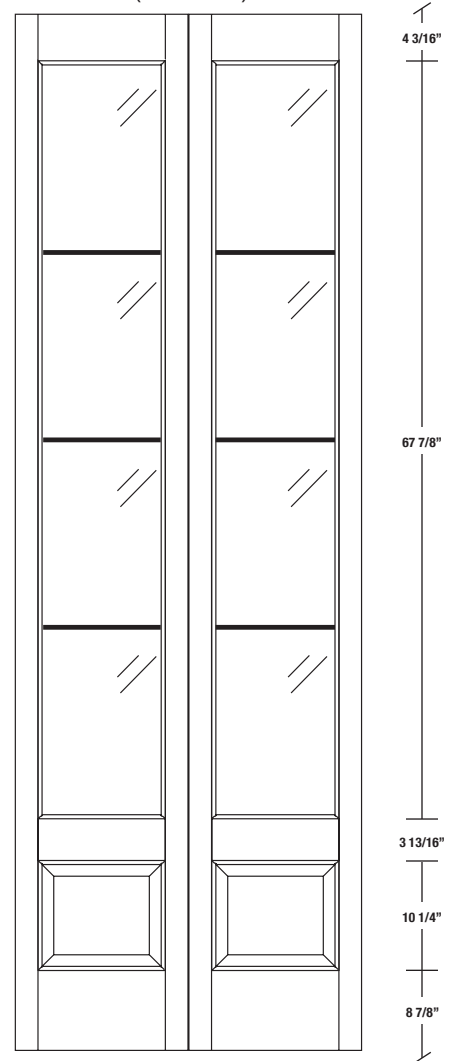

# TECHNICAL DRAWINGS 6/7 - 6/11 - 7/11

ONE LITE BIFOLD DOOR / LOFT SERIES - U.S. SPECS

www.pbidoors.com

**1L80P (20 mm)**

WIDTH				
36"		13 5/8"		13 5/8"
34"		12 5/8"		12 5/8"
32"		11 5/8"		11 5/8"
30"		10 5/8"		10 5/8"
28"	2 1/16"	9 5/8"	2 1/16"	9 5/8"
26"		8 5/8"		8 5/8"
24"		7 5/8"		7 5/8"
22"		6 5/8"		6 5/8"
20"		5 5/8"		5 5/8"

**1L80P (20 mm)**

WIDTH				
36"		13 5/8"		13 5/8"
34"		12 5/8"		12 5/8"
32"		11 5/8"		11 5/8"
30"		10 5/8"		10 5/8"
28"	2 1/16"	9 5/8"	2 1/16"	9 5/8"
26"		8 5/8"		8 5/8"
24"		7 5/8"		7 5/8"
22"		6 5/8"		6 5/8"
20"		5 5/8"		5 5/8"

**Aluminum grill color**  
 # 1XX2 = Flat Silver  
 # 1XX9 = Stainless

**1 3/8" SIDERAIL  
ALUMINUM GRILL**

**1 3/8" SIDERAIL**

**5/8" PANEL**

\* Wood veneer on stain grade doors only

FÉVRIER 2018 (REVISION 01)