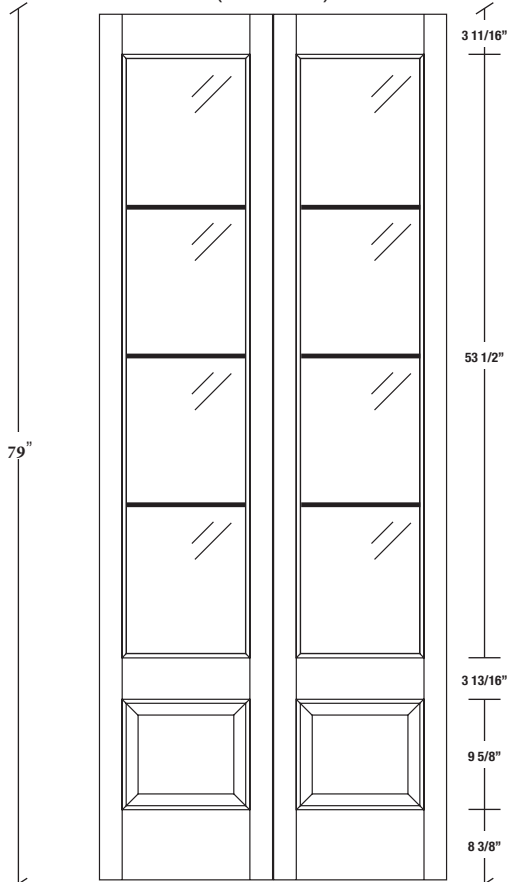

# TECHNICAL DRAWINGS 6/7 - 6/11 - 7/11

ONE LITE BIFOLD DOOR / LOFT SERIES - U.S. SPECS

www.pbidoors.com

**1L80P (20 mm)**

WIDTH				
36"		13 5/8"		13 5/8"
34"		12 5/8"		12 5/8"
32"		11 5/8"		11 5/8"
30"		10 5/8"		10 5/8"
28"	2 1/16"	9 5/8"	2 1/16"	9 5/8"
26"		8 5/8"		8 5/8"
24"		7 5/8"		7 5/8"
22"		6 5/8"		6 5/8"
20"		5 5/8"		5 5/8"

**1L80P (20 mm)**

WIDTH				
36"		13 5/8"		13 5/8"
34"		12 5/8"		12 5/8"
32"		11 5/8"		11 5/8"
30"		10 5/8"		10 5/8"
28"	2 1/16"	9 5/8"	2 1/16"	9 5/8"
26"		8 5/8"		8 5/8"
24"		7 5/8"		7 5/8"
22"		6 5/8"		6 5/8"
20"		5 5/8"		5 5/8"