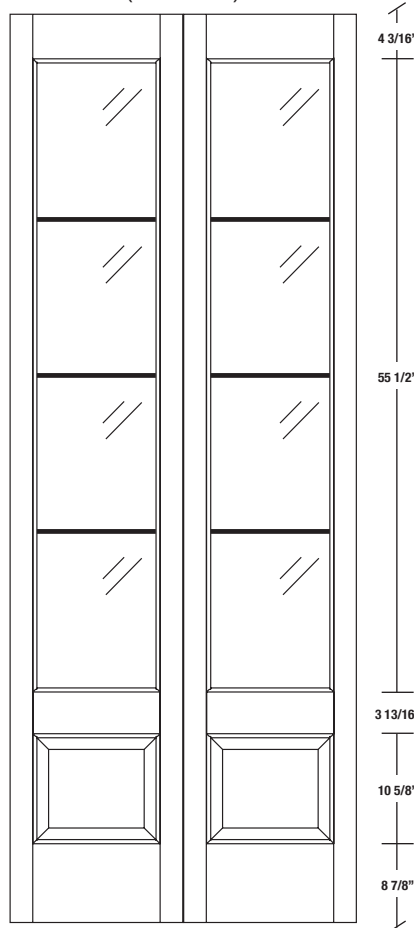

# TECHNICAL DRAWINGS 6/7 - 6/11 - 7/11

ONE LITE BIFOLD DOOR / LOFT SERIES - U.S. SPECS

www.pbidoors.com

**1L80P (20 mm)**

WIDTH				
36"		13 5/8"		13 5/8"
34"		12 5/8"		12 5/8"
32"		11 5/8"		11 5/8"
30"		10 5/8"		10 5/8"
28"	2 1/16"	9 5/8"	2 1/16"	9 5/8"
26"		8 5/8"		8 5/8"
24"		7 5/8"		7 5/8"
22"		6 5/8"		6 5/8"
20"		5 5/8"		5 5/8"

**1L80P (20 mm)**

WIDTH				
36"		13 5/8"		13 5/8"
34"		12 5/8"		12 5/8"
32"		11 5/8"		11 5/8"
30"		10 5/8"		10 5/8"
28"	2 1/16"	9 5/8"	2 1/16"	9 5/8"
26"		8 5/8"		8 5/8"
24"		7 5/8"		7 5/8"
22"		6 5/8"		6 5/8"
20"		5 5/8"		5 5/8"