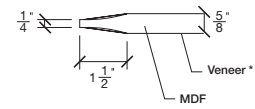

**1L80P (20 mm)**

WIDTH				
36"		13 5/8"		13 5/8"
34"		12 5/8"		12 5/8"
32"		11 5/8"		11 5/8"
30"		10 5/8"		10 5/8"
28"	2 1/16"	9 5/8"	2 1/16"	9 5/8"
26"		8 5/8"		8 5/8"
24"		7 5/8"		7 5/8"
22"		6 5/8"		6 5/8"
20"		5 5/8"		5 5/8"

**Aluminum grill color**  
 # 1XX2 = Flat Silver  
 # 1XX9 = Stainless

**1 3/8" SIDERAIL  
ALUMINUM GRILL**

**1 3/8" SIDERAIL**

**5/8" PANEL**

\* Wood veneer on stain grade doors only

FÉVRIER 2018 (REVISION 01)