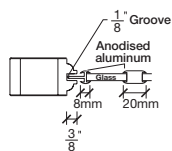

**1 3/8" SIDERAIL
ALUMINUM GRILL**