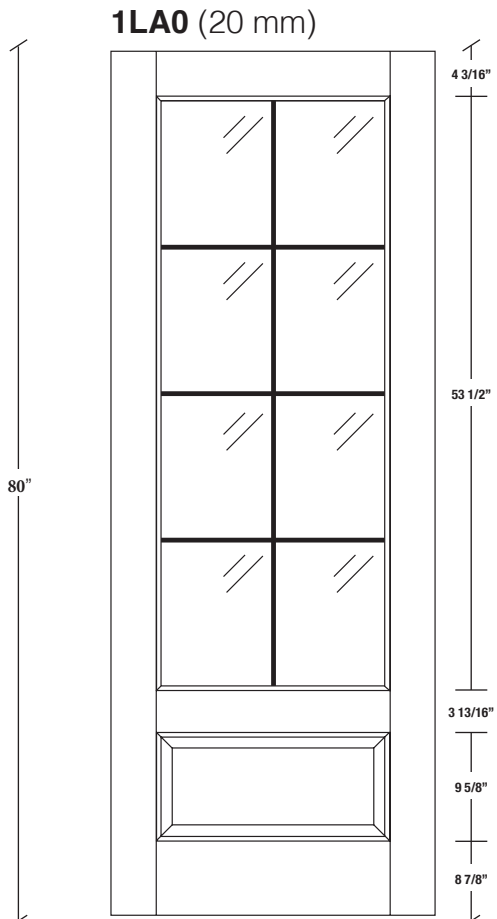

Technical drawings 6/8 - 7/0 - 8/0

One Lite Door / Loft Series - U.S. specs

www.pbidoors.com

WIDTH			
36"	4 3/16"	27 5/8"	4 3/16"
34"	4 3/16"	25 5/8"	4 3/16"
32"	4 3/16"	23 5/8"	4 3/16"
30"	4 3/16"	21 5/8"	4 3/16"
28"	4 3/16"	19 5/8"	4 3/16"
26"	4 3/16"	17 5/8"	4 3/16"
24"	4 3/16"	15 5/8"	4 3/16"
22"	4 3/16"	13 5/8"	4 3/16"
20"	4 3/16"	11 5/8"	4 3/16"

FOR SMALLER SIZES REFER TO MODEL #1L80 P.56

WIDTH			
36"	4 3/16"	27 5/8"	4 3/16"
34"	4 3/16"	25 5/8"	4 3/16"
32"	4 3/16"	23 5/8"	4 3/16"
30"	4 3/16"	21 5/8"	4 3/16"
28"	4 3/16"	19 5/8"	4 3/16"
26"	4 3/16"	17 5/8"	4 3/16"
24"	4 3/16"	15 5/8"	4 3/16"
22"	4 3/16"	13 5/8"	4 3/16"
20"	4 3/16"	11 5/8"	4 3/16"

FOR SMALLER SIZES REFER TO MODEL #1L80 P.56

Aluminum grill color
 # 1XX2 = Flat Silver
 # 1XX9 = Stainless

SIDERAIL ALUMINUM GRILL

SIDERAIL

* Wood veneer on stain grade doors only

5/8 PANEL

février 2018 (revision 01)