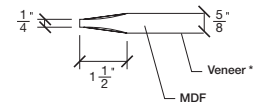

FOR SMALLER SIZES REFER TO MODEL #1L80 P.56

WIDTH			
36"	4 3/16"	27 5/8"	4 3/16"
34"	4 3/16"	25 5/8"	4 3/16"
32"	4 3/16"	23 5/8"	4 3/16"
30"	4 3/16"	21 5/8"	4 3/16"
28"	4 3/16"	19 5/8"	4 3/16"
26"	4 3/16"	17 5/8"	4 3/16"
24"	4 3/16"	15 5/8"	4 3/16"
22"	4 3/16"	13 5/8"	4 3/16"
20"	4 3/16"	11 5/8"	4 3/16"

FOR SMALLER SIZES REFER TO MODEL #1L80 P.56

Aluminum grill color
 # 1XX2 = Flat Silver
 # 1XX9 = Stainless

SIDERAIL ALUMINUM GRILL

SIDERAIL

* Wood veneer on stain grade doors only

5/8 PANEL

février 2018 (revision 01)