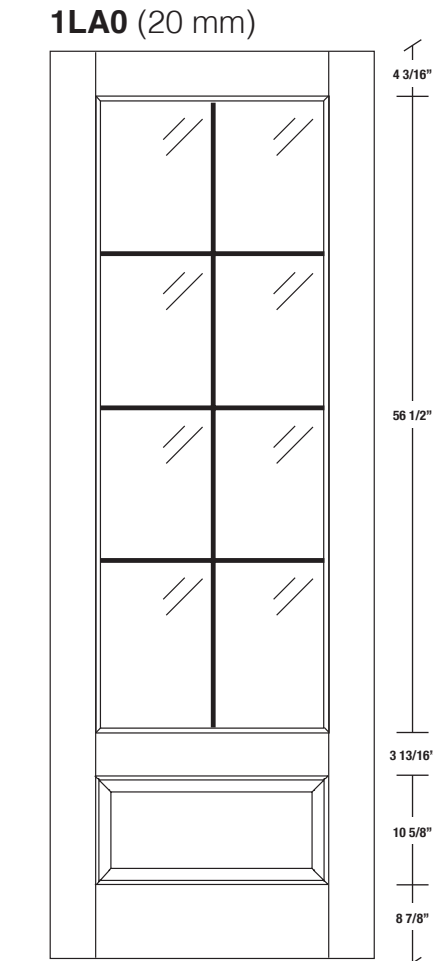

Technical drawings 6/8 - 7/0 - 8/0

One Lite Door / Loft Series - U.S. specs

www.pbidoors.com

WIDTH			
36"	4 3/16"	27 5/8"	4 3/16"
34"	4 3/16"	25 5/8"	4 3/16"
32"	4 3/16"	23 5/8"	4 3/16"
30"	4 3/16"	21 5/8"	4 3/16"
28"	4 3/16"	19 5/8"	4 3/16"
26"	4 3/16"	17 5/8"	4 3/16"
24"	4 3/16"	15 5/8"	4 3/16"
22"	4 3/16"	13 5/8"	4 3/16"
20"	4 3/16"	11 5/8"	4 3/16"

FOR SMALLER SIZES REFER TO MODEL #1L80 P.56

WIDTH			
36"	4 3/16"	27 5/8"	4 3/16"
34"	4 3/16"	25 5/8"	4 3/16"
32"	4 3/16"	23 5/8"	4 3/16"
30"	4 3/16"	21 5/8"	4 3/16"
28"	4 3/16"	19 5/8"	4 3/16"
26"	4 3/16"	17 5/8"	4 3/16"
24"	4 3/16"	15 5/8"	4 3/16"
22"	4 3/16"	13 5/8"	4 3/16"
20"	4 3/16"	11 5/8"	4 3/16"

FOR SMALLER SIZES REFER TO MODEL #1L80 P.56

Aluminum grill color
 # 1XX2 = Flat Silver
 # 1XX9 = Stainless

SIDERAIL ALUMINUM GRILL

SIDERAIL

* Wood veneer on stain grade doors only

5/8 PANEL

février 2018 (revision 01)