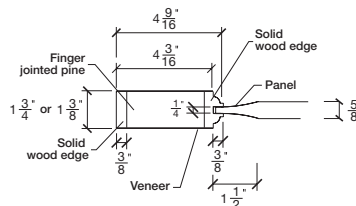

FOR SMALLER SIZES REFER TO MODEL #1L80 P.56

WIDTH			
36"	4 3/16"	27 5/8"	4 3/16"
34"	4 3/16"	25 5/8"	4 3/16"
32"	4 3/16"	23 5/8"	4 3/16"
30"	4 3/16"	21 5/8"	4 3/16"
28"	4 3/16"	19 5/8"	4 3/16"
26"	4 3/16"	17 5/8"	4 3/16"
24"	4 3/16"	15 5/8"	4 3/16"
22"	4 3/16"	13 5/8"	4 3/16"
20"	4 3/16"	11 5/8"	4 3/16"

FOR SMALLER SIZES REFER TO MODEL #1L80 P.56

Aluminum grill color
 # 1XX2 = Flat Silver
 # 1XX9 = Stainless

SIDERAIL ALUMINUM GRILL

SIDERAIL

* Wood veneer on stain grade doors only

5/8 PANEL

février 2018 (revision 01)