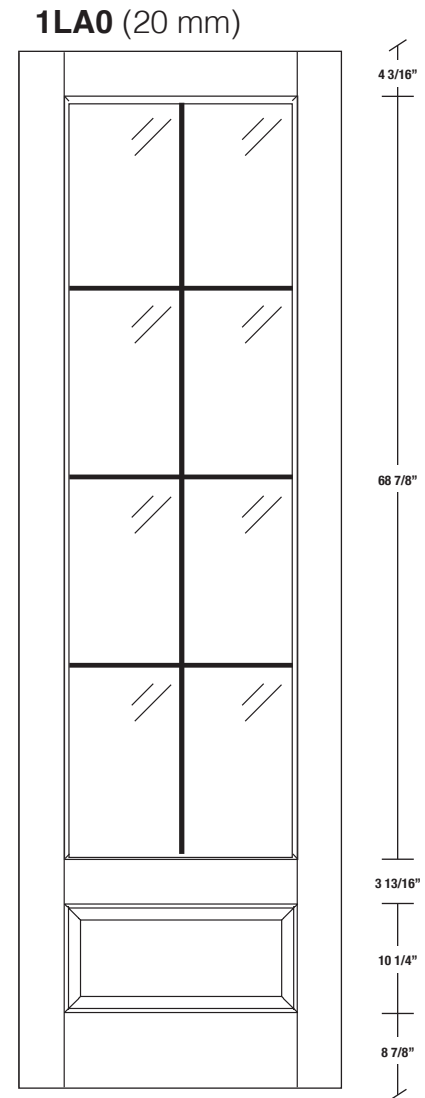

Technical drawings 6/8 - 7/0 - 8/0

One Lite Door / Loft Series - U.S. specs

www.pbidoors.com

WIDTH			
36"	4 3/16"	27 5/8"	4 3/16"
34"	4 3/16"	25 5/8"	4 3/16"
32"	4 3/16"	23 5/8"	4 3/16"
30"	4 3/16"	21 5/8"	4 3/16"
28"	4 3/16"	19 5/8"	4 3/16"
26"	4 3/16"	17 5/8"	4 3/16"
24"	4 3/16"	15 5/8"	4 3/16"
22"	4 3/16"	13 5/8"	4 3/16"
20"	4 3/16"	11 5/8"	4 3/16"

FOR SMALLER SIZES REFER TO MODEL #1L80 P.56

WIDTH			
36"	4 3/16"	27 5/8"	4 3/16"
34"	4 3/16"	25 5/8"	4 3/16"
32"	4 3/16"	23 5/8"	4 3/16"
30"	4 3/16"	21 5/8"	4 3/16"
28"	4 3/16"	19 5/8"	4 3/16"
26"	4 3/16"	17 5/8"	4 3/16"
24"	4 3/16"	15 5/8"	4 3/16"
22"	4 3/16"	13 5/8"	4 3/16"
20"	4 3/16"	11 5/8"	4 3/16"

FOR SMALLER SIZES REFER TO MODEL #1L80 P.56

Aluminum grill color
 # 1XX2 = Flat Silver
 # 1XX9 = Stainless

SIDERAIL ALUMINUM GRILL

SIDERAIL

* Wood veneer on stain grade doors only

5/8 PANEL

février 2018 (revision 01)