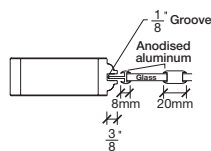

SIDERAIL ALUMINUM GRILL