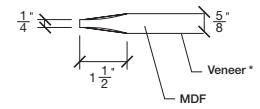

Technical drawings 6/7 - 6/11 - 7/11

One Lite Bifold Door / Loft Series - U.S. specs

www.pbidoors.com

Aluminum grill color
 # 1XX2 = Flat Silver
 # 1XX9 = Stainless

1 SIDERAIL
 ALUMINUM GRILL

1 SIDERAIL

* Wood veneer on stain grade doors only

5/8" PANEL

février 2018 (revision 01)