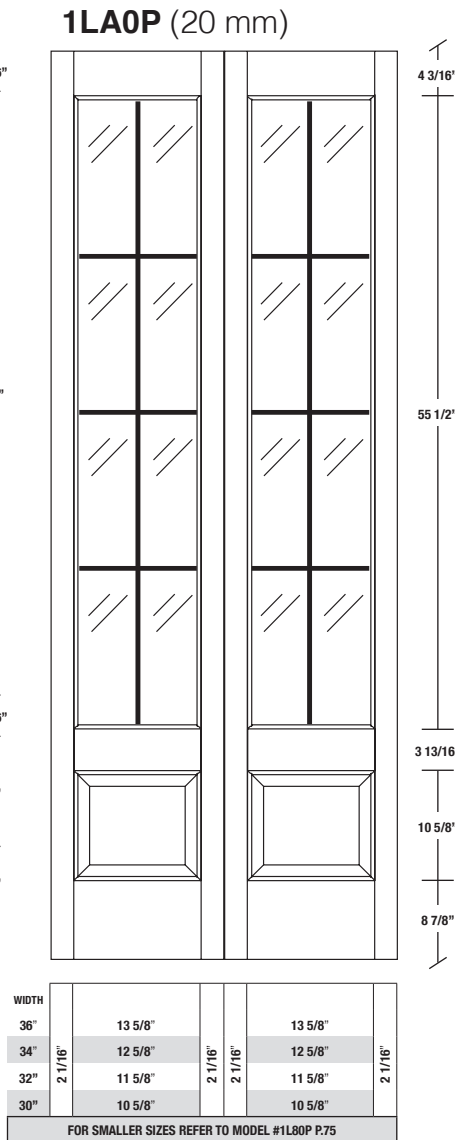

Technical drawings 6/7 - 6/11 - 7/11

One Lite Bifold Door / Loft Series - U.S. specs

www.pbidoors.com

Aluminum grill color
 # 1XX2 = Flat Silver
 # 1XX9 = Stainless

1 SIDERAIL
 ALUMINUM GRILL

1 SIDERAIL

* Wood veneer on stain grade doors only

5/8" PANEL

février 2018 (revision 01)