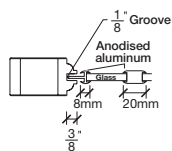

Technical drawings 6/7 - 6/11 - 7/11

One Lite Bifold Door / Loft Series - U.S. specs

www.pbidoors.com

Aluminum grill color
 # 1XX2 = Flat Silver
 # 1XX9 = Stainless

1 SIDERAIL
 ALUMINUM GRILL

1 SIDERAIL

* Wood veneer on stain grade doors only

5/8" PANEL

février 2018 (revision 01)