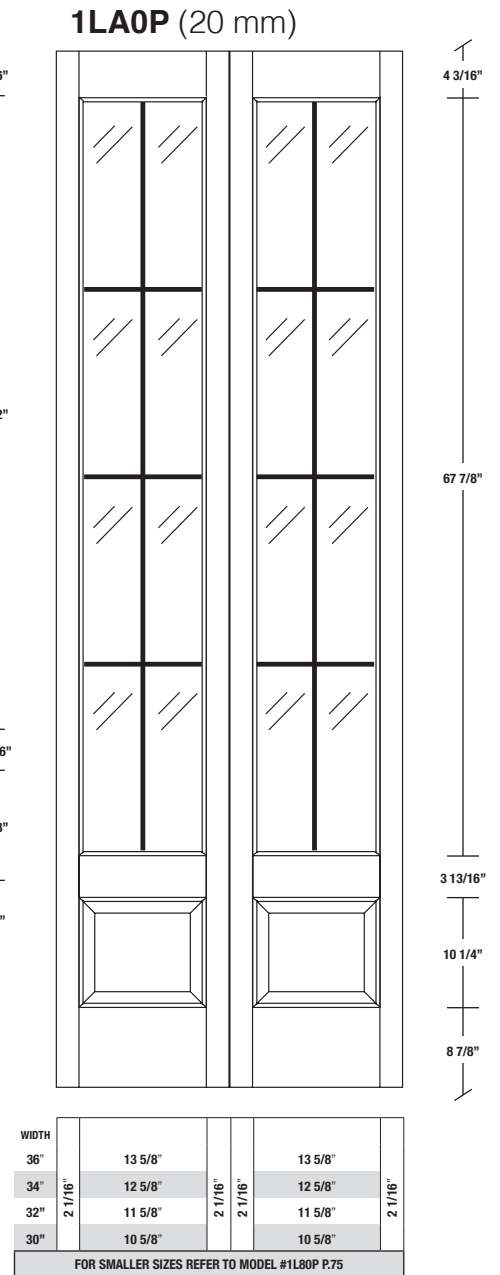

Technical drawings 6/7 - 6/11 - 7/11

One Lite Bifold Door / Loft Series - U.S. specs

www.pbidoors.com

Aluminum grill color
 # 1XX2 = Flat Silver
 # 1XX9 = Stainless

1 SIDERAIL
 ALUMINUM GRILL

1 SIDERAIL

* Wood veneer on stain grade doors only

5/8" PANEL

février 2018 (revision 01)