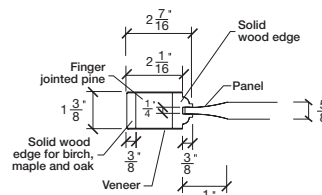

Technical drawings 6/7 - 6/11 - 7/11

One Lite Bifold Door / Loft Series - U.S. specs

www.pbidoors.com

Aluminum grill color
 # 1XX2 = Flat Silver
 # 1XX9 = Stainless

1 SIDERAIL
 ALUMINUM GRILL

1 SIDERAIL

* Wood veneer on stain grade doors only

5/8" PANEL

février 2018 (revision 01)