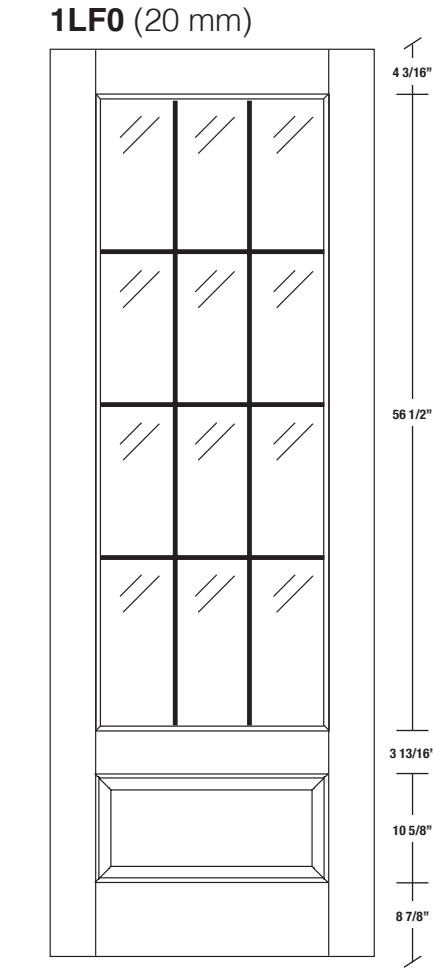

Technical drawings 6/8 - 7/0 - 8/0

One Lite Door / Loft Series - U.S. specs

www.pbidoors.com

Aluminum grill color
 # 1XX2 = Flat Silver
 # 1XX9 = Stainless

SIDERAIL ALUMINUM GRILL

SIDERAIL

5/8" PANEL

* Wood veneer on stain grade doors only