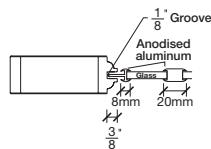

Technical drawings 6/8 - 7/0 - 8/0

One Lite Door / Loft Series - U.S. specs

www.pbidoors.com

Aluminum grill color
 # 1XX2 = Flat Silver
 # 1XX9 = Stainless

SIDERAIL ALUMINUM GRILL

SIDERAIL

5/8" PANEL

* Wood veneer on stain grade doors only