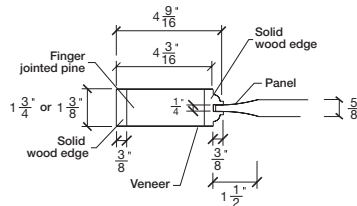

Technical drawings 6/8 - 7/0 - 8/0

One Lite Door / Loft Series - U.S. specs

www.pbidoors.com

Aluminum grill color
 # 1XX2 = Flat Silver
 # 1XX9 = Stainless

SIDERAIL ALUMINUM GRILL

SIDERAIL

5/8" PANEL

* Wood veneer on stain grade doors only