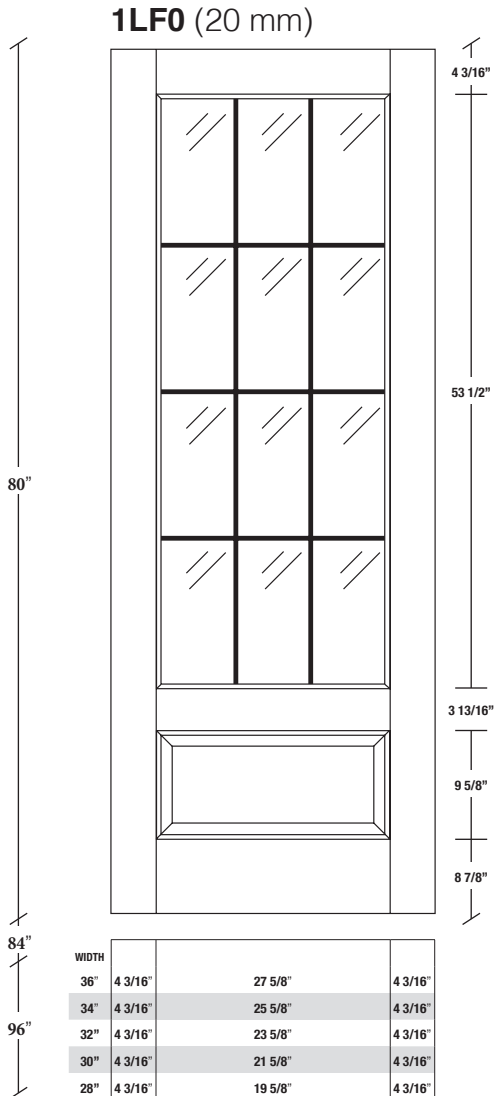

Technical drawings 6/8 - 7/0 - 8/0

One Lite Door / Loft Series - U.S. specs

www.pbidoors.com

Aluminum grill color
 # 1XX2 = Flat Silver
 # 1XX9 = Stainless

SIDERAIL ALUMINUM GRILL

SIDERAIL

5/8" PANEL

* Wood veneer on stain grade doors only