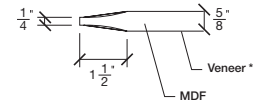

Technical drawings 6/8 - 7/0 - 8/0

One Lite Door / Loft Series - U.S. specs

www.pbidoors.com

Aluminum grill color
 # 1XX2 = Flat Silver
 # 1XX9 = Stainless

SIDERAIL ALUMINUM GRILL

SIDERAIL

5/8" PANEL

* Wood veneer on stain grade doors only