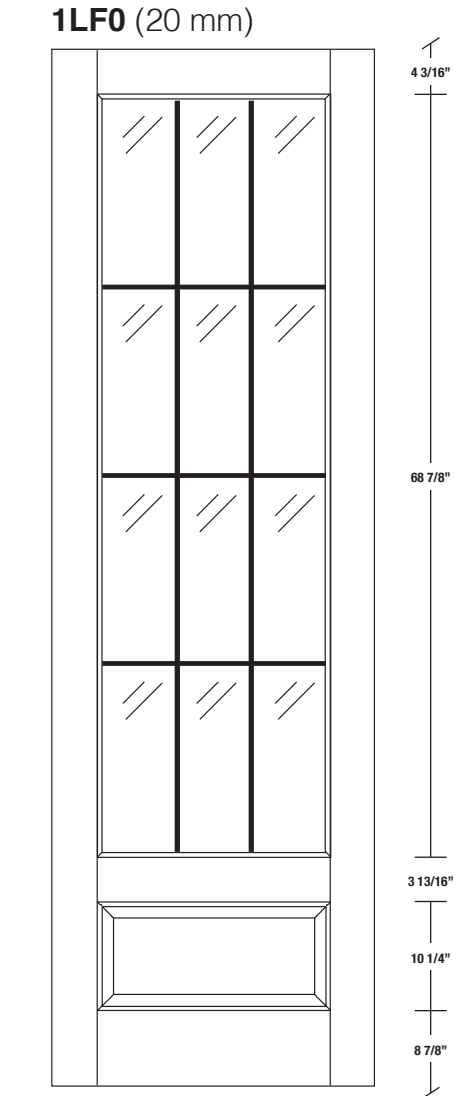

Technical drawings 6/8 - 7/0 - 8/0

One Lite Door / Loft Series - U.S. specs

www.pbidoors.com

Aluminum grill color
 # 1XX2 = Flat Silver
 # 1XX9 = Stainless

SIDERAIL ALUMINUM GRILL

SIDERAIL

5/8" PANEL

* Wood veneer on stain grade doors only