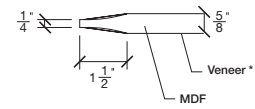

1LJOP (20 mm)

WIDTH				
36"		13 5/8"		13 5/8"
34"		12 5/8"		12 5/8"
32"		11 5/8"		11 5/8"
30"		10 5/8"		10 5/8"
28"	2 1/16"	9 5/8"	2 1/16"	9 5/8"
26"		8 5/8"		8 5/8"
24"		7 5/8"		7 5/8"
22"		6 5/8"		6 5/8"
20"		5 5/8"		5 5/8"

Aluminum grill color
 # 1XX2 = Flat Silver
 # 1XX9 = Stainless

1 3/8" SIDERAIL
ALUMINUM GRILL

1 3/8" SIDERAIL

* Wood veneer on stain grade doors only

5/8" PANEL

FÉVRIER 2018 (REVISION 01)