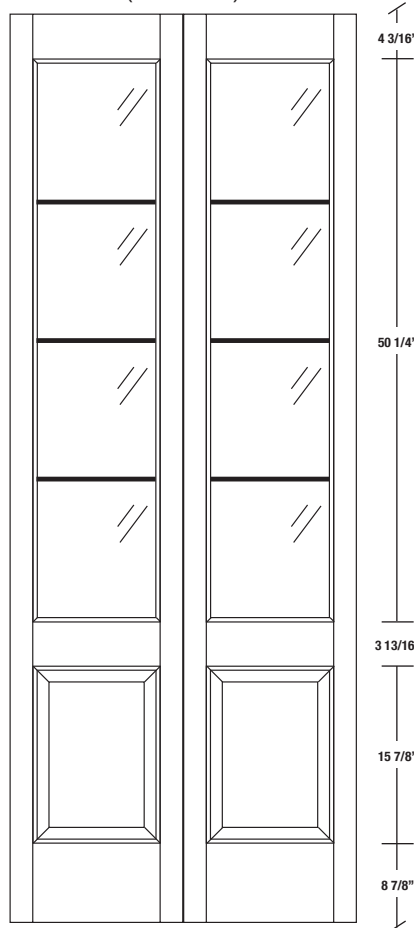

TECHNICAL DRAWINGS 6/7 - 6/11 - 7/11

ONE LITE BIFOLD DOOR / LOFT SERIES - U.S. SPECS

www.pbidoors.com

1LJOP (20 mm)

WIDTH				
36"		13 5/8"		13 5/8"
34"		12 5/8"		12 5/8"
32"		11 5/8"		11 5/8"
30"		10 5/8"		10 5/8"
28"	2 1/16"	9 5/8"	2 1/16"	9 5/8"
26"		8 5/8"		8 5/8"
24"		7 5/8"		7 5/8"
22"		6 5/8"		6 5/8"
20"		5 5/8"		5 5/8"

1LJOP (20 mm)

WIDTH				
36"		13 5/8"		13 5/8"
34"		12 5/8"		12 5/8"
32"		11 5/8"		11 5/8"
30"		10 5/8"		10 5/8"
28"	2 1/16"	9 5/8"	2 1/16"	9 5/8"
26"		8 5/8"		8 5/8"
24"		7 5/8"		7 5/8"
22"		6 5/8"		6 5/8"
20"		5 5/8"		5 5/8"

Aluminum grill color
 # 1XX2 = Flat Silver
 # 1XX9 = Stainless

1 3/8" SIDERAIL
ALUMINUM GRILL

1 3/8" SIDERAIL

* Wood veneer on stain grade doors only

5/8" PANEL

FÉVRIER 2018 (REVISION 01)