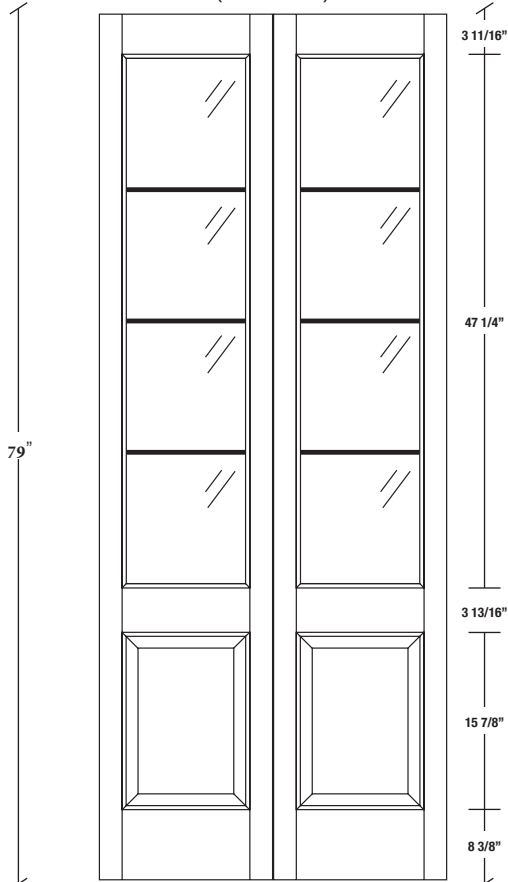

TECHNICAL DRAWINGS 6/7 - 6/11 - 7/11

ONE LITE BIFOLD DOOR / LOFT SERIES - U.S. SPECS

www.pbidoors.com

1LJOP (20 mm)

WIDTH				
36"		13 5/8"		13 5/8"
34"		12 5/8"		12 5/8"
32"		11 5/8"		11 5/8"
30"		10 5/8"		10 5/8"
28"	2 1/16"	9 5/8"	2 1/16"	9 5/8"
26"		8 5/8"		8 5/8"
24"		7 5/8"		7 5/8"
22"		6 5/8"		6 5/8"
20"		5 5/8"		5 5/8"

1LJOP (20 mm)

WIDTH				
36"		13 5/8"		13 5/8"
34"		12 5/8"		12 5/8"
32"		11 5/8"		11 5/8"
30"		10 5/8"		10 5/8"
28"	2 1/16"	9 5/8"	2 1/16"	9 5/8"
26"		8 5/8"		8 5/8"
24"		7 5/8"		7 5/8"
22"		6 5/8"		6 5/8"
20"		5 5/8"		5 5/8"

Aluminum grill color
 # 1XX2 = Flat Silver
 # 1XX9 = Stainless

1 3/8" SIDERAIL
ALUMINUM GRILL

1 3/8" SIDERAIL

* Wood veneer on stain grade doors only

5/8" PANEL

FÉVRIER 2018 (REVISION 01)