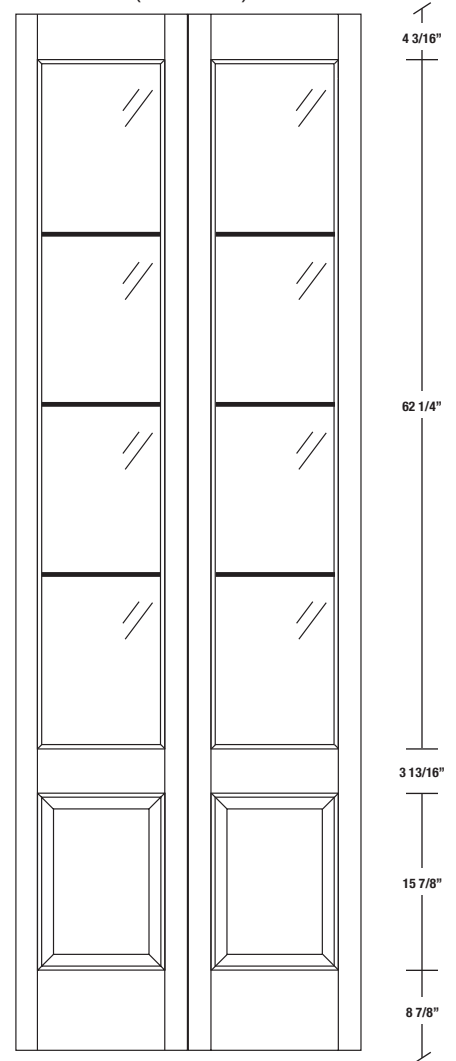

TECHNICAL DRAWINGS 6/7 - 6/11 - 7/11

ONE LITE BIFOLD DOOR / LOFT SERIES - U.S. SPECS

www.pbidoors.com

1LJOP (20 mm)

WIDTH				
36"		13 5/8"		13 5/8"
34"		12 5/8"		12 5/8"
32"		11 5/8"		11 5/8"
30"		10 5/8"		10 5/8"
28"	2 1/16"	9 5/8"	2 1/16"	9 5/8"
26"		8 5/8"		8 5/8"
24"		7 5/8"		7 5/8"
22"		6 5/8"		6 5/8"
20"		5 5/8"		5 5/8"

1LJOP (20 mm)

WIDTH				
36"		13 5/8"		13 5/8"
34"		12 5/8"		12 5/8"
32"		11 5/8"		11 5/8"
30"		10 5/8"		10 5/8"
28"	2 1/16"	9 5/8"	2 1/16"	9 5/8"
26"		8 5/8"		8 5/8"
24"		7 5/8"		7 5/8"
22"		6 5/8"		6 5/8"
20"		5 5/8"		5 5/8"

Aluminum grill color
 # 1XX2 = Flat Silver
 # 1XX9 = Stainless

1 3/8" SIDERAIL
ALUMINUM GRILL

1 3/8" SIDERAIL

* Wood veneer on stain grade doors only

5/8" PANEL

FÉVRIER 2018 (REVISION 01)