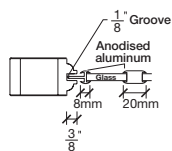

1 3/8" SIDERAIL
ALUMINUM GRILL