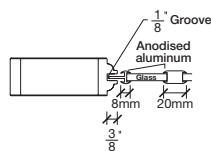

# Technical drawings 6/8 - 7/0 - 8/0

One Lite Door / Loft Series - U.S. specs

www.pbidoors.com

**Aluminum grill color**  
 # 1XX2 = Flat Silver  
 # 1XX9 = Stainless

**SIDERRAIL ALUMINUM GRILL**

**SIDERRAIL**