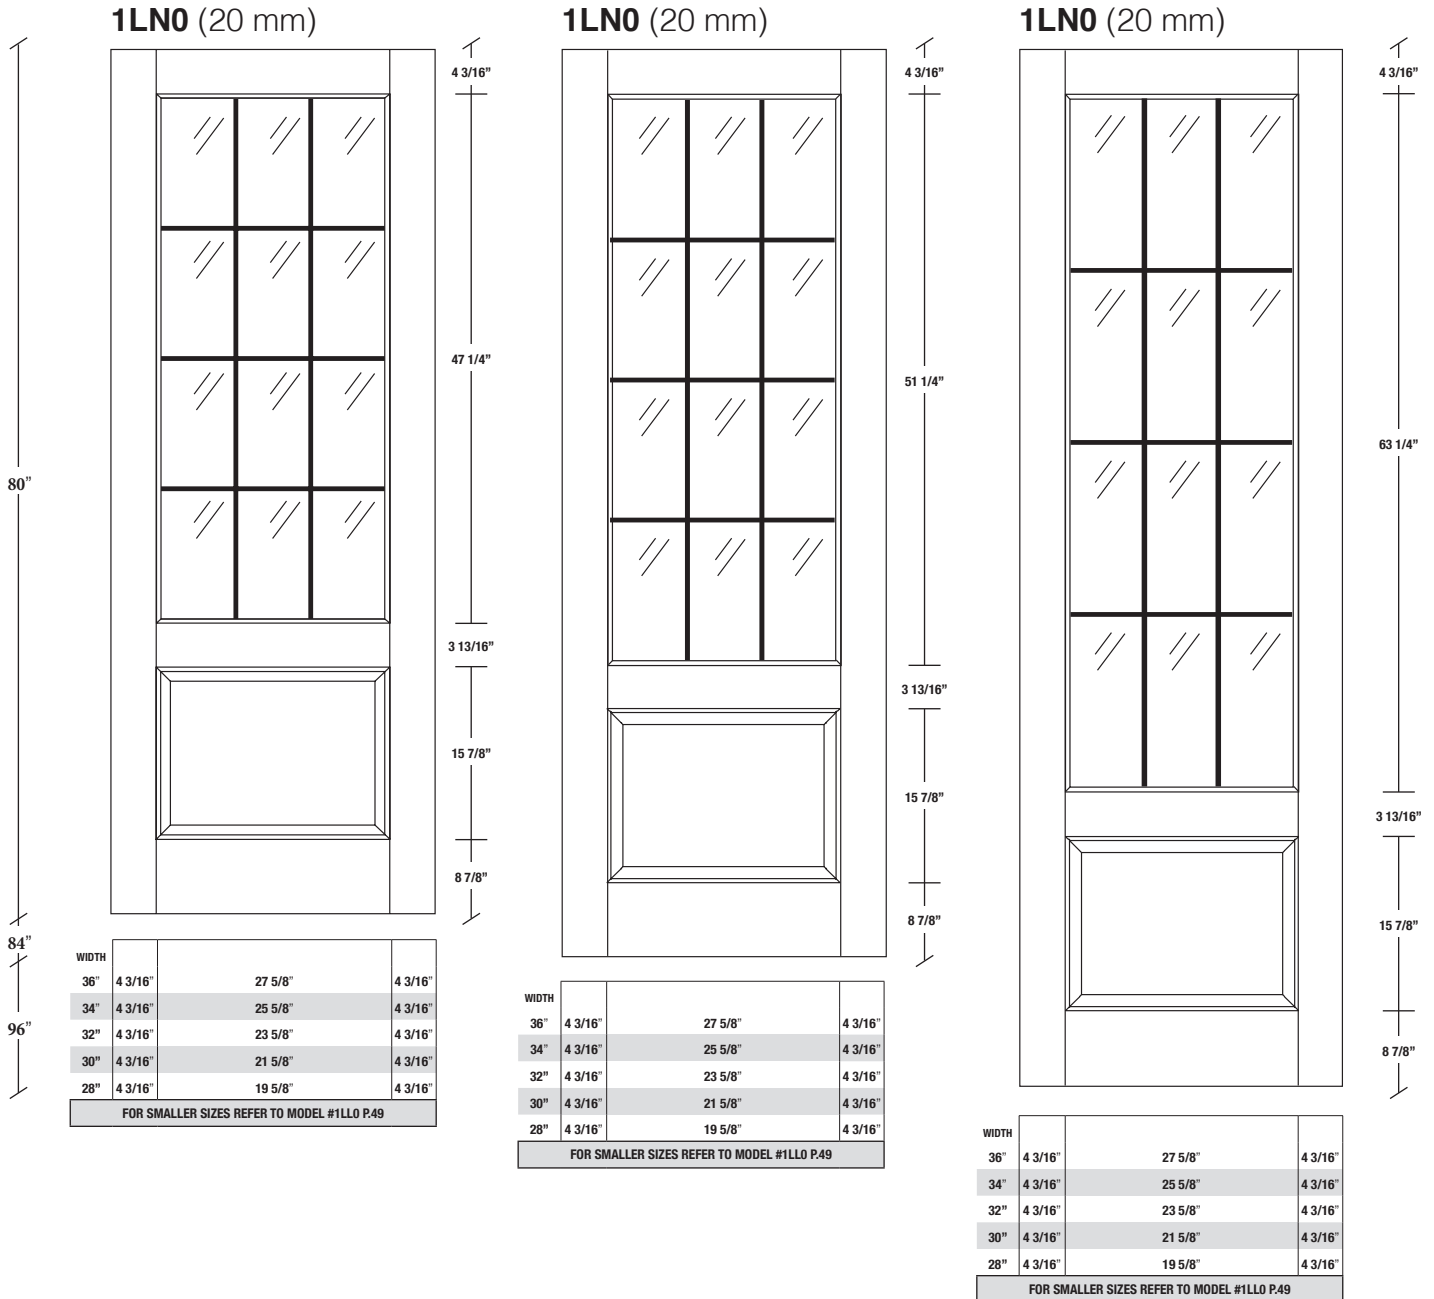

# Technical drawings 6/8 - 7/0 - 8/0

One Lite Door / Loft Series - U.S. specs

www.pbidoors.com

**Aluminum grill color**  
 # 1XX2 = Flat Silver  
 # 1XX9 = Stainless

**SIDERRAIL ALUMINUM GRILL**

**SIDERRAIL**

\* Wood veneer on stain grade doors only

**5/8 PANEL**

février 2018 (revision 01)