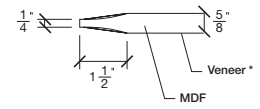

# Technical drawings 6/8 - 7/0 - 8/0

One Lite Door / Loft Series - U.S. specs

www.pbidoors.com

**Aluminum grill color**  
 # 1XX2 = Flat Silver  
 # 1XX9 = Stainless

**SIDERRAIL ALUMINUM GRILL**

**SIDERRAIL**