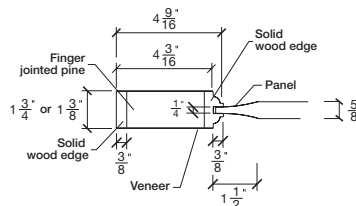

# Technical drawings 6/8 - 7/0 - 8/0

One Lite Door / Loft Series - U.S. specs

www.pbidoors.com

**Aluminum grill color**  
 # 1XX2 = Flat Silver  
 # 1XX9 = Stainless

**SIDERRAIL ALUMINUM GRILL**

**SIDERRAIL**

\* Wood veneer on stain grade doors only

**5/8 PANEL**

février 2018 (revision 01)