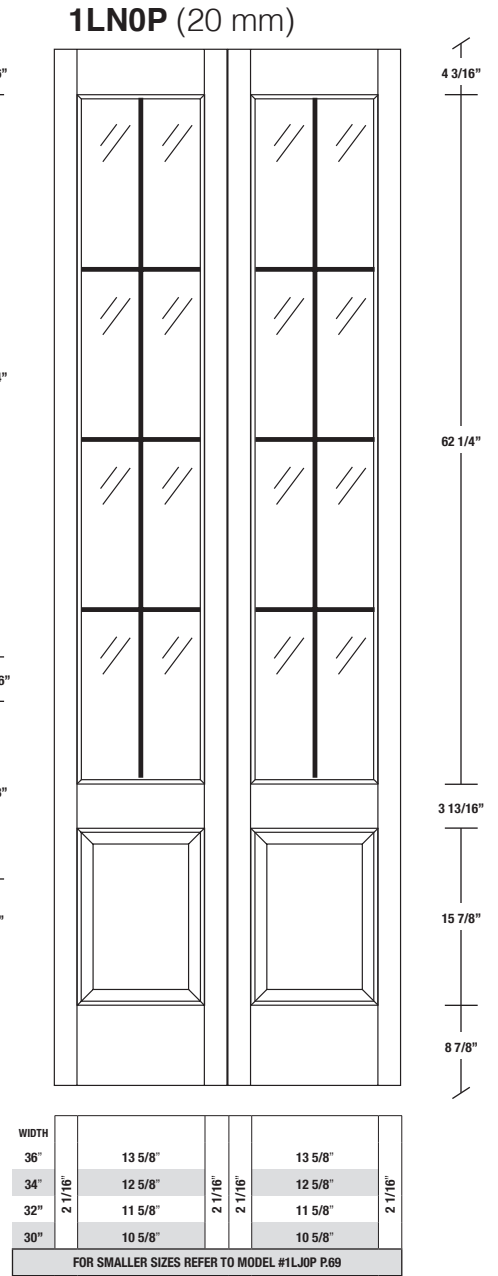

Technical drawings 6/7 - 6/11 - 7/11

One Lite Bifold Door / Loft Series - U.S. specs

www.pbidoors.com

Aluminum grill color
 # 1XX2 = Flat Silver
 # 1XX9 = Stainless

1 SIDERAIL
 ALUMINUM GRILL

1 SIDERAIL

* Wood veneer on stain grade doors only