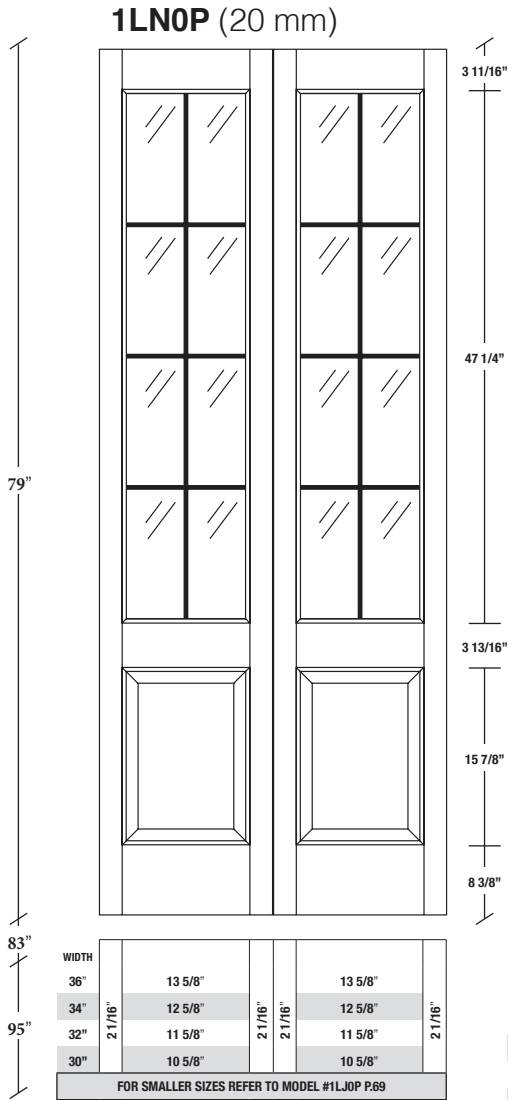

Technical drawings 6/7 - 6/11 - 7/11

One Lite Bifold Door / Loft Series - U.S. specs

www.pbidoors.com

Aluminum grill color
 # 1XX2 = Flat Silver
 # 1XX9 = Stainless

1 SIDERAIL
 ALUMINUM GRILL

1 SIDERAIL

* Wood veneer on stain grade doors only