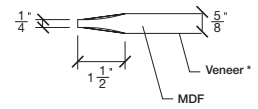

Technical drawings 6/7 - 6/11 - 7/11

One Lite Bifold Door / Loft Series - U.S. specs

www.pbidoors.com

Aluminum grill color
 # 1XX2 = Flat Silver
 # 1XX9 = Stainless

1 SIDERAIL
 ALUMINUM GRILL

1 SIDERAIL

* Wood veneer on stain grade doors only