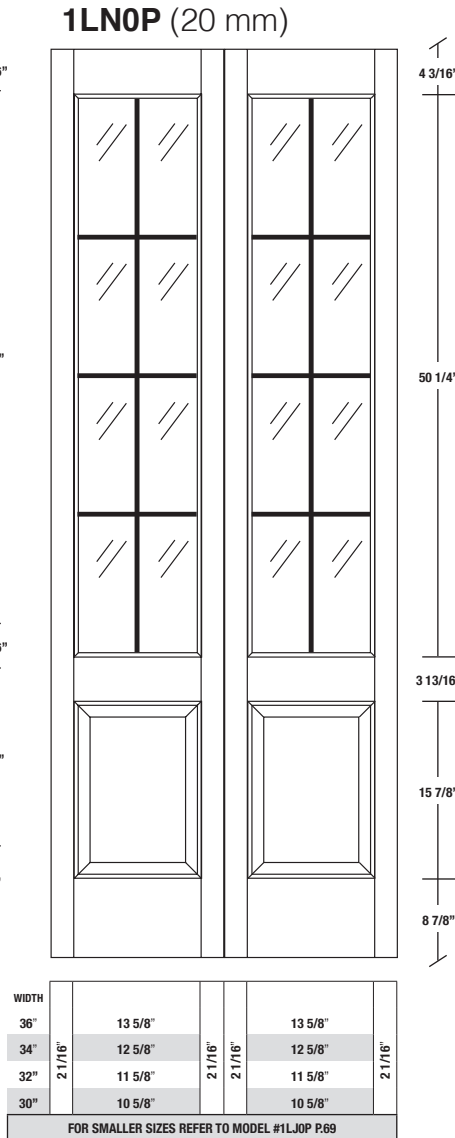

Technical drawings 6/7 - 6/11 - 7/11

One Lite Bifold Door / Loft Series - U.S. specs

www.pbidoors.com

Aluminum grill color
 # 1XX2 = Flat Silver
 # 1XX9 = Stainless

1 SIDERAIL
 ALUMINUM GRILL

1 SIDERAIL

* Wood veneer on stain grade doors only