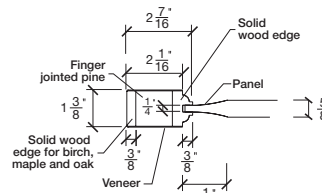

Technical drawings 6/7 - 6/11 - 7/11

One Lite Bifold Door / Loft Series - U.S. specs

www.pbidoors.com

Aluminum grill color
 # 1XX2 = Flat Silver
 # 1XX9 = Stainless

1 SIDERAIL
 ALUMINUM GRILL

1 SIDERAIL

* Wood veneer on stain grade doors only