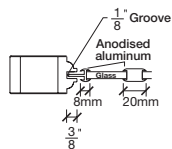

Technical drawings 6/7 - 6/11 - 7/11

One Lite Bifold Door / Loft Series - U.S. specs

www.pbidoors.com

Aluminum grill color
 # 1XX2 = Flat Silver
 # 1XX9 = Stainless

1 SIDERAIL
 ALUMINUM GRILL

1 SIDERAIL

* Wood veneer on stain grade doors only