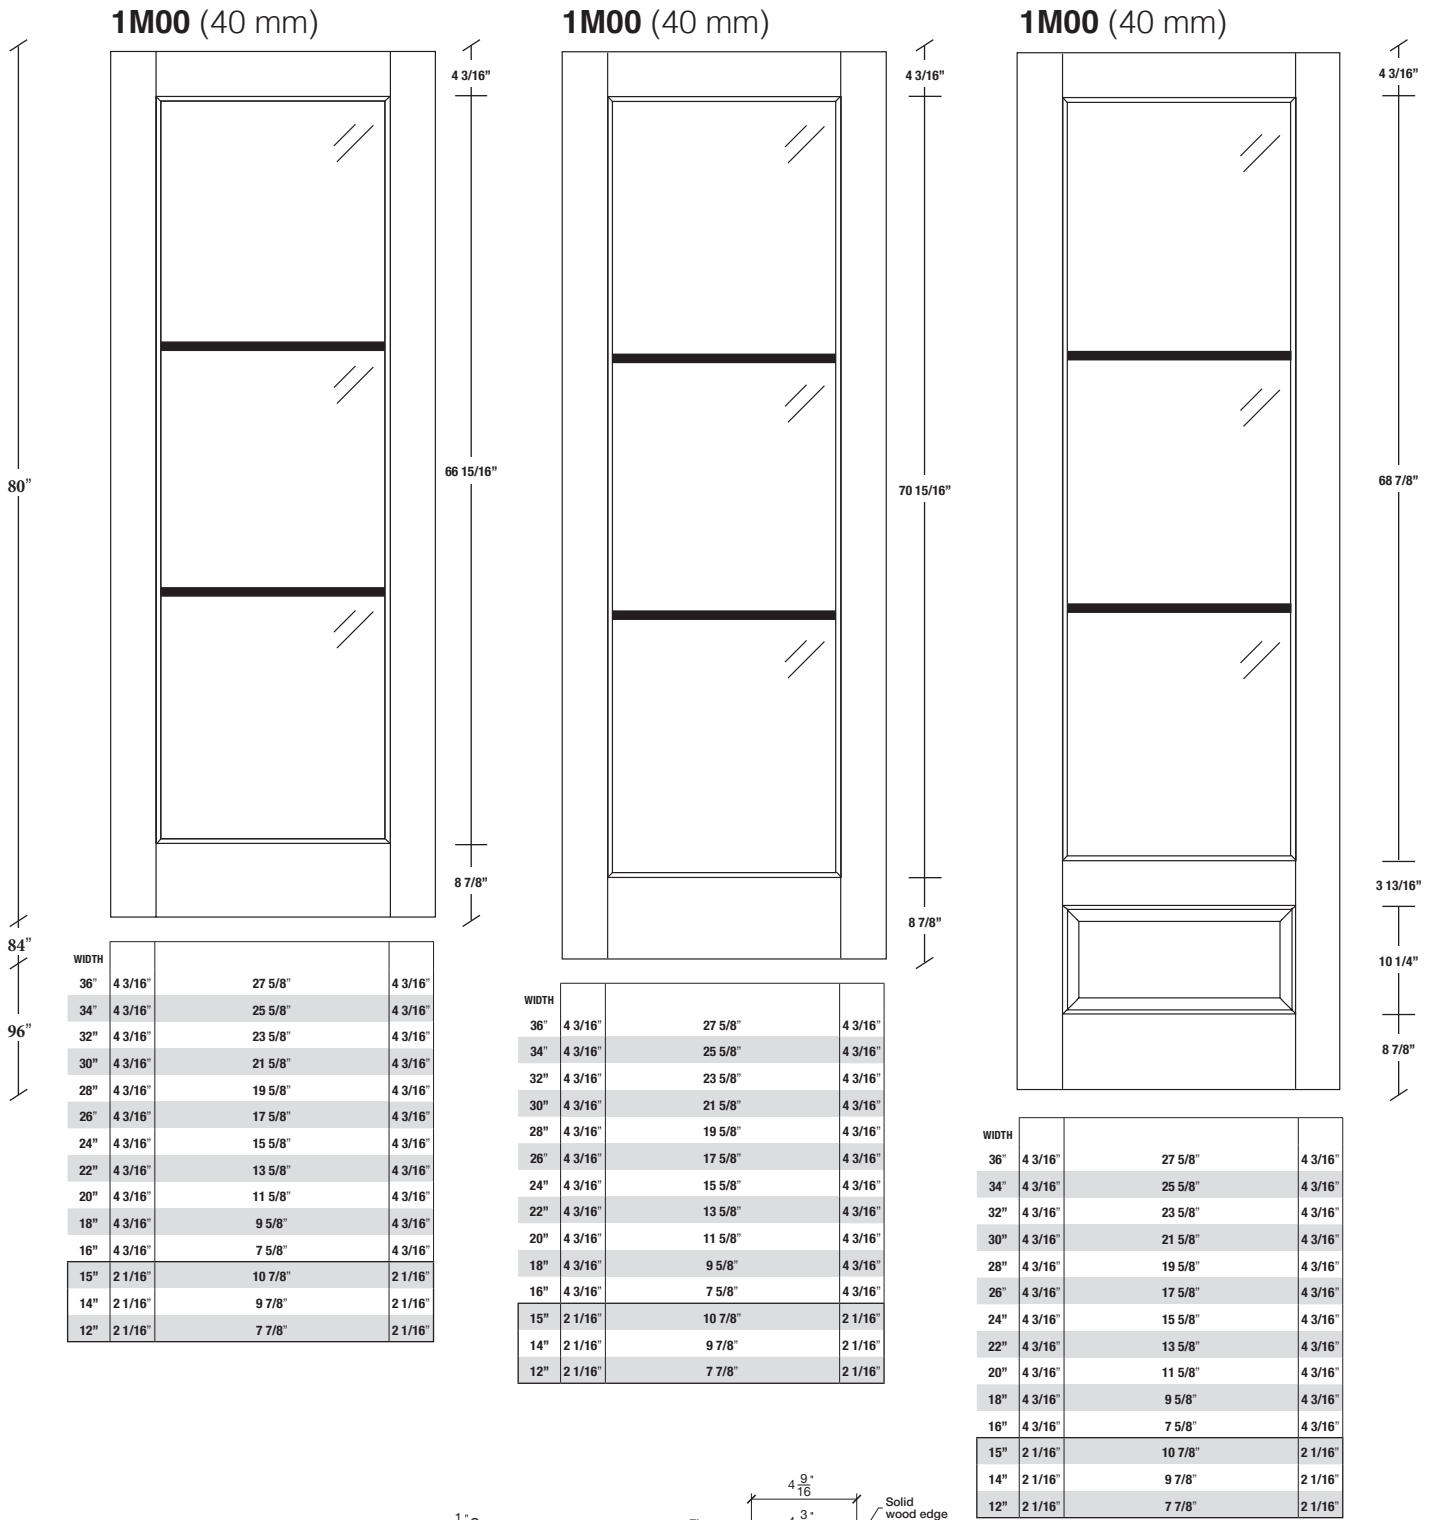

Technical drawings 6/8 - 7/0 - 8/0

One Lite Door / Loft Series - U.S. specs

www.pbidoors.com

Aluminum grill color
 # 1XX2 = Flat Silver
 # 1XX9 = Stainless

SIDERAIL ALUMINUM GRILL

SIDERAIL

WITH PANEL ONLY