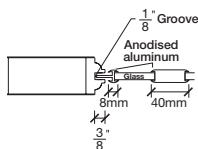

Technical drawings 6/8 - 7/0 - 8/0

One Lite Door / Loft Series - U.S. specs

www.pbidoors.com

Aluminum grill color
 # 1XX2 = Flat Silver
 # 1XX9 = Stainless

SIDERAIL ALUMINUM GRILL

SIDERAIL

WITH PANEL ONLY