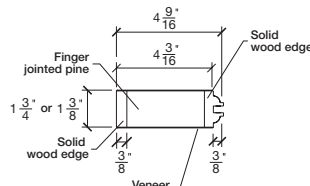

Technical drawings 6/8 - 7/0 - 8/0

One Lite Door / Loft Series - U.S. specs

www.pbidoors.com

Aluminum grill color
 # 1XX2 = Flat Silver
 # 1XX9 = Stainless

SIDERAIL ALUMINUM GRILL

SIDERAIL

WITH PANEL ONLY