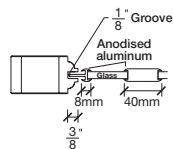

Technical drawings 6/7 - 6/11 - 7/11

One Lite Bifold Door / Loft Series - U.S. specs

www.pbidoors.com

Aluminum grill color
 # 1XX2 = Flat Silver
 # 1XX9 = Stainless

1 3/8" SIDERAIL
ALUMINUM GRILL

1 3/8" SIDERAIL

* Wood veneer on stain grade doors only

5/8" PANEL

février 2018 (revision 01)