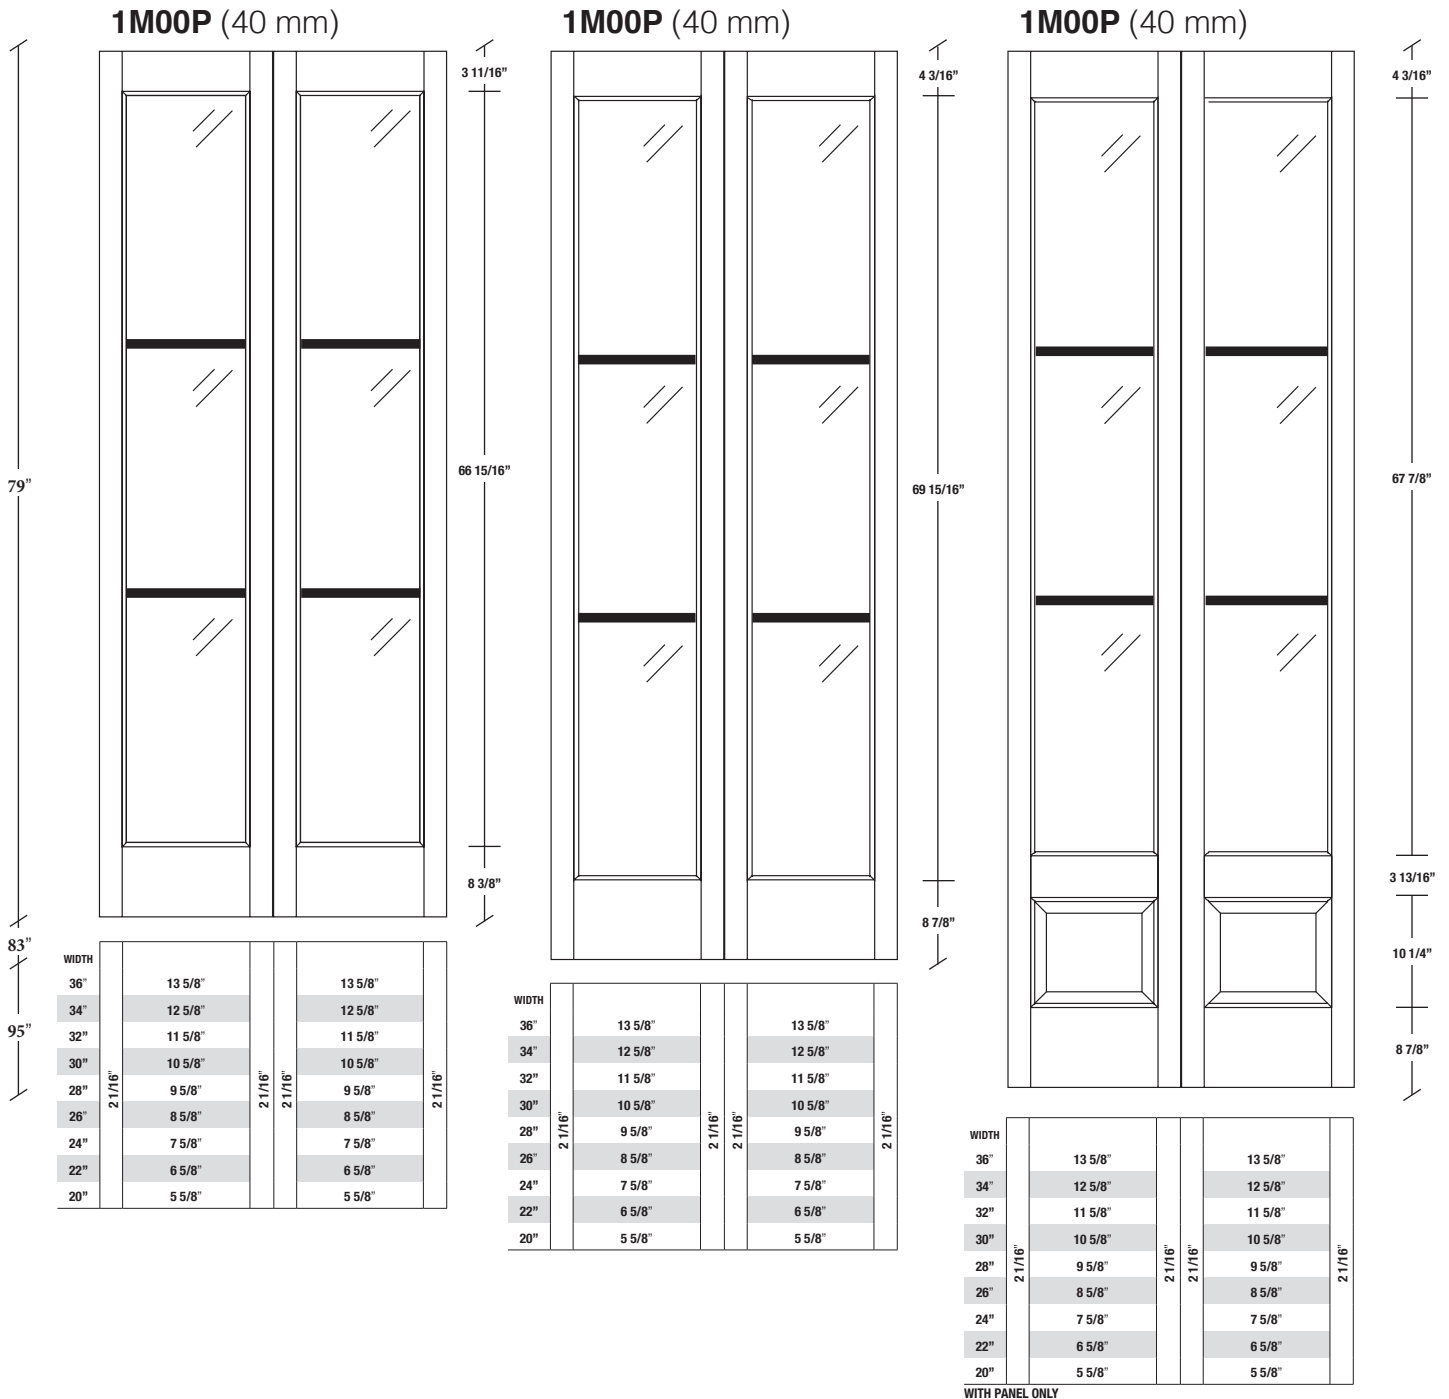

Technical drawings 6/7 - 6/11 - 7/11

One Lite Bifold Door / Loft Series - U.S. specs

www.pbidoors.com

Aluminum grill color
 # 1XX2 = Flat Silver
 # 1XX9 = Stainless

1 3/8" SIDERAIL
ALUMINUM GRILL

1 3/8" SIDERAIL

* Wood veneer on stain grade doors only

5/8" PANEL

février 2018 (revision 01)