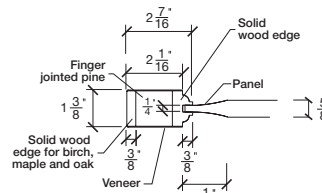

Technical drawings 6/7 - 6/11 - 7/11

One Lite Bifold Door / Loft Series - U.S. specs

www.pbidoors.com

Aluminum grill color
 # 1XX2 = Flat Silver
 # 1XX9 = Stainless

1 3/8" SIDERAIL
ALUMINUM GRILL

1 3/8" SIDERAIL

* Wood veneer on stain grade doors only

5/8" PANEL

février 2018 (revision 01)