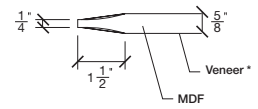

Technical drawings 6/7 - 6/11 - 7/11

One Lite Bifold Door / Loft Series - U.S. specs

www.pbidoors.com

Aluminum grill color
 # 1XX2 = Flat Silver
 # 1XX9 = Stainless

1 3/8" SIDERAIL
ALUMINUM GRILL

1 3/8" SIDERAIL

* Wood veneer on stain grade doors only

5/8" PANEL

février 2018 (revision 01)