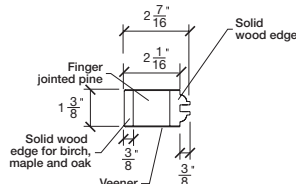

Technical drawings 6/7 - 6/11 - 7/11

One Lite Bifold Door / Loft Series - U.S. specs

www.pbidoors.com

Aluminum grill color
 # 1XX2 = Flat Silver
 # 1XX9 = Stainless

1 3/8" SIDERAIL
 ALUMINUM GRILL

1 3/8" SIDERAIL