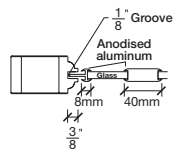

Technical drawings 6/7 - 6/11 - 7/11

One Lite Bifold Door / Loft Series - U.S. specs

www.pbidoors.com

Aluminum grill color
 # 1XX2 = Flat Silver
 # 1XX9 = Stainless

1 3/8" SIDERAIL
 ALUMINUM GRILL

1 3/8" SIDERAIL