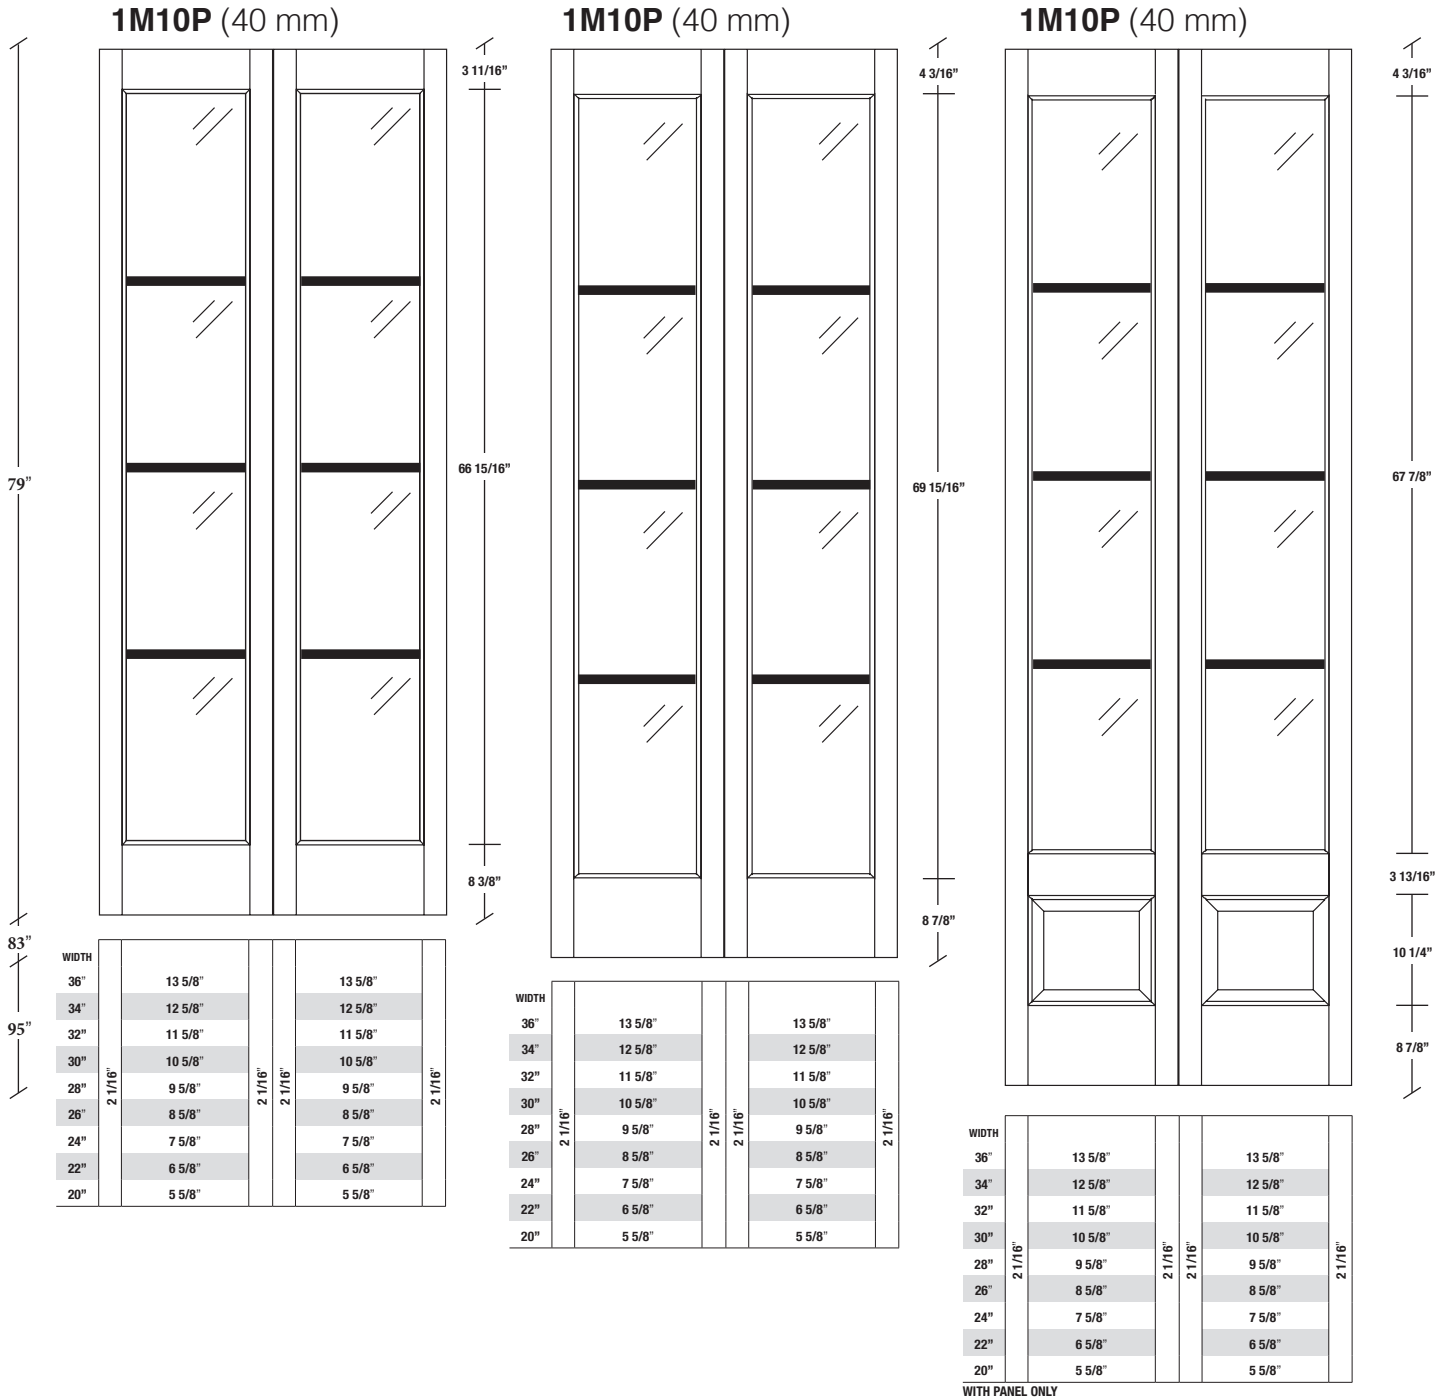

Technical drawings 6/7 - 6/11 - 7/11

One Lite Bifold Door / Loft Series - U.S. specs

www.pbidoors.com

Aluminum grill color
 # 1XX2 = Flat Silver
 # 1XX9 = Stainless

1 3/8" SIDERAIL
 ALUMINUM GRILL

1 3/8" SIDERAIL