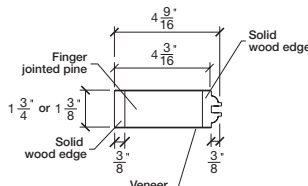

Technical drawings 6/8 - 7/0 - 8/0

One Lite Door / Loft Series - U.S. specs

www.pbidoors.com

Aluminum grill color
 # 1XX2 = Flat Silver
 # 1XX9 = Stainless

SIDERAIL ALUMINUM GRILL

SIDERAIL

WITH PANEL ONLY