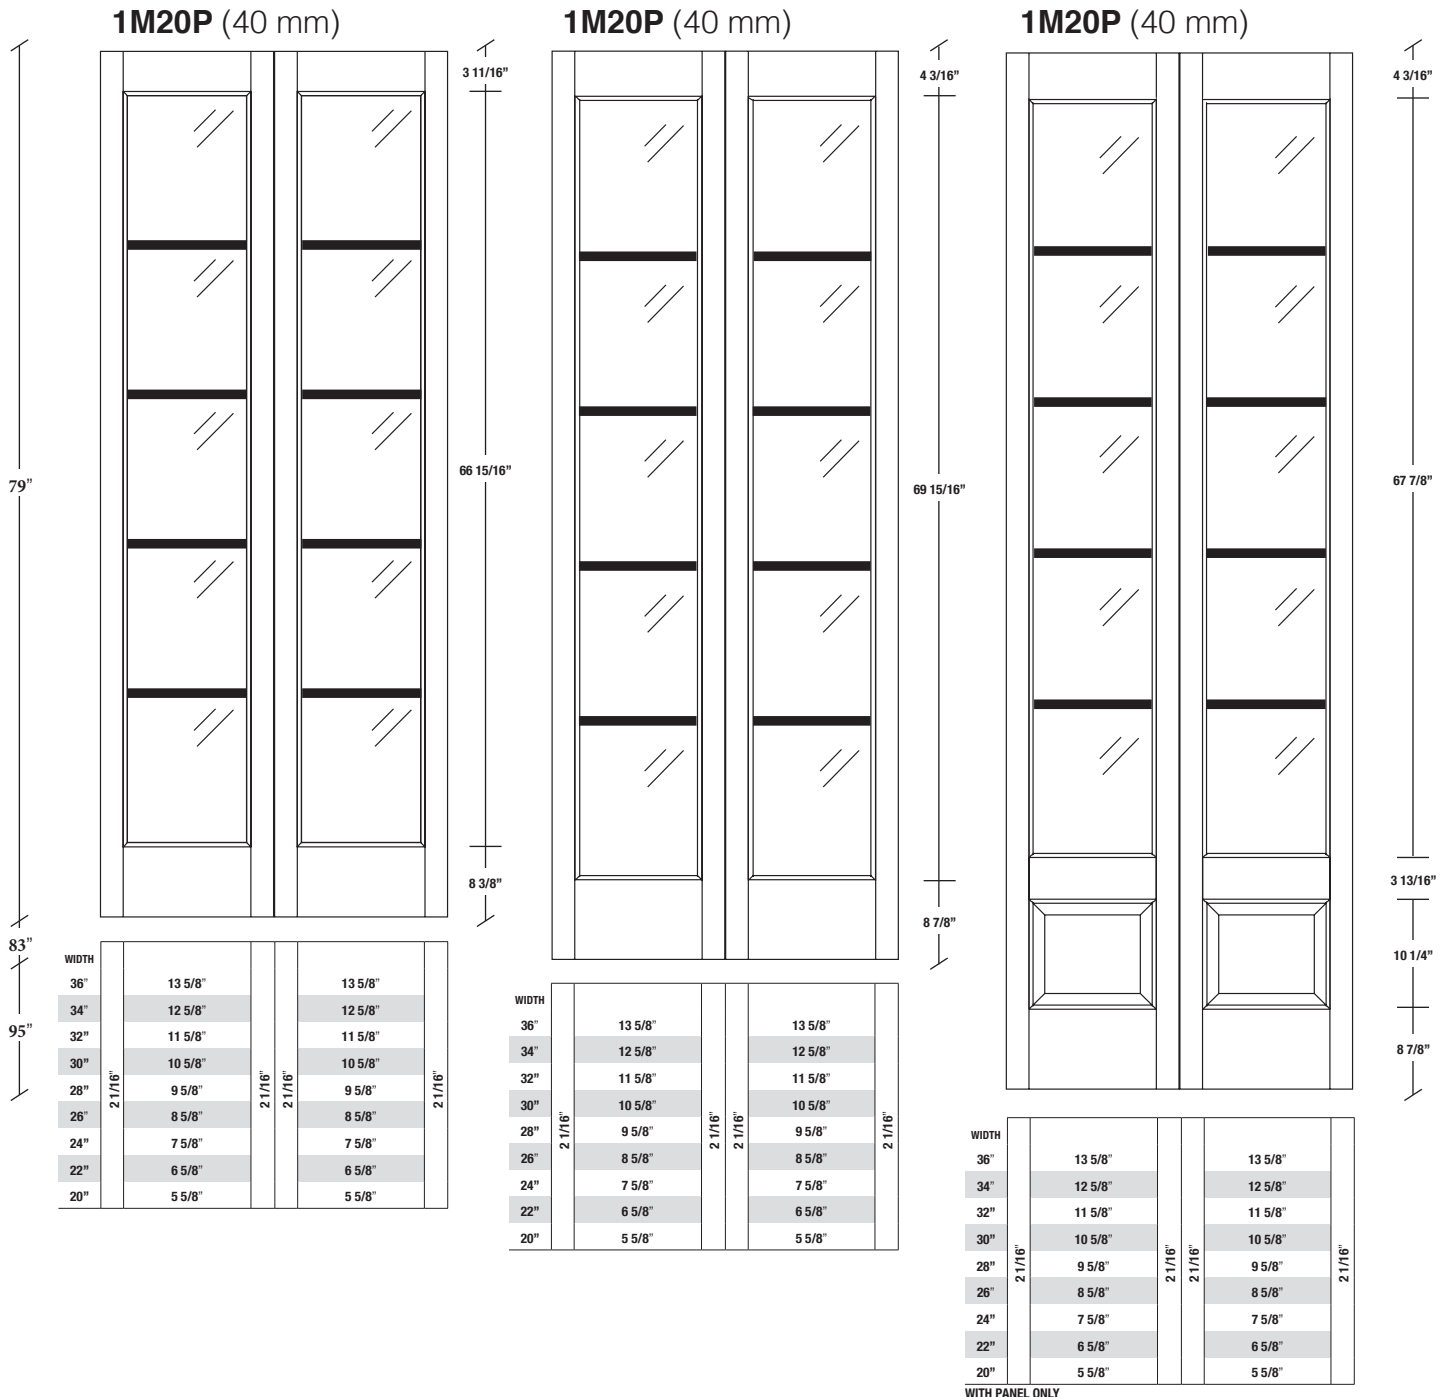

Technical drawings 6/7 - 6/11 - 7/11

One Lite Bifold Door / Loft Series - U.S. specs

www.pbidoors.com

Aluminum grill color
 # 1XX2 = Flat Silver
 # 1XX9 = Stainless

1 3/8" SIDERAIL
 ALUMINUM GRILL

1 3/8" SIDERAIL