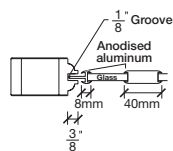

Technical drawings 6/7 - 6/11 - 7/11

One Lite Bifold Door / Loft Series - U.S. specs

www.pbidoors.com

Aluminum grill color
 # 1XX2 = Flat Silver
 # 1XX9 = Stainless

1 3/8" SIDERAIL
 ALUMINUM GRILL

1 3/8" SIDERAIL