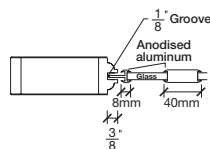

Technical drawings 6/8 - 7/0 - 8/0

One Lite Door / Loft Series - U.S. specs

www.pbidoors.com

1M40 (40 mm)

WIDTH			
36"	4 3/16"	27 5/8"	4 3/16"
34"	4 3/16"	25 5/8"	4 3/16"
32"	4 3/16"	23 5/8"	4 3/16"
30"	4 3/16"	21 5/8"	4 3/16"
28"	4 3/16"	19 5/8"	4 3/16"
26"	4 3/16"	17 5/8"	4 3/16"
24"	4 3/16"	15 5/8"	4 3/16"
22"	4 3/16"	13 5/8"	4 3/16"
20"	4 3/16"	11 5/8"	4 3/16"

FOR SMALLER SIZES REFER TO MODEL #1M20 P.64

1M40 (40 mm)

WIDTH			
36"	4 3/16"	27 5/8"	4 3/16"
34"	4 3/16"	25 5/8"	4 3/16"
32"	4 3/16"	23 5/8"	4 3/16"
30"	4 3/16"	21 5/8"	4 3/16"
28"	4 3/16"	19 5/8"	4 3/16"
26"	4 3/16"	17 5/8"	4 3/16"
24"	4 3/16"	15 5/8"	4 3/16"
22"	4 3/16"	13 5/8"	4 3/16"
20"	4 3/16"	11 5/8"	4 3/16"

FOR SMALLER SIZES REFER TO MODEL #1M20 P.64

WITH PANEL ONLY

Aluminum grill color
 # 1XX2 = Flat Silver
 # 1XX9 = Stainless

SIDERAIL
ALUMINUM GRILL

SIDERAIL