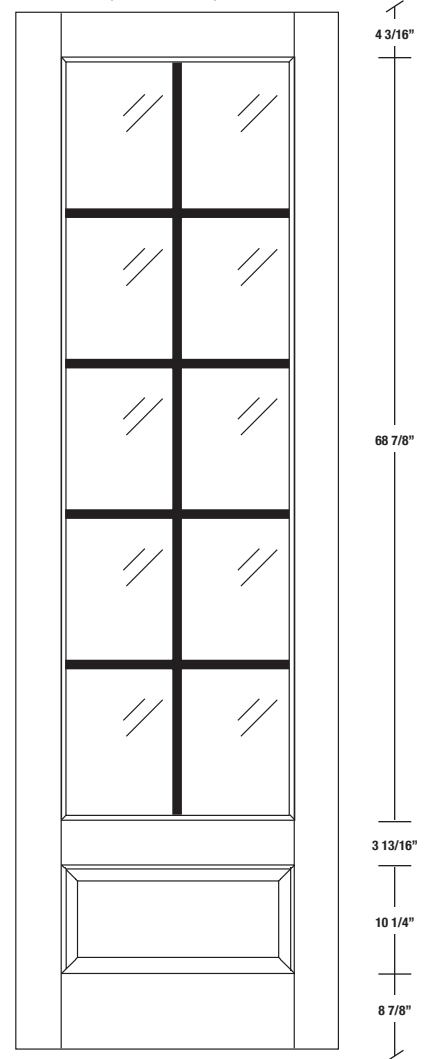

Technical drawings 6/8 - 7/0 - 8/0

One Lite Door / Loft Series - U.S. specs

www.pbidoors.com

1M40 (40 mm)

WIDTH			
36"	4 3/16"	27 5/8"	4 3/16"
34"	4 3/16"	25 5/8"	4 3/16"
32"	4 3/16"	23 5/8"	4 3/16"
30"	4 3/16"	21 5/8"	4 3/16"
28"	4 3/16"	19 5/8"	4 3/16"
26"	4 3/16"	17 5/8"	4 3/16"
24"	4 3/16"	15 5/8"	4 3/16"
22"	4 3/16"	13 5/8"	4 3/16"
20"	4 3/16"	11 5/8"	4 3/16"

FOR SMALLER SIZES REFER TO MODEL #1M20 P.64

1M40 (40 mm)

WIDTH			
36"	4 3/16"	27 5/8"	4 3/16"
34"	4 3/16"	25 5/8"	4 3/16"
32"	4 3/16"	23 5/8"	4 3/16"
30"	4 3/16"	21 5/8"	4 3/16"
28"	4 3/16"	19 5/8"	4 3/16"
26"	4 3/16"	17 5/8"	4 3/16"
24"	4 3/16"	15 5/8"	4 3/16"
22"	4 3/16"	13 5/8"	4 3/16"
20"	4 3/16"	11 5/8"	4 3/16"