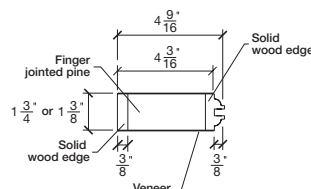

FOR SMALLER SIZES REFER TO MODEL #1M20 P.64

1M40 (40 mm)

WIDTH			
36"	4 3/16"	27 5/8"	4 3/16"
34"	4 3/16"	25 5/8"	4 3/16"
32"	4 3/16"	23 5/8"	4 3/16"
30"	4 3/16"	21 5/8"	4 3/16"
28"	4 3/16"	19 5/8"	4 3/16"
26"	4 3/16"	17 5/8"	4 3/16"
24"	4 3/16"	15 5/8"	4 3/16"
22"	4 3/16"	13 5/8"	4 3/16"
20"	4 3/16"	11 5/8"	4 3/16"

FOR SMALLER SIZES REFER TO MODEL #1M20 P.64

WITH PANEL ONLY

Aluminum grill color
 # 1XX2 = Flat Silver
 # 1XX9 = Stainless

SIDERAIL
ALUMINUM GRILL

SIDERAIL