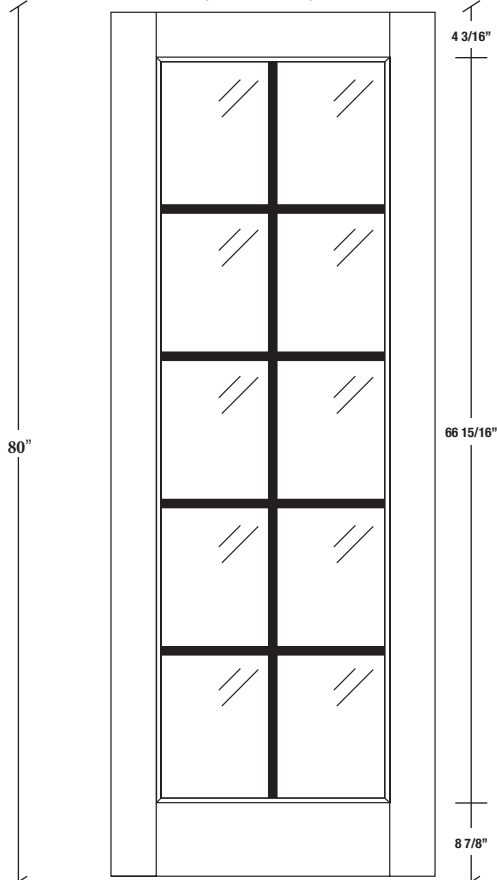

Technical drawings 6/8 - 7/0 - 8/0

One Lite Door / Loft Series - U.S. specs

www.pbidoors.com

1M40 (40 mm)

WIDTH			
36"	4 3/16"	27 5/8"	4 3/16"
34"	4 3/16"	25 5/8"	4 3/16"
32"	4 3/16"	23 5/8"	4 3/16"
30"	4 3/16"	21 5/8"	4 3/16"
28"	4 3/16"	19 5/8"	4 3/16"
26"	4 3/16"	17 5/8"	4 3/16"
24"	4 3/16"	15 5/8"	4 3/16"
22"	4 3/16"	13 5/8"	4 3/16"
20"	4 3/16"	11 5/8"	4 3/16"

FOR SMALLER SIZES REFER TO MODEL #1M20 P.64

1M40 (40 mm)

WIDTH			
36"	4 3/16"	27 5/8"	4 3/16"
34"	4 3/16"	25 5/8"	4 3/16"
32"	4 3/16"	23 5/8"	4 3/16"
30"	4 3/16"	21 5/8"	4 3/16"
28"	4 3/16"	19 5/8"	4 3/16"
26"	4 3/16"	17 5/8"	4 3/16"
24"	4 3/16"	15 5/8"	4 3/16"
22"	4 3/16"	13 5/8"	4 3/16"
20"	4 3/16"	11 5/8"	4 3/16"

FOR SMALLER SIZES REFER TO MODEL #1M20 P.64

WITH PANEL ONLY

Aluminum grill color
 # 1XX2 = Flat Silver
 # 1XX9 = Stainless

SIDERAIL
ALUMINUM GRILL

SIDERAIL