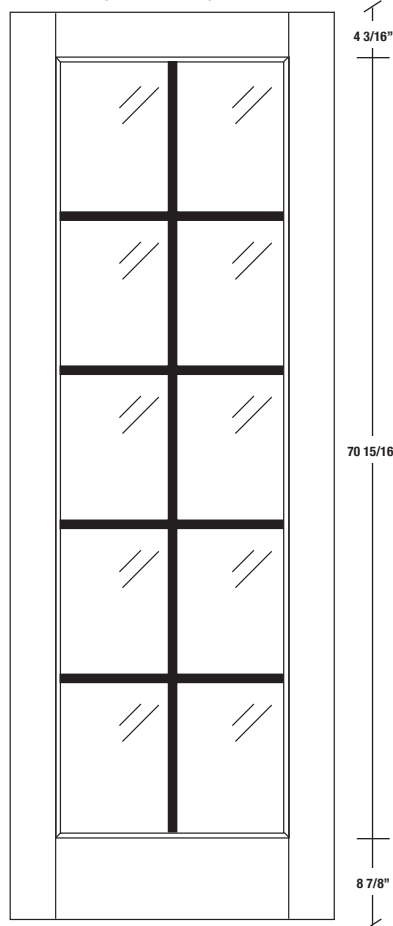

Technical drawings 6/8 - 7/0 - 8/0

One Lite Door / Loft Series - U.S. specs

www.pbidoors.com

1M40 (40 mm)

WIDTH			
36"	4 3/16"	27 5/8"	4 3/16"
34"	4 3/16"	25 5/8"	4 3/16"
32"	4 3/16"	23 5/8"	4 3/16"
30"	4 3/16"	21 5/8"	4 3/16"
28"	4 3/16"	19 5/8"	4 3/16"
26"	4 3/16"	17 5/8"	4 3/16"
24"	4 3/16"	15 5/8"	4 3/16"
22"	4 3/16"	13 5/8"	4 3/16"
20"	4 3/16"	11 5/8"	4 3/16"

FOR SMALLER SIZES REFER TO MODEL #1M20 P.64

1M40 (40 mm)

WIDTH			
36"	4 3/16"	27 5/8"	4 3/16"
34"	4 3/16"	25 5/8"	4 3/16"
32"	4 3/16"	23 5/8"	4 3/16"
30"	4 3/16"	21 5/8"	4 3/16"
28"	4 3/16"	19 5/8"	4 3/16"
26"	4 3/16"	17 5/8"	4 3/16"
24"	4 3/16"	15 5/8"	4 3/16"
22"	4 3/16"	13 5/8"	4 3/16"
20"	4 3/16"	11 5/8"	4 3/16"