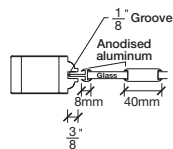

Technical drawings 6/7 - 6/11 - 7/11

One Lite Bifold Door / Loft Series - U.S. specs

www.pbidoors.com

Aluminum grill color
 # 1XX2 = Flat Silver
 # 1XX9 = Stainless

1 3/8" SIDERAIL
ALUMINUM GRILL

1 3/8" SIDERAIL