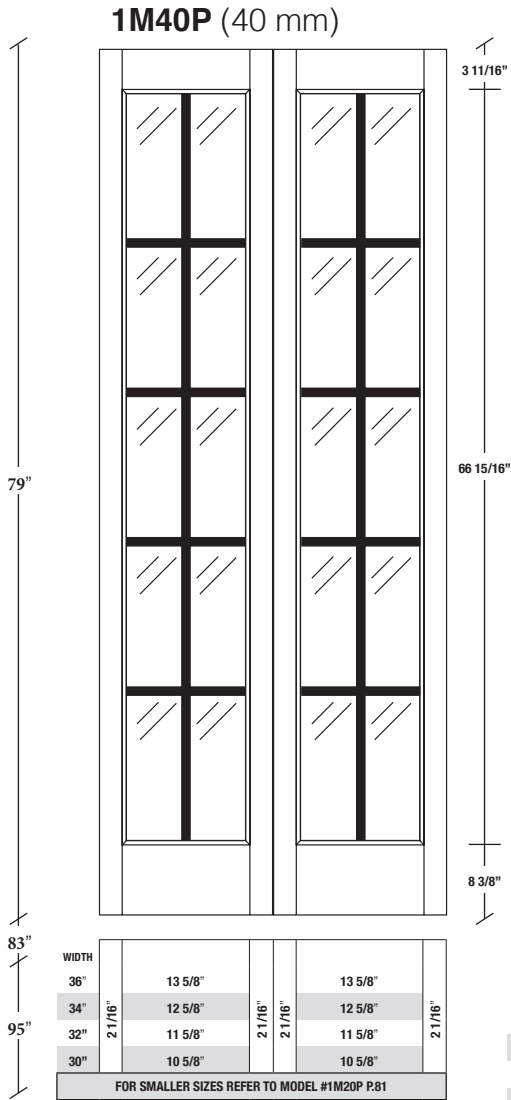

Technical drawings 6/7 - 6/11 - 7/11

One Lite Bifold Door / Loft Series - U.S. specs

www.pbidoors.com

Aluminum grill color
 # 1XX2 = Flat Silver
 # 1XX9 = Stainless

1 3/8" SIDERAIL
ALUMINUM GRILL

1 3/8" SIDERAIL