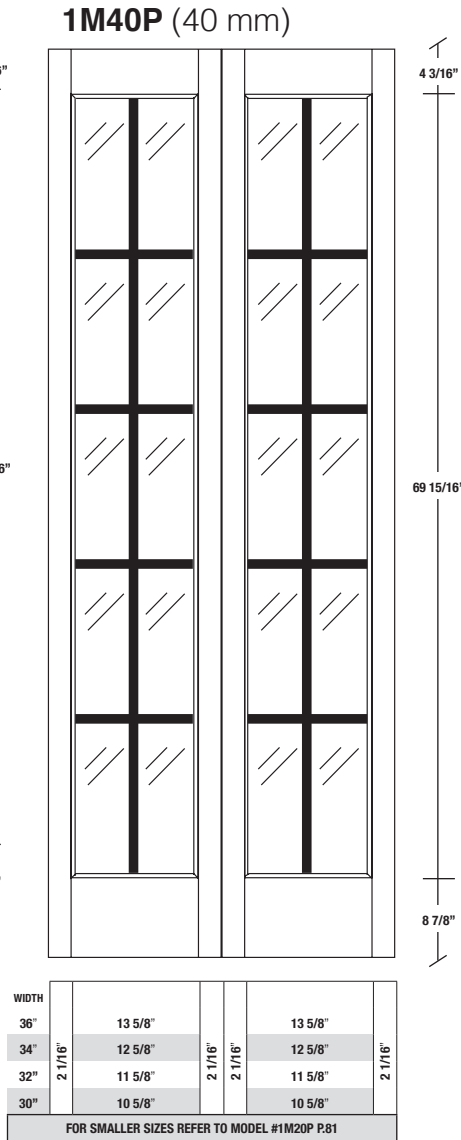

Technical drawings 6/7 - 6/11 - 7/11

One Lite Bifold Door / Loft Series - U.S. specs

www.pbidoors.com

Aluminum grill color
 # 1XX2 = Flat Silver
 # 1XX9 = Stainless

1 3/8" SIDERAIL
ALUMINUM GRILL

1 3/8" SIDERAIL