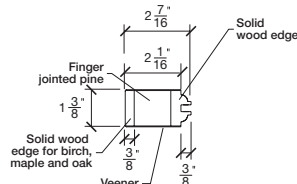

Technical drawings 6/7 - 6/11 - 7/11

One Lite Bifold Door / Loft Series - U.S. specs

www.pbidoors.com

Aluminum grill color
 # 1XX2 = Flat Silver
 # 1XX9 = Stainless

1 3/8" SIDERAIL
ALUMINUM GRILL

1 3/8" SIDERAIL