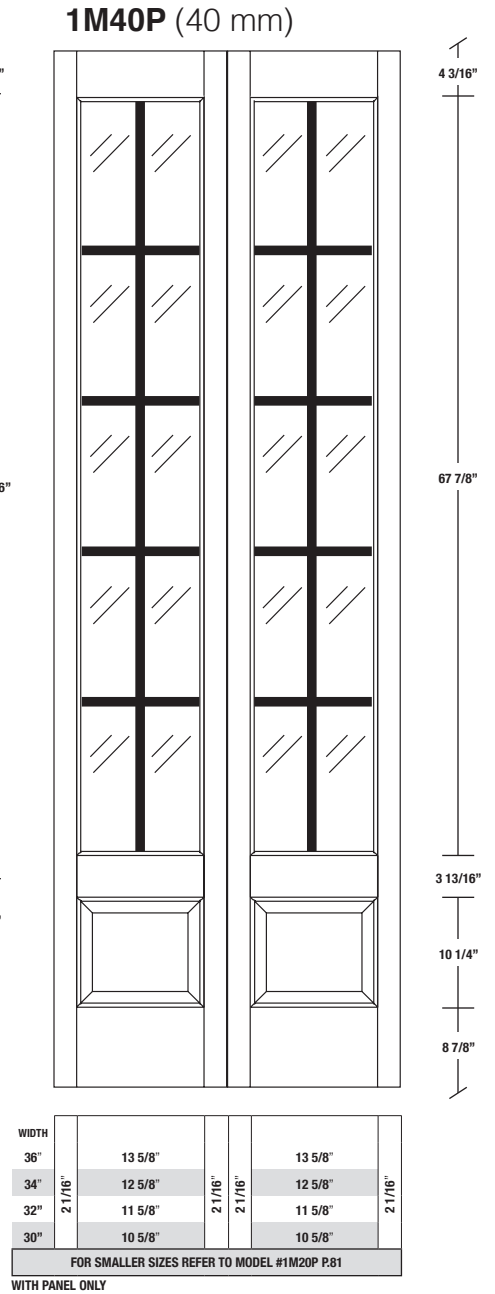

Technical drawings 6/7 - 6/11 - 7/11

One Lite Bifold Door / Loft Series - U.S. specs

www.pbidoors.com

Aluminum grill color
 # 1XX2 = Flat Silver
 # 1XX9 = Stainless

1 3/8" SIDERAIL
ALUMINUM GRILL

1 3/8" SIDERAIL