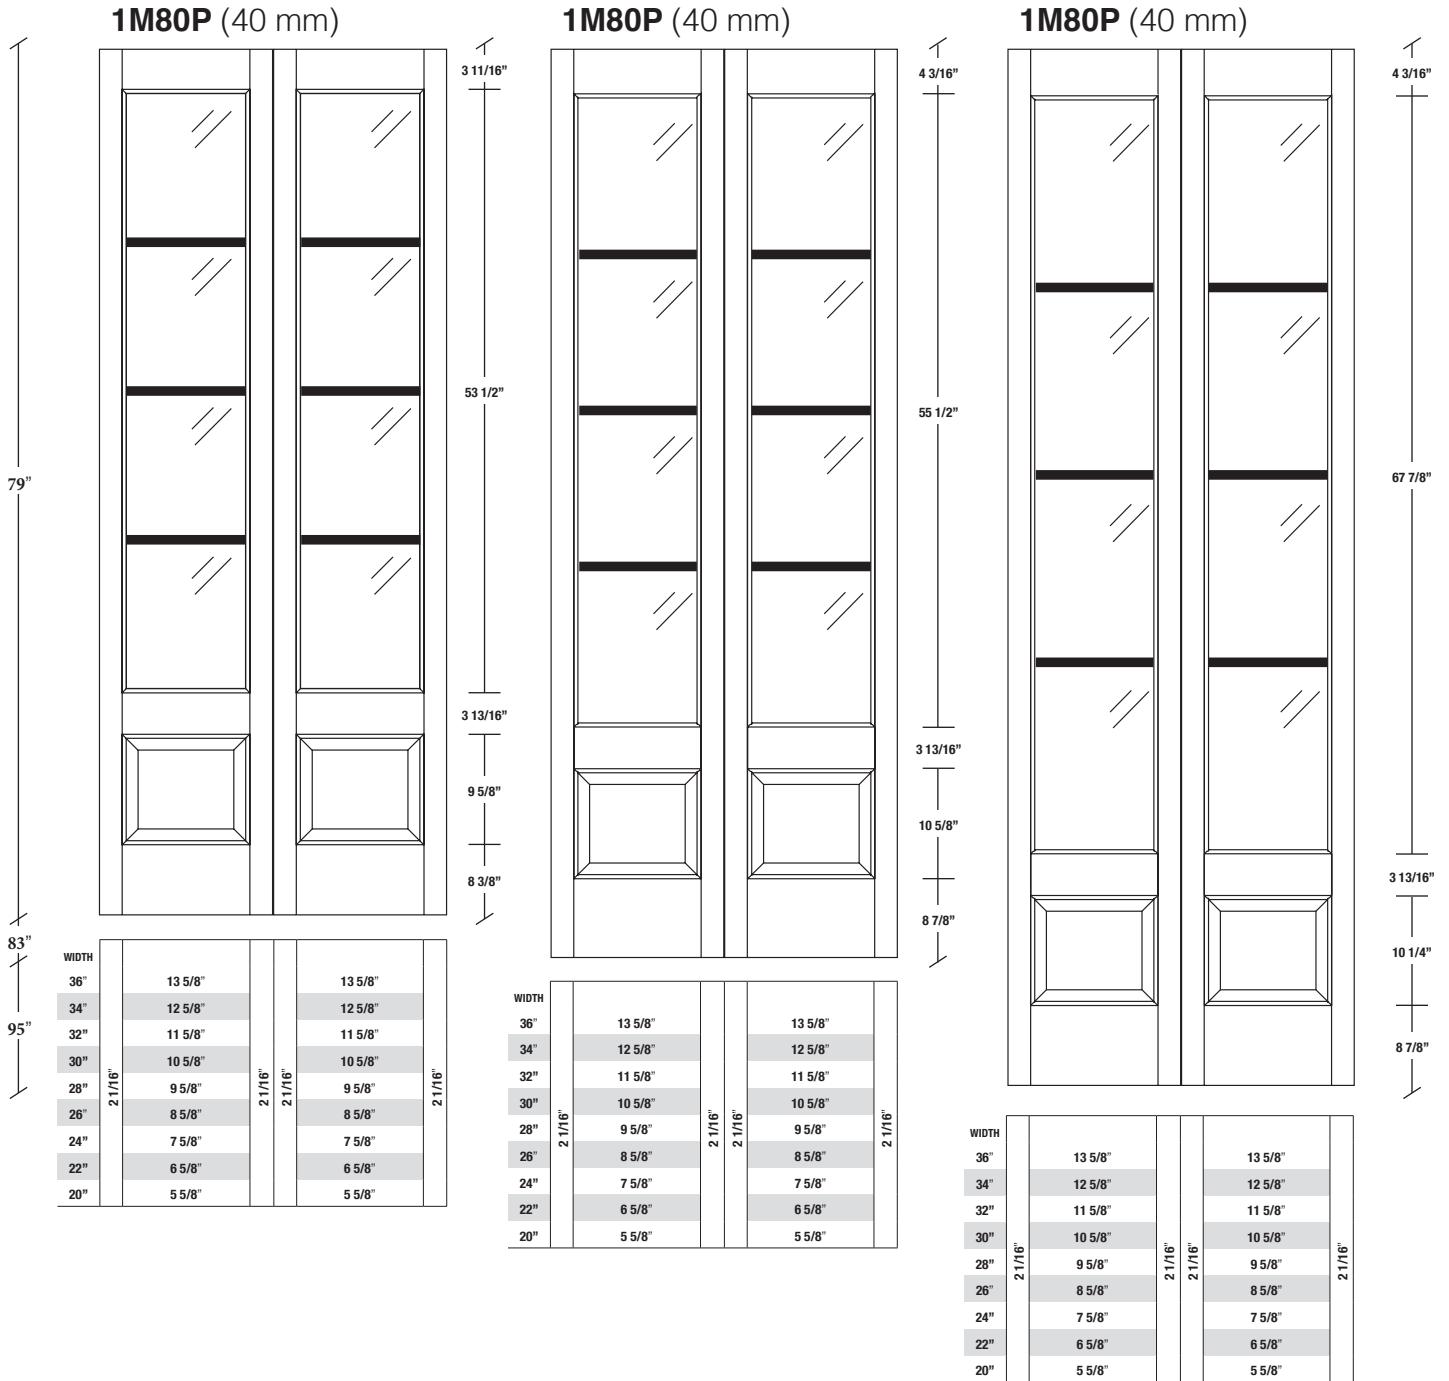

# Technical drawings 6/7 - 6/11 - 7/11

One Lite Bifold Door / Loft Series - U.S. specs

www.pbidoors.com

**Aluminum grill color**  
 # 1XX2 = Flat Silver  
 # 1XX9 = Stainless

1 3/8" SIDERAIL  
 ALUMINUM GRILL

1 3/8" SIDERAIL

\* Wood veneer on stain grade doors only

5/8" PANEL

février 2018 (revision 01)