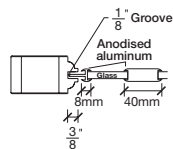

# Technical drawings 6/7 - 6/11 - 7/11

One Lite Bifold Door / Loft Series - U.S. specs

www.pbidoors.com

**Aluminum grill color**  
 # 1XX2 = Flat Silver  
 # 1XX9 = Stainless

1 3/8" SIDERAIL  
 ALUMINUM GRILL

1 3/8" SIDERAIL

\* Wood veneer on stain grade doors only

5/8" PANEL

février 2018 (revision 01)