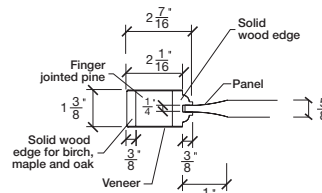

# Technical drawings 6/7 - 6/11 - 7/11

One Lite Bifold Door / Loft Series - U.S. specs

www.pbidoors.com

**Aluminum grill color**  
 # 1XX2 = Flat Silver  
 # 1XX9 = Stainless

1 3/8" SIDERAIL  
 ALUMINUM GRILL

1 3/8" SIDERAIL

\* Wood veneer on stain grade doors only

5/8" PANEL

février 2018 (revision 01)