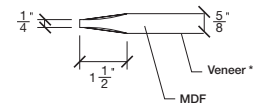

# Technical drawings 6/7 - 6/11 - 7/11

One Lite Bifold Door / Loft Series - U.S. specs

www.pbidoors.com

**Aluminum grill color**  
 # 1XX2 = Flat Silver  
 # 1XX9 = Stainless

1 3/8" SIDERAIL  
 ALUMINUM GRILL

1 3/8" SIDERAIL

\* Wood veneer on stain grade doors only

5/8" PANEL

février 2018 (revision 01)