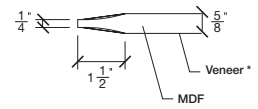

* Wood veneer on stain grade doors only

5/8" PANEL