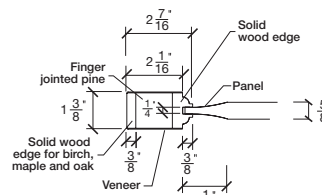

Technical drawings 6/7 - 6/11 - 7/11

One Lite Bifold Door / Loft Series - U.S. specs

www.pbidoors.com

1MA0P (40 mm)

1MA0P (40 mm)

1MA0P (40 mm)

Aluminum grill color
 # 1XX2 = Flat Silver
 # 1XX9 = Stainless

1 3/8" SIDERAIL
 ALUMINUM GRILL

1 3/8" SIDERAIL

* Wood veneer on stain grade doors only

5/8" PANEL