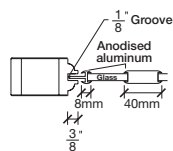

Technical drawings 6/7 - 6/11 - 7/11

One Lite Bifold Door / Loft Series - U.S. specs

www.pbidoors.com

1MA0P (40 mm)

1MA0P (40 mm)

1MA0P (40 mm)

Aluminum grill color
 # 1XX2 = Flat Silver
 # 1XX9 = Stainless