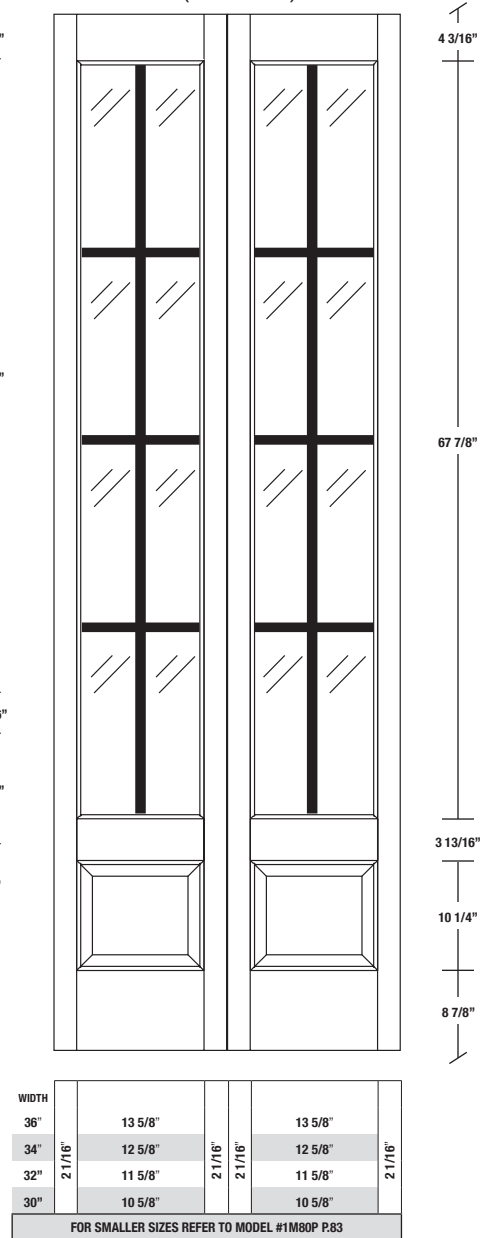

Technical drawings 6/7 - 6/11 - 7/11

One Lite Bifold Door / Loft Series - U.S. specs

www.pbidoors.com

1MA0P (40 mm)

1MA0P (40 mm)

1MA0P (40 mm)

Aluminum grill color
 # 1XX2 = Flat Silver
 # 1XX9 = Stainless

1 3/8" SIDERAIL
 ALUMINUM GRILL

1 3/8" SIDERAIL

* Wood veneer on stain grade doors only

5/8" PANEL