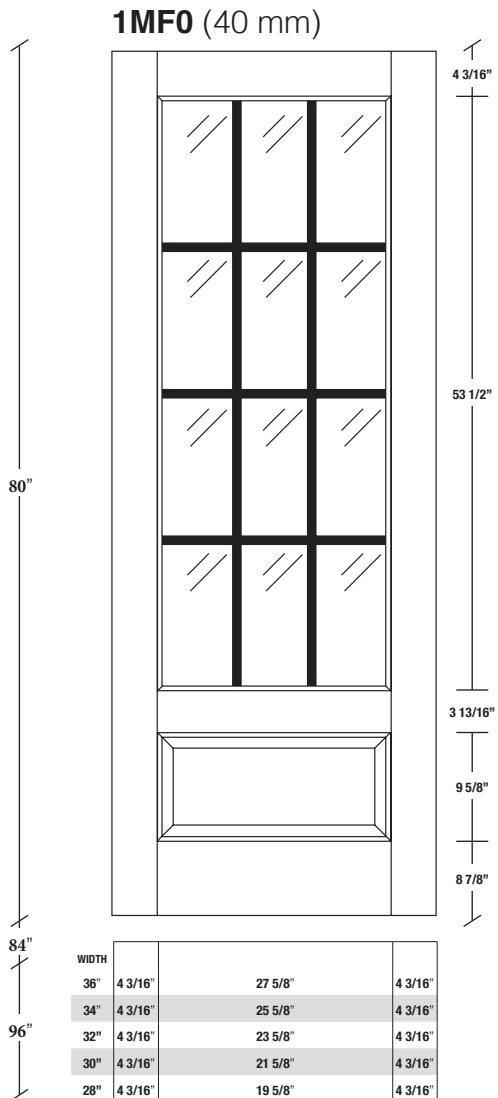

# Technical drawings 6/8 - 7/0 - 8/0

One Lite Door / Loft Series - U.S. specs

www.pbidoors.com

WIDTH			
36"	4 3/16"	27 5/8"	4 3/16"
34"	4 3/16"	25 5/8"	4 3/16"
32"	4 3/16"	23 5/8"	4 3/16"
30"	4 3/16"	21 5/8"	4 3/16"
28"	4 3/16"	19 5/8"	4 3/16"

FOR SMALLER SIZES REFER TO MODEL #1MA0 P.57

WIDTH			
36"	4 3/16"	27 5/8"	4 3/16"
34"	4 3/16"	25 5/8"	4 3/16"
32"	4 3/16"	23 5/8"	4 3/16"
30"	4 3/16"	21 5/8"	4 3/16"
28"	4 3/16"	19 5/8"	4 3/16"

FOR SMALLER SIZES REFER TO MODEL #1MA0 P.57

WIDTH			
36"	4 3/16"	27 5/8"	4 3/16"
34"	4 3/16"	25 5/8"	4 3/16"
32"	4 3/16"	23 5/8"	4 3/16"
30"	4 3/16"	21 5/8"	4 3/16"
28"	4 3/16"	19 5/8"	4 3/16"

FOR SMALLER SIZES REFER TO MODEL #1MA0 P.57

**Aluminum grill color**  
 # 1XX2 = Flat Silver  
 # 1XX9 = Stainless

**SIDERAIL ALUMINUM GRILL**

**SIDERAIL**

\* Wood veneer on stain grade doors only

**5/8" PANEL**

février 2018 (revision 01)