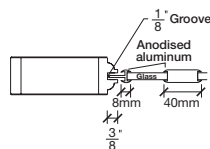

# Technical drawings 6/8 - 7/0 - 8/0

One Lite Door / Loft Series - U.S. specs

www.pbidoors.com

WIDTH			
36"	4 3/16"	27 5/8"	4 3/16"
34"	4 3/16"	25 5/8"	4 3/16"
32"	4 3/16"	23 5/8"	4 3/16"
30"	4 3/16"	21 5/8"	4 3/16"
28"	4 3/16"	19 5/8"	4 3/16"

FOR SMALLER SIZES REFER TO MODEL #1MA0 P.57

WIDTH			
36"	4 3/16"	27 5/8"	4 3/16"
34"	4 3/16"	25 5/8"	4 3/16"
32"	4 3/16"	23 5/8"	4 3/16"
30"	4 3/16"	21 5/8"	4 3/16"
28"	4 3/16"	19 5/8"	4 3/16"

FOR SMALLER SIZES REFER TO MODEL #1MA0 P.57

WIDTH			
36"	4 3/16"	27 5/8"	4 3/16"
34"	4 3/16"	25 5/8"	4 3/16"
32"	4 3/16"	23 5/8"	4 3/16"
30"	4 3/16"	21 5/8"	4 3/16"
28"	4 3/16"	19 5/8"	4 3/16"

FOR SMALLER SIZES REFER TO MODEL #1MA0 P.57

**Aluminum grill color**  
 # 1XX2 = Flat Silver  
 # 1XX9 = Stainless