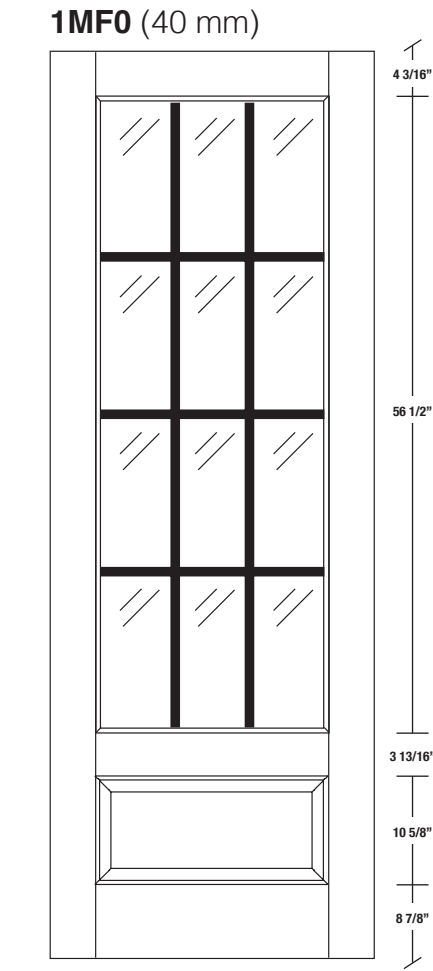

# Technical drawings 6/8 - 7/0 - 8/0

One Lite Door / Loft Series - U.S. specs

www.pbidoors.com

WIDTH			
36"	4 3/16"	27 5/8"	4 3/16"
34"	4 3/16"	25 5/8"	4 3/16"
32"	4 3/16"	23 5/8"	4 3/16"
30"	4 3/16"	21 5/8"	4 3/16"
28"	4 3/16"	19 5/8"	4 3/16"

FOR SMALLER SIZES REFER TO MODEL #1MA0 P.57

WIDTH			
36"	4 3/16"	27 5/8"	4 3/16"
34"	4 3/16"	25 5/8"	4 3/16"
32"	4 3/16"	23 5/8"	4 3/16"
30"	4 3/16"	21 5/8"	4 3/16"
28"	4 3/16"	19 5/8"	4 3/16"

FOR SMALLER SIZES REFER TO MODEL #1MA0 P.57

WIDTH			
36"	4 3/16"	27 5/8"	4 3/16"
34"	4 3/16"	25 5/8"	4 3/16"
32"	4 3/16"	23 5/8"	4 3/16"
30"	4 3/16"	21 5/8"	4 3/16"
28"	4 3/16"	19 5/8"	4 3/16"

FOR SMALLER SIZES REFER TO MODEL #1MA0 P.57

**Aluminum grill color**  
 # 1XX2 = Flat Silver  
 # 1XX9 = Stainless