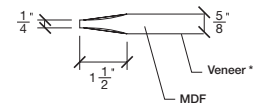

* Wood veneer on stain grade doors only

5/8" PANEL

février 2018 (revision 01)