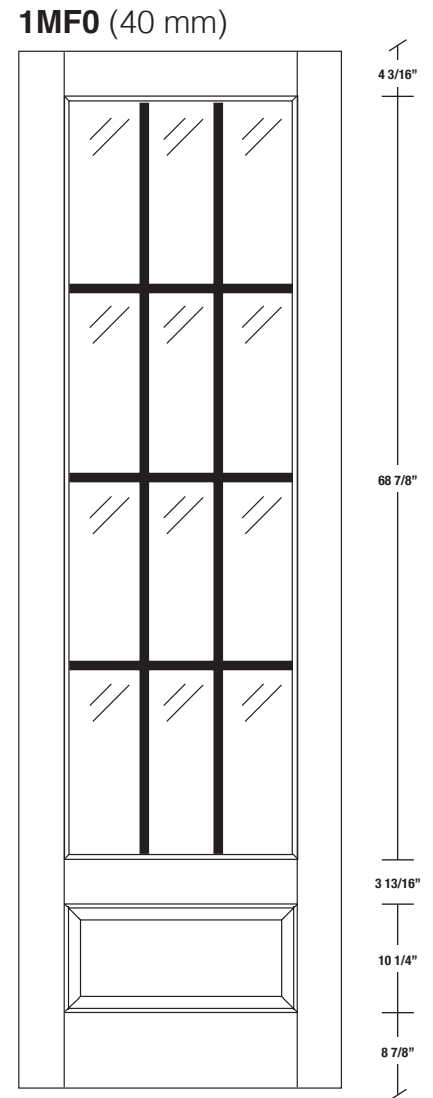

# Technical drawings 6/8 - 7/0 - 8/0

One Lite Door / Loft Series - U.S. specs

www.pbidoors.com

WIDTH			
36"	4 3/16"	27 5/8"	4 3/16"
34"	4 3/16"	25 5/8"	4 3/16"
32"	4 3/16"	23 5/8"	4 3/16"
30"	4 3/16"	21 5/8"	4 3/16"
28"	4 3/16"	19 5/8"	4 3/16"

FOR SMALLER SIZES REFER TO MODEL #1MA0 P.57

WIDTH			
36"	4 3/16"	27 5/8"	4 3/16"
34"	4 3/16"	25 5/8"	4 3/16"
32"	4 3/16"	23 5/8"	4 3/16"
30"	4 3/16"	21 5/8"	4 3/16"
28"	4 3/16"	19 5/8"	4 3/16"

FOR SMALLER SIZES REFER TO MODEL #1MA0 P.57

WIDTH			
36"	4 3/16"	27 5/8"	4 3/16"
34"	4 3/16"	25 5/8"	4 3/16"
32"	4 3/16"	23 5/8"	4 3/16"
30"	4 3/16"	21 5/8"	4 3/16"
28"	4 3/16"	19 5/8"	4 3/16"

FOR SMALLER SIZES REFER TO MODEL #1MA0 P.57

**Aluminum grill color**  
 # 1XX2 = Flat Silver  
 # 1XX9 = Stainless