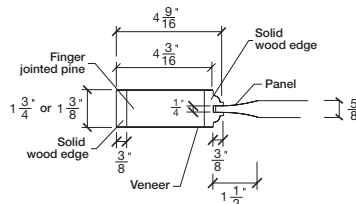

SIDERAIL

* Wood veneer on stain grade doors only

février 2018 (revision 01)