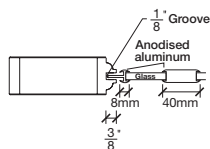

WIDTH			
36"	4 3/16"	27 5/8"	4 3/16"
34"	4 3/16"	25 5/8"	4 3/16"
32"	4 3/16"	23 5/8"	4 3/16"
30"	4 3/16"	21 5/8"	4 3/16"
28"	4 3/16"	19 5/8"	4 3/16"
26"	4 3/16"	17 5/8"	4 3/16"
24"	4 3/16"	15 5/8"	4 3/16"
22"	4 3/16"	13 5/8"	4 3/16"
20"	4 3/16"	11 5/8"	4 3/16"
18"	4 3/16"	9 5/8"	4 3/16"
16"	4 3/16"	7 5/8"	4 3/16"
15"	2 1/16"	10 7/8"	2 1/16"
14"	2 1/16"	9 7/8"	2 1/16"
12"	2 1/16"	7 7/8"	2 1/16"

WIDTH			
36"	4 3/16"	27 5/8"	4 3/16"
34"	4 3/16"	25 5/8"	4 3/16"
32"	4 3/16"	23 5/8"	4 3/16"
30"	4 3/16"	21 5/8"	4 3/16"
28"	4 3/16"	19 5/8"	4 3/16"
26"	4 3/16"	17 5/8"	4 3/16"
24"	4 3/16"	15 5/8"	4 3/16"
22"	4 3/16"	13 5/8"	4 3/16"
20"	4 3/16"	11 5/8"	4 3/16"
18"	4 3/16"	9 5/8"	4 3/16"
16"	4 3/16"	7 5/8"	4 3/16"
15"	2 1/16"	10 7/8"	2 1/16"
14"	2 1/16"	9 7/8"	2 1/16"
12"	2 1/16"	7 7/8"	2 1/16"

WIDTH			
36"	4 3/16"	27 5/8"	4 3/16"
34"	4 3/16"	25 5/8"	4 3/16"
32"	4 3/16"	23 5/8"	4 3/16"
30"	4 3/16"	21 5/8"	4 3/16"
28"	4 3/16"	19 5/8"	4 3/16"
26"	4 3/16"	17 5/8"	4 3/16"
24"	4 3/16"	15 5/8"	4 3/16"
22"	4 3/16"	13 5/8"	4 3/16"
20"	4 3/16"	11 5/8"	4 3/16"
18"	4 3/16"	9 5/8"	4 3/16"
16"	4 3/16"	7 5/8"	4 3/16"
15"	2 1/16"	10 7/8"	2 1/16"
14"	2 1/16"	9 7/8"	2 1/16"
12"	2 1/16"	7 7/8"	2 1/16"

Aluminum grill color
1XX2 = Flat Silver
1XX9 = Stainless

SIDERAIL ALUMINUM GRILL