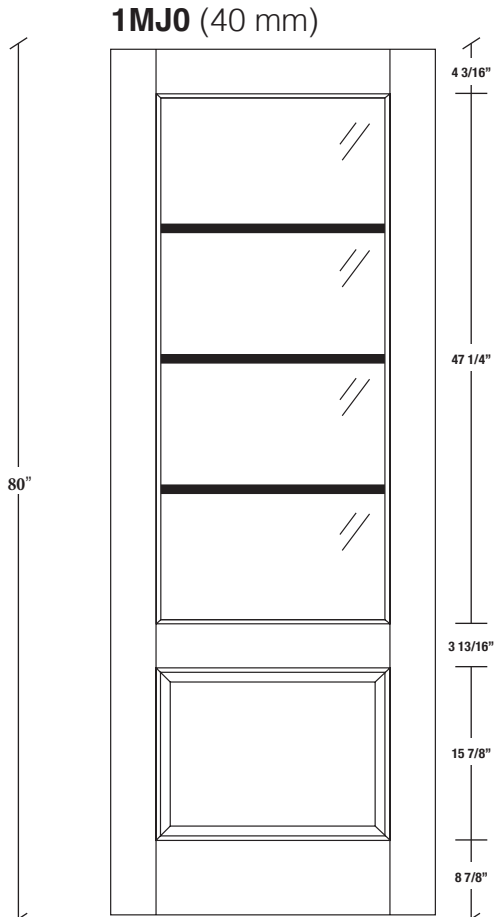

Technical drawings 6/8 - 7/0 - 8/0

One Lite Door / Loft Series - U.S. specs

www.pbidoors.com

WIDTH			
36"	4 3/16"	27 5/8"	4 3/16"
34"	4 3/16"	25 5/8"	4 3/16"
32"	4 3/16"	23 5/8"	4 3/16"
30"	4 3/16"	21 5/8"	4 3/16"
28"	4 3/16"	19 5/8"	4 3/16"
26"	4 3/16"	17 5/8"	4 3/16"
24"	4 3/16"	15 5/8"	4 3/16"
22"	4 3/16"	13 5/8"	4 3/16"
20"	4 3/16"	11 5/8"	4 3/16"
18"	4 3/16"	9 5/8"	4 3/16"
16"	4 3/16"	7 5/8"	4 3/16"
15"	2 1/16"	10 7/8"	2 1/16"
14"	2 1/16"	9 7/8"	2 1/16"
12"	2 1/16"	7 7/8"	2 1/16"

WIDTH			
36"	4 3/16"	27 5/8"	4 3/16"
34"	4 3/16"	25 5/8"	4 3/16"
32"	4 3/16"	23 5/8"	4 3/16"
30"	4 3/16"	21 5/8"	4 3/16"
28"	4 3/16"	19 5/8"	4 3/16"
26"	4 3/16"	17 5/8"	4 3/16"
24"	4 3/16"	15 5/8"	4 3/16"
22"	4 3/16"	13 5/8"	4 3/16"
20"	4 3/16"	11 5/8"	4 3/16"
18"	4 3/16"	9 5/8"	4 3/16"
16"	4 3/16"	7 5/8"	4 3/16"
15"	2 1/16"	10 7/8"	2 1/16"
14"	2 1/16"	9 7/8"	2 1/16"
12"	2 1/16"	7 7/8"	2 1/16"