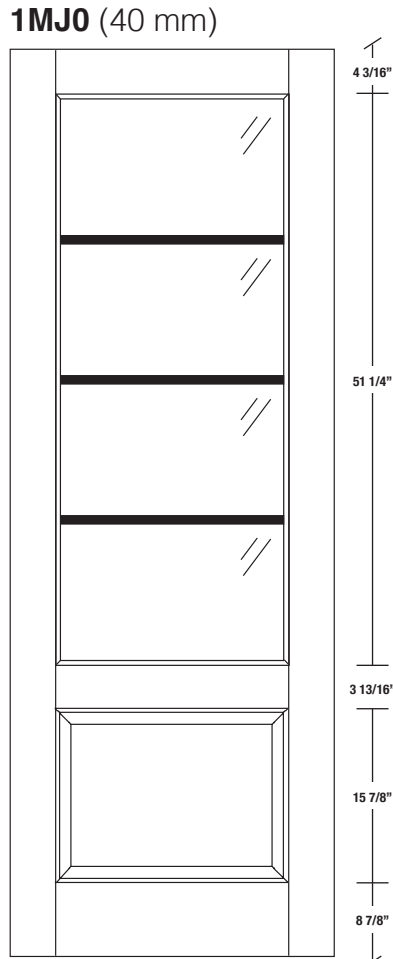

Technical drawings 6/8 - 7/0 - 8/0

One Lite Door / Loft Series - U.S. specs

www.pbidoors.com

WIDTH			
36"	4 3/16"	27 5/8"	4 3/16"
34"	4 3/16"	25 5/8"	4 3/16"
32"	4 3/16"	23 5/8"	4 3/16"
30"	4 3/16"	21 5/8"	4 3/16"
28"	4 3/16"	19 5/8"	4 3/16"
26"	4 3/16"	17 5/8"	4 3/16"
24"	4 3/16"	15 5/8"	4 3/16"
22"	4 3/16"	13 5/8"	4 3/16"
20"	4 3/16"	11 5/8"	4 3/16"
18"	4 3/16"	9 5/8"	4 3/16"
16"	4 3/16"	7 5/8"	4 3/16"
15"	2 1/16"	10 7/8"	2 1/16"
14"	2 1/16"	9 7/8"	2 1/16"
12"	2 1/16"	7 7/8"	2 1/16"

WIDTH			
36"	4 3/16"	27 5/8"	4 3/16"
34"	4 3/16"	25 5/8"	4 3/16"
32"	4 3/16"	23 5/8"	4 3/16"
30"	4 3/16"	21 5/8"	4 3/16"
28"	4 3/16"	19 5/8"	4 3/16"
26"	4 3/16"	17 5/8"	4 3/16"
24"	4 3/16"	15 5/8"	4 3/16"
22"	4 3/16"	13 5/8"	4 3/16"
20"	4 3/16"	11 5/8"	4 3/16"
18"	4 3/16"	9 5/8"	4 3/16"
16"	4 3/16"	7 5/8"	4 3/16"
15"	2 1/16"	10 7/8"	2 1/16"
14"	2 1/16"	9 7/8"	2 1/16"
12"	2 1/16"	7 7/8"	2 1/16"