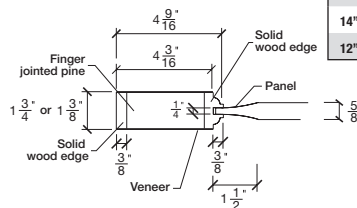

SIDERAIL

* Wood veneer on stain grade doors only

février 2018 (revision 01)