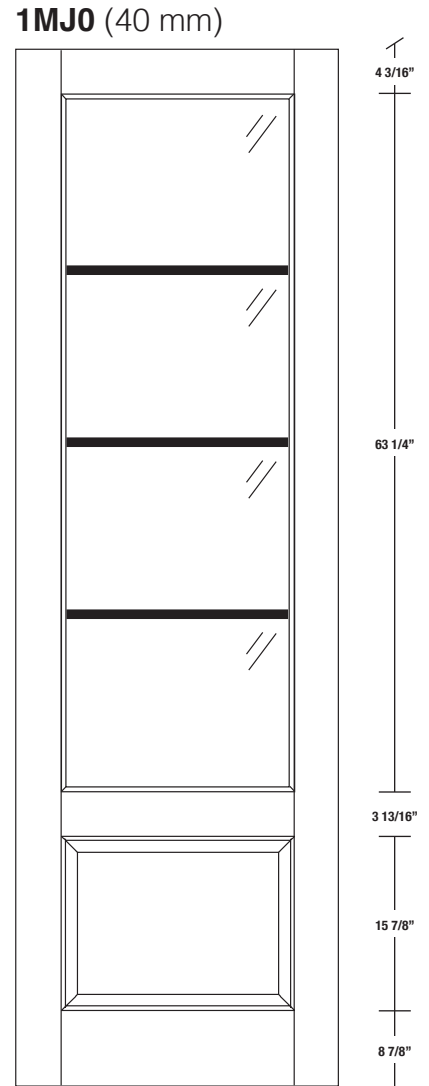

Technical drawings 6/8 - 7/0 - 8/0

One Lite Door / Loft Series - U.S. specs

www.pbidoors.com

WIDTH			
36"	4 3/16"	27 5/8"	4 3/16"
34"	4 3/16"	25 5/8"	4 3/16"
32"	4 3/16"	23 5/8"	4 3/16"
30"	4 3/16"	21 5/8"	4 3/16"
28"	4 3/16"	19 5/8"	4 3/16"
26"	4 3/16"	17 5/8"	4 3/16"
24"	4 3/16"	15 5/8"	4 3/16"
22"	4 3/16"	13 5/8"	4 3/16"
20"	4 3/16"	11 5/8"	4 3/16"
18"	4 3/16"	9 5/8"	4 3/16"
16"	4 3/16"	7 5/8"	4 3/16"
15"	2 1/16"	10 7/8"	2 1/16"
14"	2 1/16"	9 7/8"	2 1/16"
12"	2 1/16"	7 7/8"	2 1/16"

WIDTH			
36"	4 3/16"	27 5/8"	4 3/16"
34"	4 3/16"	25 5/8"	4 3/16"
32"	4 3/16"	23 5/8"	4 3/16"
30"	4 3/16"	21 5/8"	4 3/16"
28"	4 3/16"	19 5/8"	4 3/16"
26"	4 3/16"	17 5/8"	4 3/16"
24"	4 3/16"	15 5/8"	4 3/16"
22"	4 3/16"	13 5/8"	4 3/16"
20"	4 3/16"	11 5/8"	4 3/16"
18"	4 3/16"	9 5/8"	4 3/16"
16"	4 3/16"	7 5/8"	4 3/16"
15"	2 1/16"	10 7/8"	2 1/16"
14"	2 1/16"	9 7/8"	2 1/16"
12"	2 1/16"	7 7/8"	2 1/16"