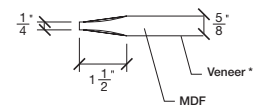

WIDTH			
36"	4 3/16"	27 5/8"	4 3/16"
34"	4 3/16"	25 5/8"	4 3/16"
32"	4 3/16"	23 5/8"	4 3/16"
30"	4 3/16"	21 5/8"	4 3/16"
28"	4 3/16"	19 5/8"	4 3/16"
26"	4 3/16"	17 5/8"	4 3/16"
24"	4 3/16"	15 5/8"	4 3/16"
22"	4 3/16"	13 5/8"	4 3/16"
20"	4 3/16"	11 5/8"	4 3/16"
18"	4 3/16"	9 5/8"	4 3/16"
16"	4 3/16"	7 5/8"	4 3/16"
15"	2 1/16"	10 7/8"	2 1/16"
14"	2 1/16"	9 7/8"	2 1/16"
12"	2 1/16"	7 7/8"	2 1/16"

Aluminum grill color
 # 1XX2 = Flat Silver
 # 1XX9 = Stainless

SIDERAIL ALUMINUM GRILL

SIDERAIL

5/8" PANEL

* Wood veneer on stain grade doors only

février 2018 (revision 01)