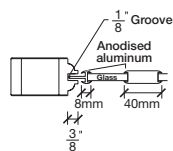

# Technical drawings 6/7 - 6/11 - 7/11

One Lite Bifold Door / Loft Series - U.S. specs

www.pbidoors.com

**Aluminum grill color**  
 # 1XX2 = Flat Silver  
 # 1XX9 = Stainless

1 SIDERAIL  
ALUMINUM GRILL

1 SIDERAIL