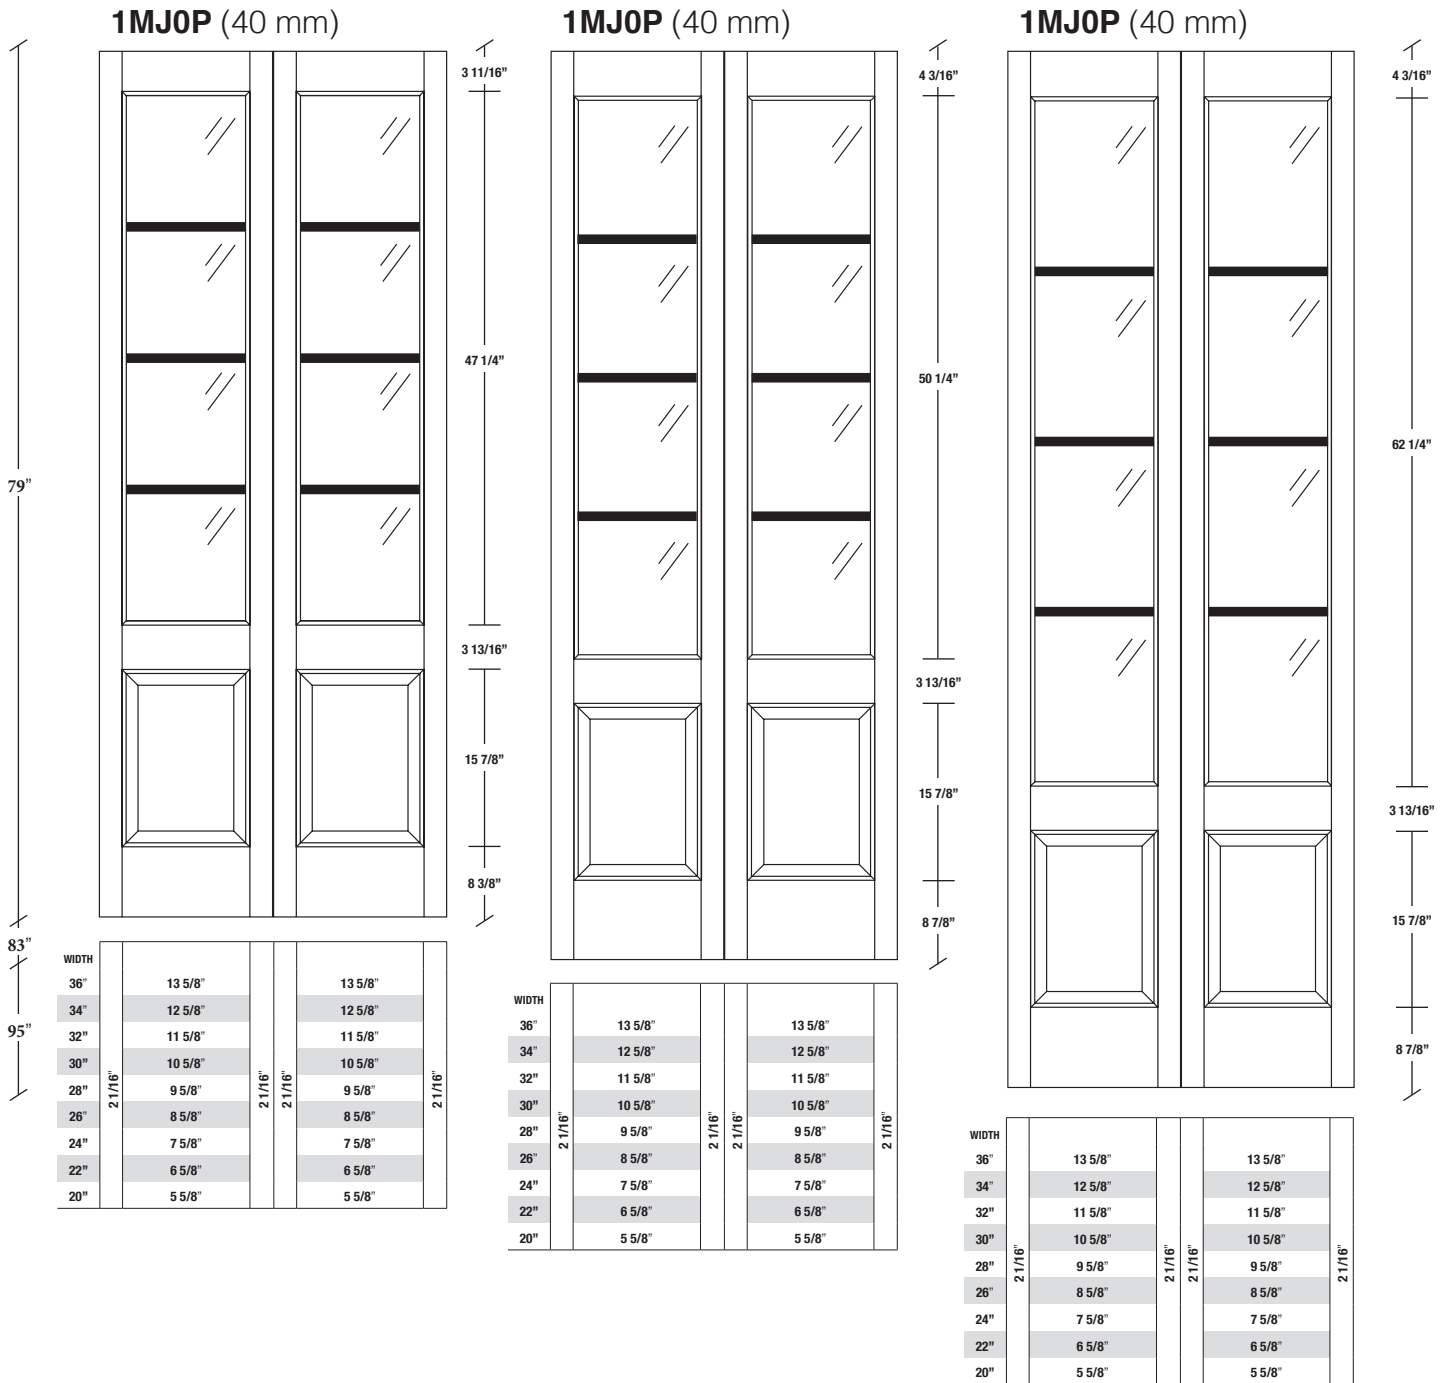

# Technical drawings 6/7 - 6/11 - 7/11

One Lite Bifold Door / Loft Series - U.S. specs

www.pbidoors.com

**Aluminum grill color**  
 # 1XX2 = Flat Silver  
 # 1XX9 = Stainless

1 SIDERAIL  
ALUMINUM GRILL

1 SIDERAIL

\* Wood veneer on stain grade doors only

5/8 PANEL

février 2018 (revision 01)