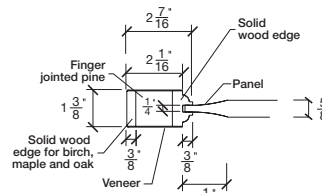

# Technical drawings 6/7 - 6/11 - 7/11

One Lite Bifold Door / Loft Series - U.S. specs

www.pbidoors.com

**Aluminum grill color**  
 # 1XX2 = Flat Silver  
 # 1XX9 = Stainless

1 SIDERAIL  
ALUMINUM GRILL

1 SIDERAIL

\* Wood veneer on stain grade doors only

5/8 PANEL

février 2018 (revision 01)