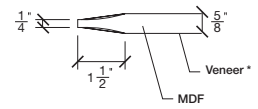

# Technical drawings 6/7 - 6/11 - 7/11

One Lite Bifold Door / Loft Series - U.S. specs

www.pbidoors.com

**Aluminum grill color**  
 # 1XX2 = Flat Silver  
 # 1XX9 = Stainless

1 SIDERAIL  
ALUMINUM GRILL

1 SIDERAIL