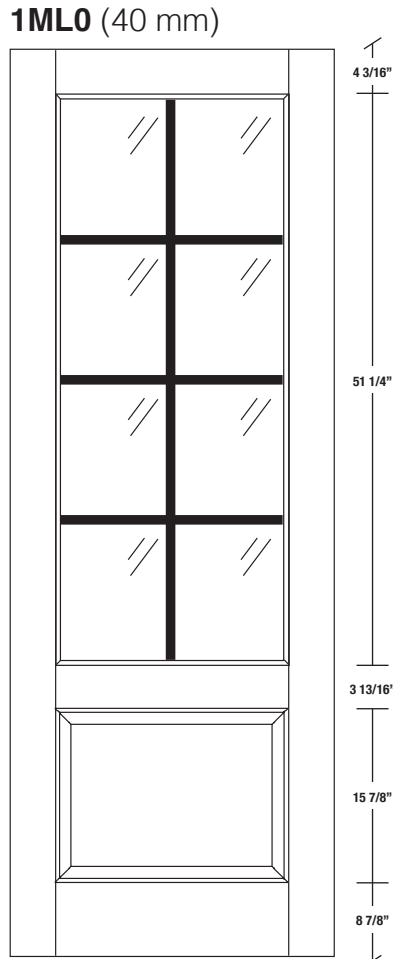

Technical drawings 6/8 - 7/0 - 8/0

One Lite Door / Loft Series - U.S. specs

www.pbidoors.com

WIDTH			
36"	4 3/16"	27 5/8"	4 3/16"
34"	4 3/16"	25 5/8"	4 3/16"
32"	4 3/16"	23 5/8"	4 3/16"
30"	4 3/16"	21 5/8"	4 3/16"
28"	4 3/16"	19 5/8"	4 3/16"
26"	4 3/16"	17 5/8"	4 3/16"
24"	4 3/16"	15 5/8"	4 3/16"
22"	4 3/16"	13 5/8"	4 3/16"
20"	4 3/16"	11 5/8"	4 3/16"

FOR SMALLER SIZES REFER TO MODEL #1MJ0 P.59

WIDTH			
36"	4 3/16"	27 5/8"	4 3/16"
34"	4 3/16"	25 5/8"	4 3/16"
32"	4 3/16"	23 5/8"	4 3/16"
30"	4 3/16"	21 5/8"	4 3/16"
28"	4 3/16"	19 5/8"	4 3/16"
26"	4 3/16"	17 5/8"	4 3/16"
24"	4 3/16"	15 5/8"	4 3/16"
22"	4 3/16"	13 5/8"	4 3/16"
20"	4 3/16"	11 5/8"	4 3/16"

FOR SMALLER SIZES REFER TO MODEL #1MJ0 P.59

Aluminum grill color
 # 1XX2 = Flat Silver
 # 1XX9 = Stainless

SIDERAIL ALUMINUM GRILL

SIDERAIL

* Wood veneer on stain grade doors only

5/8" PANEL

février 2018 (revision 01)