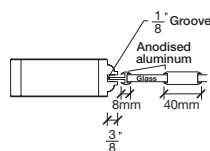

WIDTH			
36"	4 3/16"	27 5/8"	4 3/16"
34"	4 3/16"	25 5/8"	4 3/16"
32"	4 3/16"	23 5/8"	4 3/16"
30"	4 3/16"	21 5/8"	4 3/16"
28"	4 3/16"	19 5/8"	4 3/16"
26"	4 3/16"	17 5/8"	4 3/16"
24"	4 3/16"	15 5/8"	4 3/16"
22"	4 3/16"	13 5/8"	4 3/16"
20"	4 3/16"	11 5/8"	4 3/16"

FOR SMALLER SIZES REFER TO MODEL #1MJ0 P.59

WIDTH			
36"	4 3/16"	27 5/8"	4 3/16"
34"	4 3/16"	25 5/8"	4 3/16"
32"	4 3/16"	23 5/8"	4 3/16"
30"	4 3/16"	21 5/8"	4 3/16"
28"	4 3/16"	19 5/8"	4 3/16"
26"	4 3/16"	17 5/8"	4 3/16"
24"	4 3/16"	15 5/8"	4 3/16"
22"	4 3/16"	13 5/8"	4 3/16"
20"	4 3/16"	11 5/8"	4 3/16"

FOR SMALLER SIZES REFER TO MODEL #1MJ0 P.59

WIDTH			
36"	4 3/16"	27 5/8"	4 3/16"
34"	4 3/16"	25 5/8"	4 3/16"
32"	4 3/16"	23 5/8"	4 3/16"
30"	4 3/16"	21 5/8"	4 3/16"
28"	4 3/16"	19 5/8"	4 3/16"
26"	4 3/16"	17 5/8"	4 3/16"
24"	4 3/16"	15 5/8"	4 3/16"
22"	4 3/16"	13 5/8"	4 3/16"
20"	4 3/16"	11 5/8"	4 3/16"

FOR SMALLER SIZES REFER TO MODEL #1MJ0 P.59

Aluminum grill color
1XX2 = Flat Silver
1XX9 = Stainless

SIDERAIL ALUMINUM GRILL