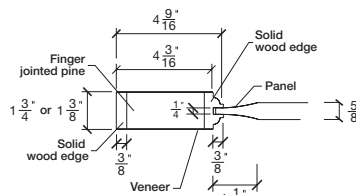

FOR SMALLER SIZES REFER TO MODEL #1MJ0 P.59

WIDTH			
36"	4 3/16"	27 5/8"	4 3/16"
34"	4 3/16"	25 5/8"	4 3/16"
32"	4 3/16"	23 5/8"	4 3/16"
30"	4 3/16"	21 5/8"	4 3/16"
28"	4 3/16"	19 5/8"	4 3/16"
26"	4 3/16"	17 5/8"	4 3/16"
24"	4 3/16"	15 5/8"	4 3/16"
22"	4 3/16"	13 5/8"	4 3/16"
20"	4 3/16"	11 5/8"	4 3/16"

FOR SMALLER SIZES REFER TO MODEL #1MJ0 P.59

Aluminum grill color
 # 1XX2 = Flat Silver
 # 1XX9 = Stainless

SIDERAIL ALUMINUM GRILL

SIDERAIL

* Wood veneer on stain grade doors only

5/8" PANEL

février 2018 (revision 01)