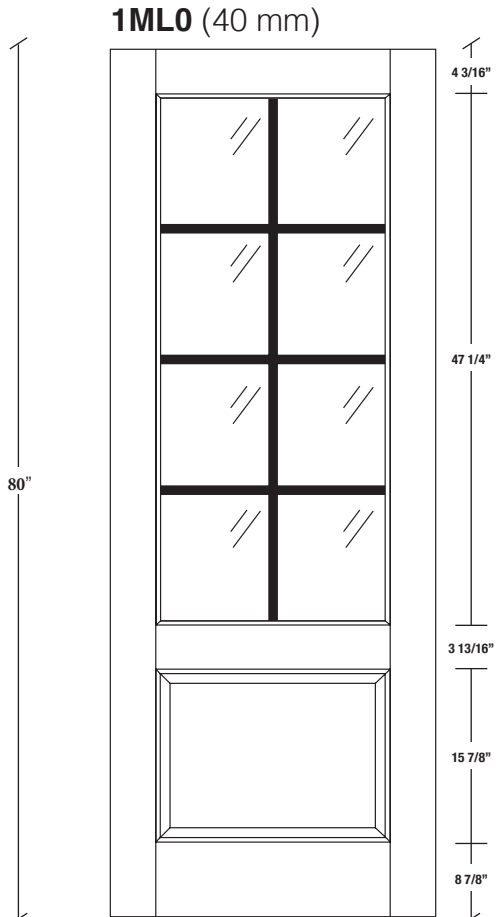

Technical drawings 6/8 - 7/0 - 8/0

One Lite Door / Loft Series - U.S. specs

www.pbidoors.com

WIDTH			
36"	4 3/16"	27 5/8"	4 3/16"
34"	4 3/16"	25 5/8"	4 3/16"
32"	4 3/16"	23 5/8"	4 3/16"
30"	4 3/16"	21 5/8"	4 3/16"
28"	4 3/16"	19 5/8"	4 3/16"
26"	4 3/16"	17 5/8"	4 3/16"
24"	4 3/16"	15 5/8"	4 3/16"
22"	4 3/16"	13 5/8"	4 3/16"
20"	4 3/16"	11 5/8"	4 3/16"

FOR SMALLER SIZES REFER TO MODEL #1MJ0 P.59

WIDTH			
36"	4 3/16"	27 5/8"	4 3/16"
34"	4 3/16"	25 5/8"	4 3/16"
32"	4 3/16"	23 5/8"	4 3/16"
30"	4 3/16"	21 5/8"	4 3/16"
28"	4 3/16"	19 5/8"	4 3/16"
26"	4 3/16"	17 5/8"	4 3/16"
24"	4 3/16"	15 5/8"	4 3/16"
22"	4 3/16"	13 5/8"	4 3/16"
20"	4 3/16"	11 5/8"	4 3/16"