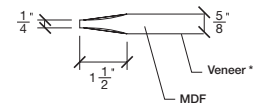

FOR SMALLER SIZES REFER TO MODEL #1MJ0 P.59

WIDTH			
36"	4 3/16"	27 5/8"	4 3/16"
34"	4 3/16"	25 5/8"	4 3/16"
32"	4 3/16"	23 5/8"	4 3/16"
30"	4 3/16"	21 5/8"	4 3/16"
28"	4 3/16"	19 5/8"	4 3/16"
26"	4 3/16"	17 5/8"	4 3/16"
24"	4 3/16"	15 5/8"	4 3/16"
22"	4 3/16"	13 5/8"	4 3/16"
20"	4 3/16"	11 5/8"	4 3/16"

FOR SMALLER SIZES REFER TO MODEL #1MJ0 P.59

Aluminum grill color
 # 1XX2 = Flat Silver
 # 1XX9 = Stainless

SIDERAIL ALUMINUM GRILL

SIDERAIL

* Wood veneer on stain grade doors only

5/8" PANEL

février 2018 (revision 01)