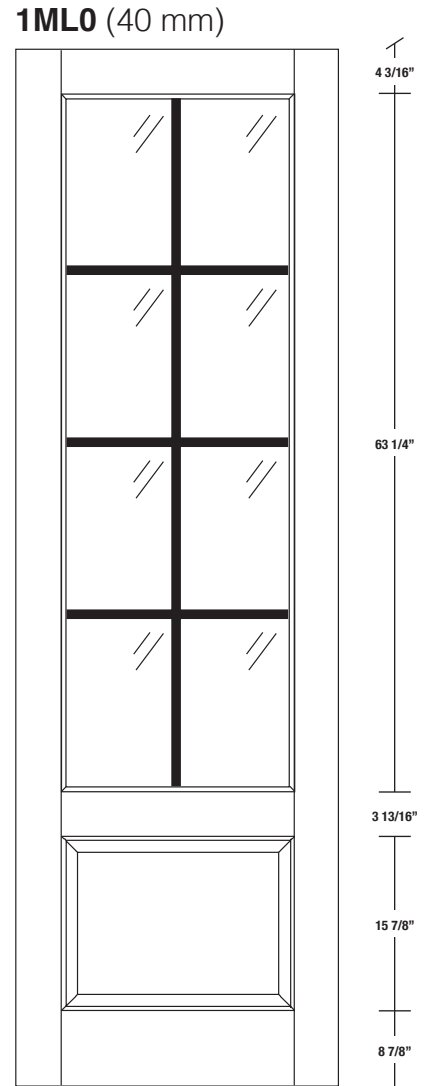

Technical drawings 6/8 - 7/0 - 8/0

One Lite Door / Loft Series - U.S. specs

www.pbidoors.com

WIDTH			
36"	4 3/16"	27 5/8"	4 3/16"
34"	4 3/16"	25 5/8"	4 3/16"
32"	4 3/16"	23 5/8"	4 3/16"
30"	4 3/16"	21 5/8"	4 3/16"
28"	4 3/16"	19 5/8"	4 3/16"
26"	4 3/16"	17 5/8"	4 3/16"
24"	4 3/16"	15 5/8"	4 3/16"
22"	4 3/16"	13 5/8"	4 3/16"
20"	4 3/16"	11 5/8"	4 3/16"

FOR SMALLER SIZES REFER TO MODEL #1MJ0 P.59

WIDTH			
36"	4 3/16"	27 5/8"	4 3/16"
34"	4 3/16"	25 5/8"	4 3/16"
32"	4 3/16"	23 5/8"	4 3/16"
30"	4 3/16"	21 5/8"	4 3/16"
28"	4 3/16"	19 5/8"	4 3/16"
26"	4 3/16"	17 5/8"	4 3/16"
24"	4 3/16"	15 5/8"	4 3/16"
22"	4 3/16"	13 5/8"	4 3/16"
20"	4 3/16"	11 5/8"	4 3/16"

FOR SMALLER SIZES REFER TO MODEL #1MJ0 P.59

Aluminum grill color
 # 1XX2 = Flat Silver
 # 1XX9 = Stainless

SIDERAIL ALUMINUM GRILL

SIDERAIL

* Wood veneer on stain grade doors only

5/8" PANEL

février 2018 (revision 01)