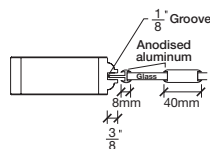

# Technical drawings 6/8 - 7/0 - 8/0

One Lite Door / Loft Series - U.S. specs

www.pbidoors.com

**Aluminum grill color**  
 # 1XX2 = Flat Silver  
 # 1XX9 = Stainless

**SIDERAIL ALUMINUM GRILL**

**SIDERAIL**