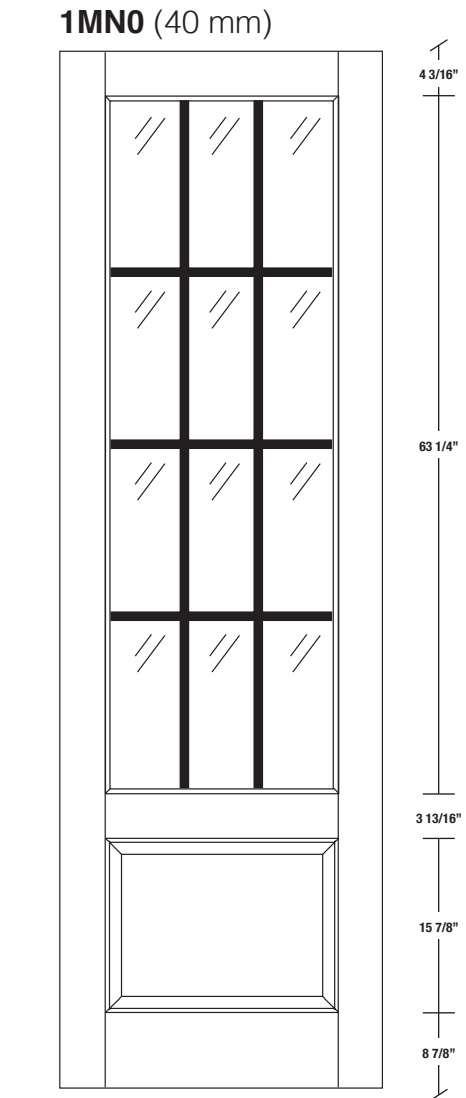

# Technical drawings 6/8 - 7/0 - 8/0

One Lite Door / Loft Series - U.S. specs

www.pbidoors.com

**Aluminum grill color**  
 # 1XX2 = Flat Silver  
 # 1XX9 = Stainless

**SIDERAIL ALUMINUM GRILL**

**SIDERAIL**

\* Wood veneer on stain grade doors only

**5/8" PANEL**

février 2018 (revision 01)