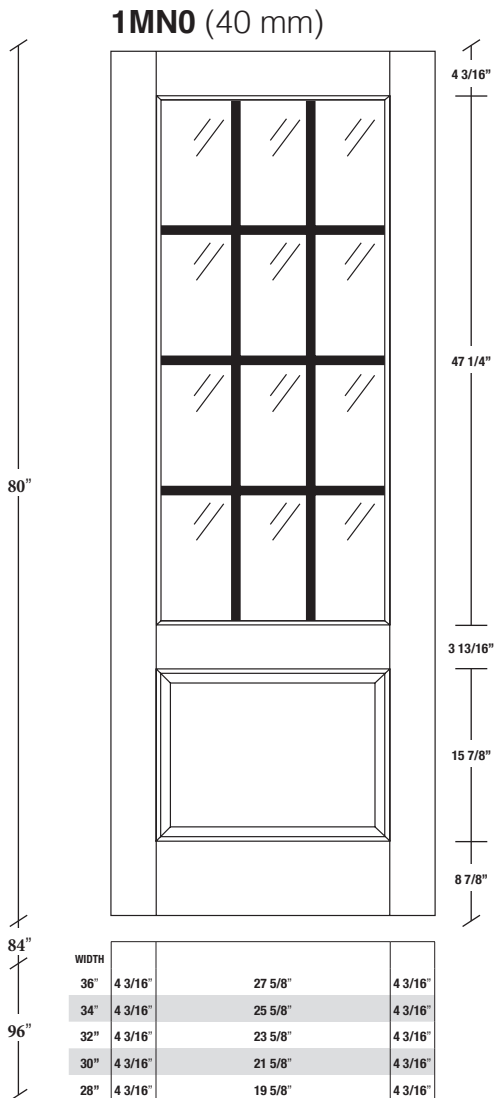

# Technical drawings 6/8 - 7/0 - 8/0

One Lite Door / Loft Series - U.S. specs

www.pbidoors.com

**Aluminum grill color**  
 # 1XX2 = Flat Silver  
 # 1XX9 = Stainless

**SIDERAIL ALUMINUM GRILL**

**SIDERAIL**

\* Wood veneer on stain grade doors only

**5/8" PANEL**

février 2018 (revision 01)