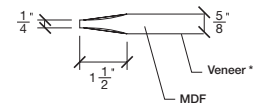

# Technical drawings 6/8 - 7/0 - 8/0

One Lite Door / Loft Series - U.S. specs

www.pbidoors.com

**Aluminum grill color**  
 # 1XX2 = Flat Silver  
 # 1XX9 = Stainless

**SIDERAIL ALUMINUM GRILL**

**SIDERAIL**

\* Wood veneer on stain grade doors only

**5/8" PANEL**

février 2018 (revision 01)