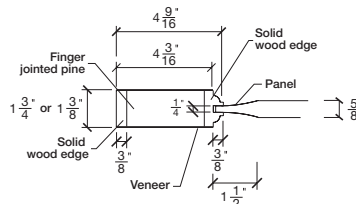

# Technical drawings 6/8 - 7/0 - 8/0

One Lite Door / Loft Series - U.S. specs

www.pbidoors.com

**Aluminum grill color**  
 # 1XX2 = Flat Silver  
 # 1XX9 = Stainless

**SIDERAIL ALUMINUM GRILL**

**SIDERAIL**

\* Wood veneer on stain grade doors only

**5/8" PANEL**

février 2018 (revision 01)