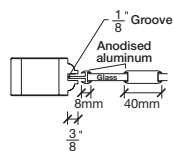

# Technical drawings 6/7 - 6/11 - 7/11

One Lite Bifold Door / Loft Series - U.S. specs

www.pbidoors.com

**Aluminum grill color**  
 # 1XX2 = Flat Silver  
 # 1XX9 = Stainless

1 3/8" SIDERAIL  
**ALUMINUM GRILL**

1 3/8" SIDERAIL

\* Wood veneer on stain grade doors only

5/8" PANEL

février 2018 (revision 01)