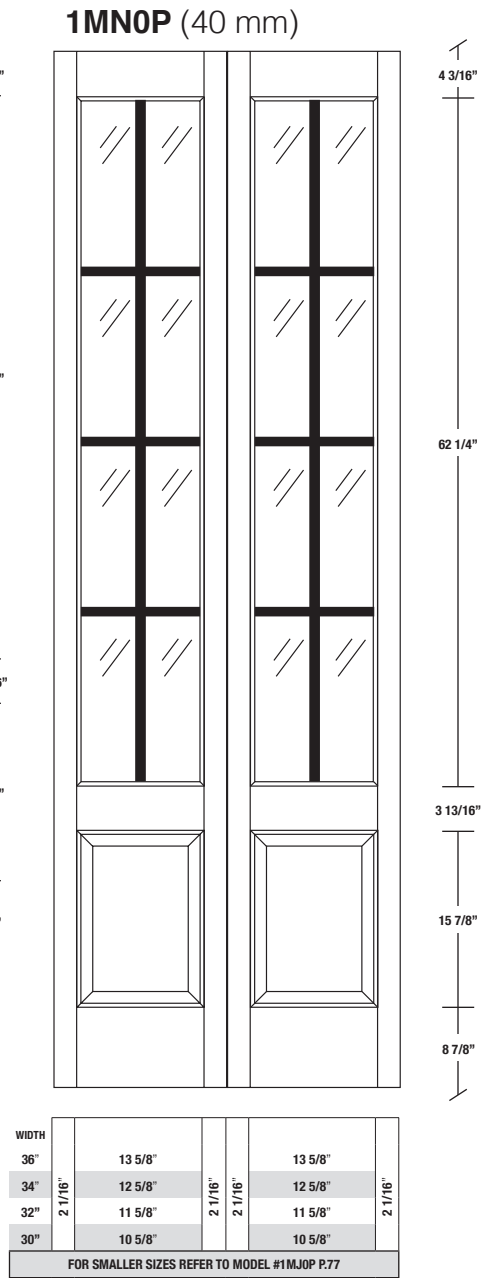

# Technical drawings 6/7 - 6/11 - 7/11

One Lite Bifold Door / Loft Series - U.S. specs

www.pbidoors.com

**Aluminum grill color**  
 # 1XX2 = Flat Silver  
 # 1XX9 = Stainless

1 3/8" SIDERAIL  
**ALUMINUM GRILL**

1 3/8" SIDERAIL

\* Wood veneer on stain grade doors only

5/8" PANEL

février 2018 (revision 01)