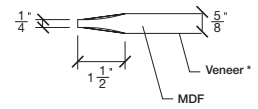

# Technical drawings 6/7 - 6/11 - 7/11

One Lite Bifold Door / Loft Series - U.S. specs

www.pbidoors.com

**Aluminum grill color**  
 # 1XX2 = Flat Silver  
 # 1XX9 = Stainless

1 3/8" SIDERAIL  
**ALUMINUM GRILL**

1 3/8" SIDERAIL

\* Wood veneer on stain grade doors only

5/8" PANEL

février 2018 (revision 01)