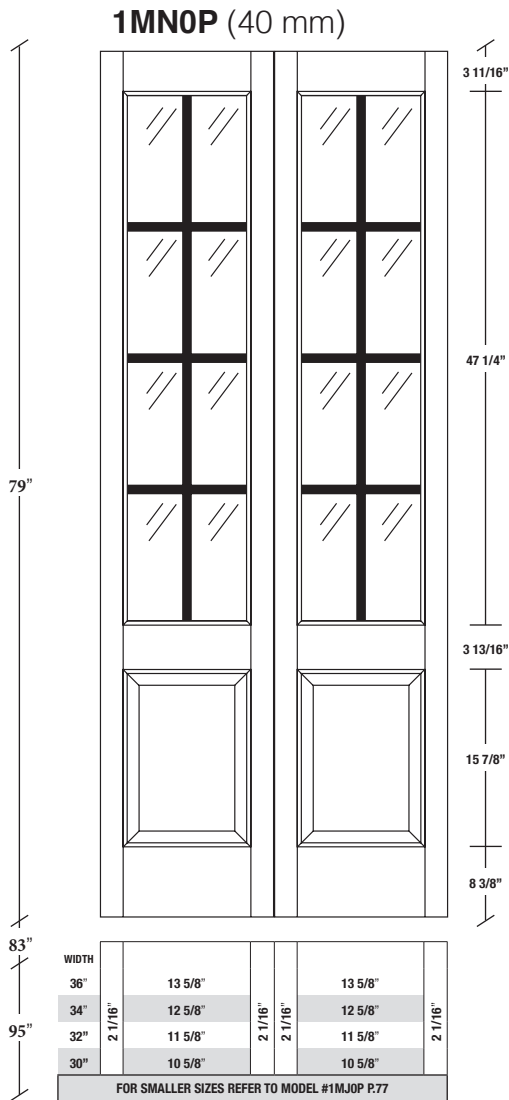

# Technical drawings 6/7 - 6/11 - 7/11

One Lite Bifold Door / Loft Series - U.S. specs

www.pbidoors.com

**Aluminum grill color**  
 # 1XX2 = Flat Silver  
 # 1XX9 = Stainless

1 3/8" SIDERAIL  
**ALUMINUM GRILL**

1 3/8" SIDERAIL

\* Wood veneer on stain grade doors only

5/8" PANEL

février 2018 (revision 01)