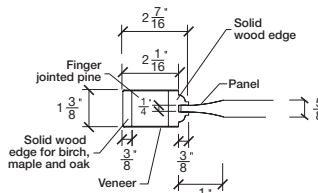

# Technical drawings 6/7 - 6/11 - 7/11

One Lite Bifold Door / Loft Series - U.S. specs

www.pbidoors.com

**Aluminum grill color**  
 # 1XX2 = Flat Silver  
 # 1XX9 = Stainless

1 3/8" SIDERAIL  
**ALUMINUM GRILL**

1 3/8" SIDERAIL

\* Wood veneer on stain grade doors only

5/8" PANEL

février 2018 (revision 01)