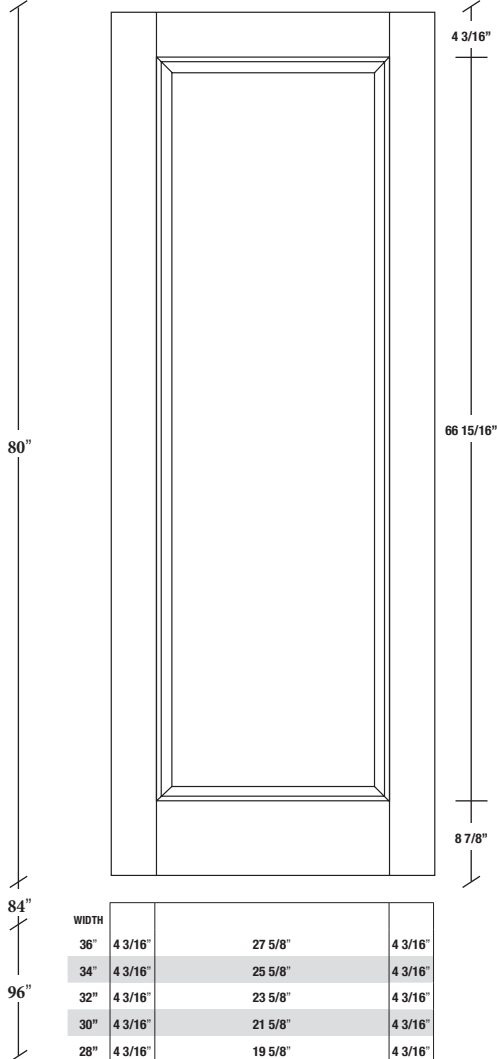

Technical drawings 6/8 - 7/0 - 8/0

Panel Door - U.S. specs

www.pbidoors.com

2010 / 2910

| WIDTH | | | |
|-------|---------|---------|---------|
| 36" | 4 3/16" | 27 5/8" | 4 3/16" |
| 34" | 4 3/16" | 25 5/8" | 4 3/16" |
| 32" | 4 3/16" | 23 5/8" | 4 3/16" |
| 30" | 4 3/16" | 21 5/8" | 4 3/16" |
| 28" | 4 3/16" | 19 5/8" | 4 3/16" |
| 26" | 4 3/16" | 17 5/8" | 4 3/16" |
| 24" | 4 3/16" | 15 5/8" | 4 3/16" |
| 22" | 4 3/16" | 13 5/8" | 4 3/16" |
| 20" | 4 3/16" | 11 5/8" | 4 3/16" |
| 18" | 4 3/16" | 9 5/8" | 4 3/16" |
| 16" | 4 3/16" | 7 5/8" | 4 3/16" |
| 15" | 2 1/16" | 10 7/8" | 2 1/16" |
| 14" | 2 1/16" | 9 7/8" | 2 1/16" |
| 12" | 2 1/16" | 7 7/8" | 2 1/16" |

2010 / 2910

| WIDTH | | | |
|-------|---------|---------|---------|
| 36" | 4 3/16" | 27 5/8" | 4 3/16" |
| 34" | 4 3/16" | 25 5/8" | 4 3/16" |
| 32" | 4 3/16" | 23 5/8" | 4 3/16" |
| 30" | 4 3/16" | 21 5/8" | 4 3/16" |
| 28" | 4 3/16" | 19 5/8" | 4 3/16" |
| 26" | 4 3/16" | 17 5/8" | 4 3/16" |
| 24" | 4 3/16" | 15 5/8" | 4 3/16" |
| 22" | 4 3/16" | 13 5/8" | 4 3/16" |
| 20" | 4 3/16" | 11 5/8" | 4 3/16" |
| 18" | 4 3/16" | 9 5/8" | 4 3/16" |
| 16" | 4 3/16" | 7 5/8" | 4 3/16" |
| 15" | 2 1/16" | 10 7/8" | 2 1/16" |
| 14" | 2 1/16" | 9 7/8" | 2 1/16" |
| 12" | 2 1/16" | 7 7/8" | 2 1/16" |