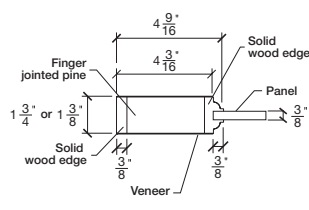

**SIDERAIL
FLAT PANEL #29XX**