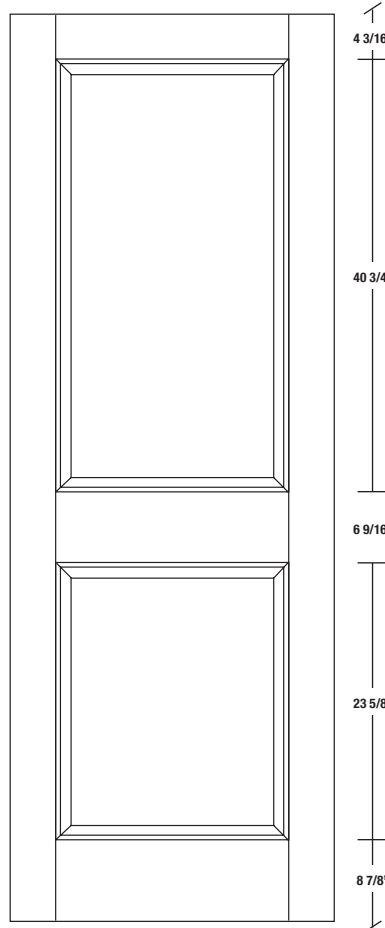

Technical drawings 6/8 - 7/0 - 8/0

Panel Door - U.S. specs

www.pbidoors.com

2020 / 2920

WIDTH			
36"	4 3/16"	27 5/8"	4 3/16"
34"	4 3/16"	25 5/8"	4 3/16"
32"	4 3/16"	23 5/8"	4 3/16"
30"	4 3/16"	21 5/8"	4 3/16"
28"	4 3/16"	19 5/8"	4 3/16"
26"	4 3/16"	17 5/8"	4 3/16"
24"	4 3/16"	15 5/8"	4 3/16"
22"	4 3/16"	13 5/8"	4 3/16"
20"	4 3/16"	11 5/8"	4 3/16"
18"	4 3/16"	9 5/8"	4 3/16"
16"	4 3/16"	7 5/8"	4 3/16"
15"	2 1/16"	10 7/8"	2 1/16"
14"	2 1/16"	9 7/8"	2 1/16"
12"	2 1/16"	7 7/8"	2 1/16"

2020 / 2920

WIDTH			
36"	4 3/16"	27 5/8"	4 3/16"
34"	4 3/16"	25 5/8"	4 3/16"
32"	4 3/16"	23 5/8"	4 3/16"
30"	4 3/16"	21 5/8"	4 3/16"
28"	4 3/16"	19 5/8"	4 3/16"
26"	4 3/16"	17 5/8"	4 3/16"
24"	4 3/16"	15 5/8"	4 3/16"
22"	4 3/16"	13 5/8"	4 3/16"
20"	4 3/16"	11 5/8"	4 3/16"
18"	4 3/16"	9 5/8"	4 3/16"
16"	4 3/16"	7 5/8"	4 3/16"
15"	2 1/16"	10 7/8"	2 1/16"
14"	2 1/16"	9 7/8"	2 1/16"
12"	2 1/16"	7 7/8"	2 1/16"

**SIDERAIL
RAISED PANEL #20XX**

**SIDERAIL
FLAT PANEL #29XX**

* Wood veneer on stain grade doors only

5/8" PANEL