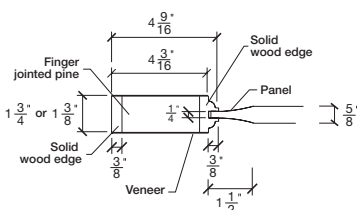

Technical drawings 6/8 - 7/0 - 8/0

Panel Door - U.S. specs

www.pbidoors.com

2020 / 2920

WIDTH			
36"	4 3/16"	27 5/8"	4 3/16"
34"	4 3/16"	25 5/8"	4 3/16"
32"	4 3/16"	23 5/8"	4 3/16"
30"	4 3/16"	21 5/8"	4 3/16"
28"	4 3/16"	19 5/8"	4 3/16"
26"	4 3/16"	17 5/8"	4 3/16"
24"	4 3/16"	15 5/8"	4 3/16"
22"	4 3/16"	13 5/8"	4 3/16"
20"	4 3/16"	11 5/8"	4 3/16"
18"	4 3/16"	9 5/8"	4 3/16"
16"	4 3/16"	7 5/8"	4 3/16"
15"	2 1/16"	10 7/8"	2 1/16"
14"	2 1/16"	9 7/8"	2 1/16"
12"	2 1/16"	7 7/8"	2 1/16"

2020 / 2920

WIDTH			
36"	4 3/16"	27 5/8"	4 3/16"
34"	4 3/16"	25 5/8"	4 3/16"
32"	4 3/16"	23 5/8"	4 3/16"
30"	4 3/16"	21 5/8"	4 3/16"
28"	4 3/16"	19 5/8"	4 3/16"
26"	4 3/16"	17 5/8"	4 3/16"
24"	4 3/16"	15 5/8"	4 3/16"
22"	4 3/16"	13 5/8"	4 3/16"
20"	4 3/16"	11 5/8"	4 3/16"
18"	4 3/16"	9 5/8"	4 3/16"
16"	4 3/16"	7 5/8"	4 3/16"
15"	2 1/16"	10 7/8"	2 1/16"
14"	2 1/16"	9 7/8"	2 1/16"
12"	2 1/16"	7 7/8"	2 1/16"