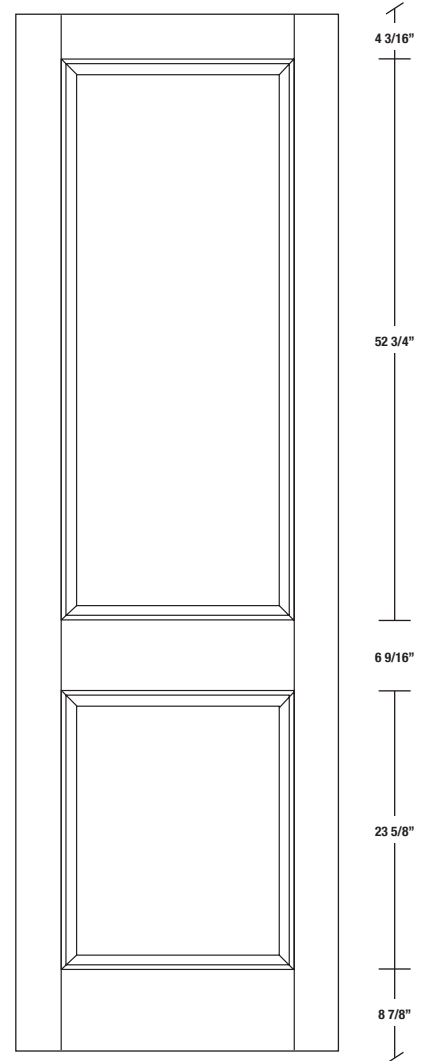

Technical drawings 6/8 - 7/0 - 8/0

Panel Door - U.S. specs

www.pbidoors.com

2020 / 2920

WIDTH			
36"	4 3/16"	27 5/8"	4 3/16"
34"	4 3/16"	25 5/8"	4 3/16"
32"	4 3/16"	23 5/8"	4 3/16"
30"	4 3/16"	21 5/8"	4 3/16"
28"	4 3/16"	19 5/8"	4 3/16"
26"	4 3/16"	17 5/8"	4 3/16"
24"	4 3/16"	15 5/8"	4 3/16"
22"	4 3/16"	13 5/8"	4 3/16"
20"	4 3/16"	11 5/8"	4 3/16"
18"	4 3/16"	9 5/8"	4 3/16"
16"	4 3/16"	7 5/8"	4 3/16"
15"	2 1/16"	10 7/8"	2 1/16"
14"	2 1/16"	9 7/8"	2 1/16"
12"	2 1/16"	7 7/8"	2 1/16"

2020 / 2920

WIDTH			
36"	4 3/16"	27 5/8"	4 3/16"
34"	4 3/16"	25 5/8"	4 3/16"
32"	4 3/16"	23 5/8"	4 3/16"
30"	4 3/16"	21 5/8"	4 3/16"
28"	4 3/16"	19 5/8"	4 3/16"
26"	4 3/16"	17 5/8"	4 3/16"
24"	4 3/16"	15 5/8"	4 3/16"
22"	4 3/16"	13 5/8"	4 3/16"
20"	4 3/16"	11 5/8"	4 3/16"
18"	4 3/16"	9 5/8"	4 3/16"
16"	4 3/16"	7 5/8"	4 3/16"
15"	2 1/16"	10 7/8"	2 1/16"
14"	2 1/16"	9 7/8"	2 1/16"
12"	2 1/16"	7 7/8"	2 1/16"

**SIDERAIL
RAISED PANEL #20XX**

**SIDERAIL
FLAT PANEL #29XX**

* Wood veneer on stain grade doors only

5/8" PANEL