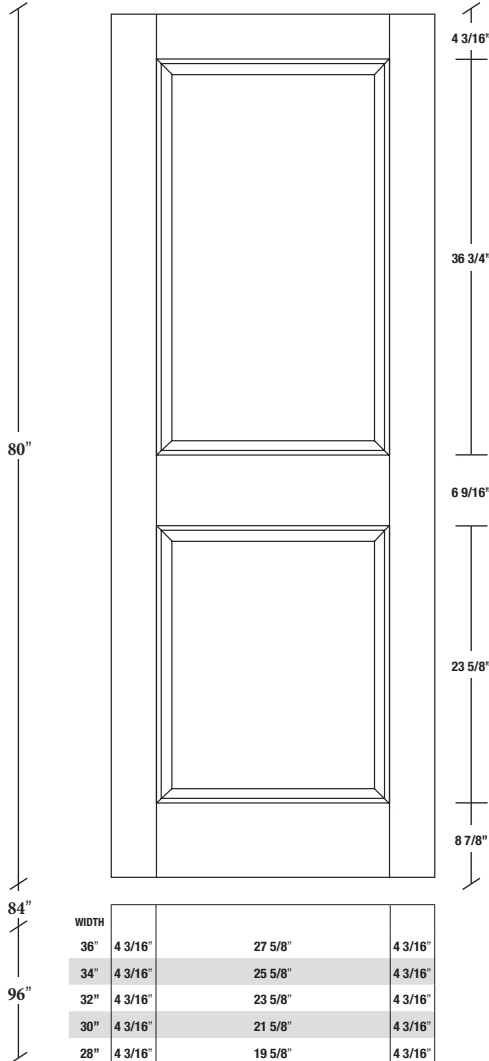

Technical drawings 6/8 - 7/0 - 8/0

Panel Door - U.S. specs

www.pbidoors.com

2020 / 2920

WIDTH			
36"	4 3/16"	27 5/8"	4 3/16"
34"	4 3/16"	25 5/8"	4 3/16"
32"	4 3/16"	23 5/8"	4 3/16"
30"	4 3/16"	21 5/8"	4 3/16"
28"	4 3/16"	19 5/8"	4 3/16"
26"	4 3/16"	17 5/8"	4 3/16"
24"	4 3/16"	15 5/8"	4 3/16"
22"	4 3/16"	13 5/8"	4 3/16"
20"	4 3/16"	11 5/8"	4 3/16"
18"	4 3/16"	9 5/8"	4 3/16"
16"	4 3/16"	7 5/8"	4 3/16"
15"	2 1/16"	10 7/8"	2 1/16"
14"	2 1/16"	9 7/8"	2 1/16"
12"	2 1/16"	7 7/8"	2 1/16"

2020 / 2920

WIDTH			
36"	4 3/16"	27 5/8"	4 3/16"
34"	4 3/16"	25 5/8"	4 3/16"
32"	4 3/16"	23 5/8"	4 3/16"
30"	4 3/16"	21 5/8"	4 3/16"
28"	4 3/16"	19 5/8"	4 3/16"
26"	4 3/16"	17 5/8"	4 3/16"
24"	4 3/16"	15 5/8"	4 3/16"
22"	4 3/16"	13 5/8"	4 3/16"
20"	4 3/16"	11 5/8"	4 3/16"
18"	4 3/16"	9 5/8"	4 3/16"
16"	4 3/16"	7 5/8"	4 3/16"
15"	2 1/16"	10 7/8"	2 1/16"
14"	2 1/16"	9 7/8"	2 1/16"
12"	2 1/16"	7 7/8"	2 1/16"

**SIDERAIL
RAISED PANEL #20XX**

**SIDERAIL
FLAT PANEL #29XX**

* Wood veneer on stain grade doors only

5/8" PANEL