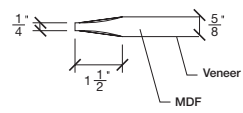

* Wood veneer on stain grade doors only

5/8" PANEL

février 2018 (revision 01)