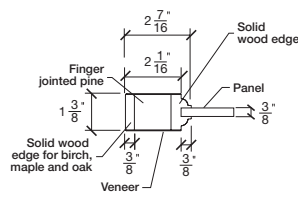

FOR SMALLER SIZES REFER TO MODEL #2020CP P.152

2020SP / 2920SP

WIDTH			
36"	2 1/16"	13 5/8"	2 1/16"
34"		12 5/8"	
32"		11 5/8"	
30"		10 5/8"	
28"		9 5/8"	
26"		8 5/8"	
24"		7 5/8"	

FOR SMALLER SIZES REFER TO MODEL #2020CP P.152

2020SP / 2920SP

WIDTH			
36"	2 1/16"	13 5/8"	2 1/16"
34"		12 5/8"	
32"		11 5/8"	
30"		10 5/8"	
28"		9 5/8"	
26"		8 5/8"	
24"		7 5/8"	

FOR SMALLER SIZES REFER TO MODEL #2020CP P.152

1 3/8" SIDERAIL
RAISED PANEL #20XXP