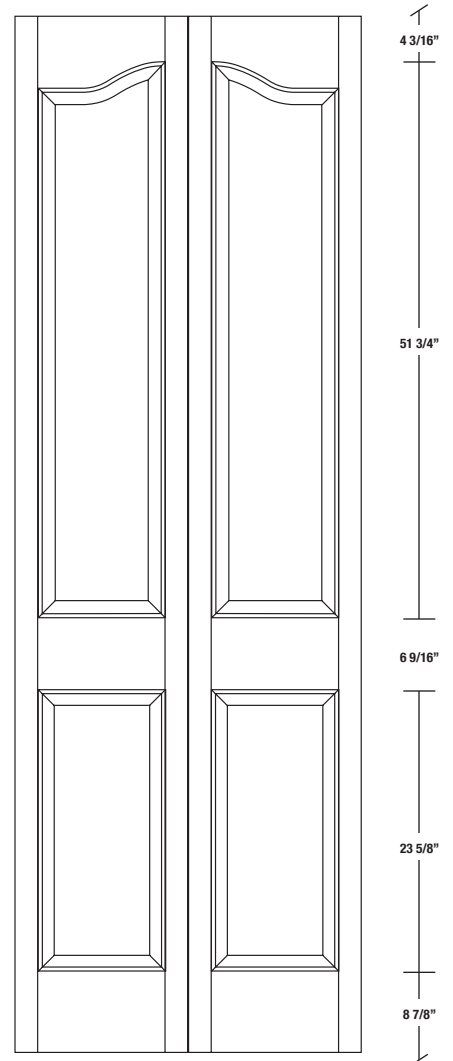

Technical drawings 6/7 - 6/11 - 7/11

Bifold Panel Door - U.S. specs

www.pbidoors.com

2020SP / 2920SP

WIDTH			
36"	2 1/16"	13 5/8"	2 1/16"
34"		12 5/8"	
32"		11 5/8"	
30"		10 5/8"	
28"		9 5/8"	
26"		8 5/8"	
24"		7 5/8"	

FOR SMALLER SIZES REFER TO MODEL #2020CP P.152

2020SP / 2920SP

WIDTH			
36"	2 1/16"	13 5/8"	2 1/16"
34"		12 5/8"	
32"		11 5/8"	
30"		10 5/8"	
28"		9 5/8"	
26"		8 5/8"	
24"		7 5/8"	

FOR SMALLER SIZES REFER TO MODEL #2020CP P.152

2020SP / 2920SP

WIDTH			
36"	2 1/16"	13 5/8"	2 1/16"
34"		12 5/8"	
32"		11 5/8"	
30"		10 5/8"	
28"		9 5/8"	
26"		8 5/8"	
24"		7 5/8"	

FOR SMALLER SIZES REFER TO MODEL #2020CP P.152

1 3/8" SIDERAIL
RAISED PANEL #20XXP

1 3/8" SIDERAIL
FLAT PANEL #29XXP

* Wood veneer on stain grade doors only

5/8" PANEL

février 2018 (revision 01)