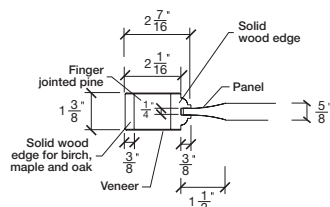

Technical drawings 6/7 - 6/11 - 7/11

Bifold Panel Door - U.S. specs

www.pbidoors.com

2020SP / 2920SP

WIDTH			
36"	2 1/16"	13 5/8"	2 1/16"
34"		12 5/8"	
32"		11 5/8"	
30"		10 5/8"	
28"		9 5/8"	
26"		8 5/8"	
24"		7 5/8"	

FOR SMALLER SIZES REFER TO MODEL #2020CP P.152

2020SP / 2920SP

WIDTH			
36"	2 1/16"	13 5/8"	2 1/16"
34"		12 5/8"	
32"		11 5/8"	
30"		10 5/8"	
28"		9 5/8"	
26"		8 5/8"	
24"		7 5/8"	

FOR SMALLER SIZES REFER TO MODEL #2020CP P.152

2020SP / 2920SP

WIDTH			
36"	2 1/16"	13 5/8"	2 1/16"
34"		12 5/8"	
32"		11 5/8"	
30"		10 5/8"	
28"		9 5/8"	
26"		8 5/8"	
24"		7 5/8"	

FOR SMALLER SIZES REFER TO MODEL #2020CP P.152

1 3/8" SIDERAIL
RAISED PANEL #20XXP