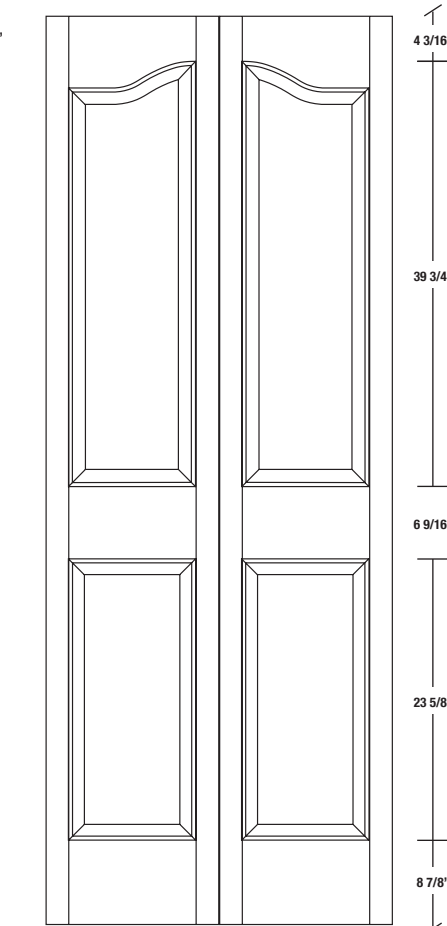

Technical drawings 6/7 - 6/11 - 7/11

Bifold Panel Door - U.S. specs

www.pbidoors.com

2020SP / 2920SP

WIDTH			
36"	2 1/16"	13 5/8"	2 1/16"
34"		12 5/8"	
32"		11 5/8"	
30"		10 5/8"	
28"		9 5/8"	
26"		8 5/8"	
24"		7 5/8"	

FOR SMALLER SIZES REFER TO MODEL #2020CP P.152

2020SP / 2920SP

WIDTH			
36"	2 1/16"	13 5/8"	2 1/16"
34"		12 5/8"	
32"		11 5/8"	
30"		10 5/8"	
28"		9 5/8"	
26"		8 5/8"	
24"		7 5/8"	

FOR SMALLER SIZES REFER TO MODEL #2020CP P.152

2020SP / 2920SP

WIDTH			
36"	2 1/16"	13 5/8"	2 1/16"
34"		12 5/8"	
32"		11 5/8"	
30"		10 5/8"	
28"		9 5/8"	
26"		8 5/8"	
24"		7 5/8"	

FOR SMALLER SIZES REFER TO MODEL #2020CP P.152

1 3/8" SIDERAIL
RAISED PANEL #20XXP

1 3/8" SIDERAIL
FLAT PANEL #29XXP

* Wood veneer on stain grade doors only

5/8" PANEL

février 2018 (revision 01)