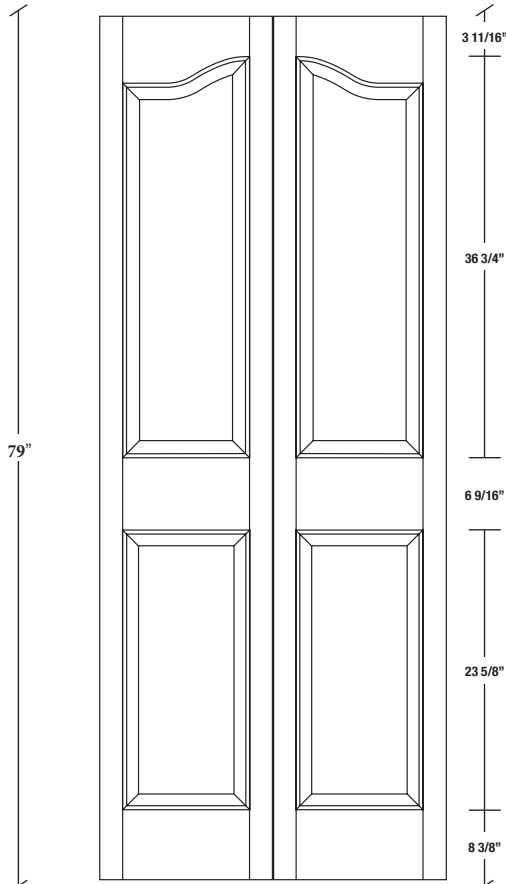

Technical drawings 6/7 - 6/11 - 7/11

Bifold Panel Door - U.S. specs

www.pbidoors.com

2020SP / 2920SP

WIDTH			
36"	2 1/16"	13 5/8"	2 1/16"
34"		12 5/8"	
32"		11 5/8"	
30"		10 5/8"	
28"		9 5/8"	
26"		8 5/8"	
24"		7 5/8"	

FOR SMALLER SIZES REFER TO MODEL #2020CP P.152

2020SP / 2920SP

WIDTH			
36"	2 1/16"	13 5/8"	2 1/16"
34"		12 5/8"	
32"		11 5/8"	
30"		10 5/8"	
28"		9 5/8"	
26"		8 5/8"	
24"		7 5/8"	

FOR SMALLER SIZES REFER TO MODEL #2020CP P.152

2020SP / 2920SP

WIDTH			
36"	2 1/16"	13 5/8"	2 1/16"
34"		12 5/8"	
32"		11 5/8"	
30"		10 5/8"	
28"		9 5/8"	
26"		8 5/8"	
24"		7 5/8"	

FOR SMALLER SIZES REFER TO MODEL #2020CP P.152

1 3/8" SIDERAIL
RAISED PANEL #20XXP

1 3/8" SIDERAIL
FLAT PANEL #29XXP

* Wood veneer on stain grade doors only

5/8" PANEL

février 2018 (revision 01)