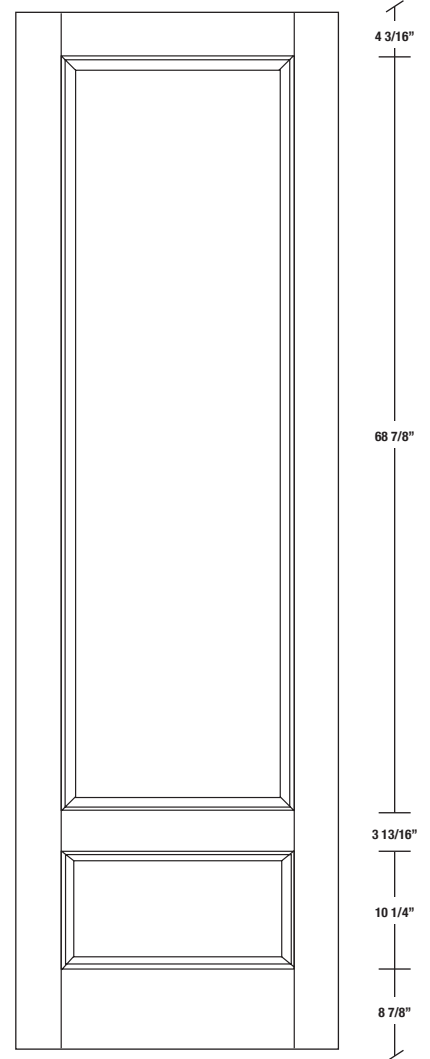

# Technical drawings 80" - 84" - 96"

Panel Door - U.S. specs

www.pbidoors.com

2023 / 2923

WIDTH			
36"	4 3/16"	27 5/8"	4 3/16"
34"	4 3/16"	25 5/8"	4 3/16"
32"	4 3/16"	23 5/8"	4 3/16"
30"	4 3/16"	21 5/8"	4 3/16"
28"	4 3/16"	19 5/8"	4 3/16"
26"	4 3/16"	17 5/8"	4 3/16"
24"	4 3/16"	15 5/8"	4 3/16"
22"	4 3/16"	13 5/8"	4 3/16"
20"	4 3/16"	11 5/8"	4 3/16"
18"	4 3/16"	9 5/8"	4 3/16"
16"	4 3/16"	7 5/8"	4 3/16"

2023 / 2923

WIDTH			
36"	4 3/16"	27 5/8"	4 3/16"
34"	4 3/16"	25 5/8"	4 3/16"
32"	4 3/16"	23 5/8"	4 3/16"
30"	4 3/16"	21 5/8"	4 3/16"
28"	4 3/16"	19 5/8"	4 3/16"
26"	4 3/16"	17 5/8"	4 3/16"
24"	4 3/16"	15 5/8"	4 3/16"
22"	4 3/16"	13 5/8"	4 3/16"
20"	4 3/16"	11 5/8"	4 3/16"
18"	4 3/16"	9 5/8"	4 3/16"
16"	4 3/16"	7 5/8"	4 3/16"

**SIDERAIL  
RAISED PANEL #20XX**

**SIDERAIL  
FLAT PANEL #29XX**