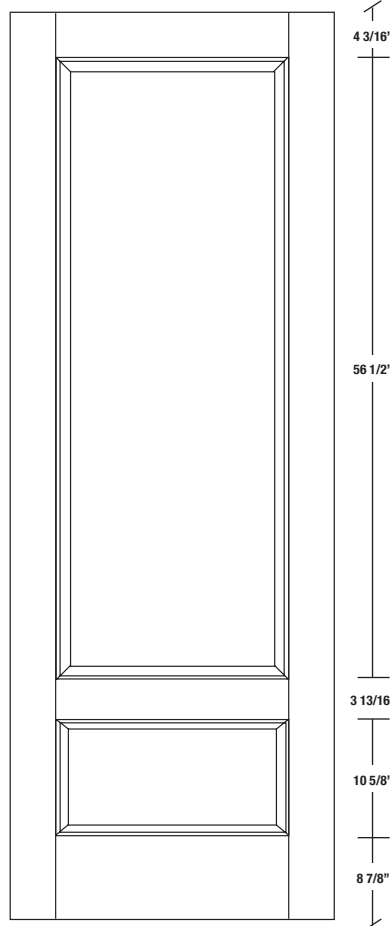

# Technical drawings 80" - 84" - 96"

Panel Door - U.S. specs

www.pbidoors.com

2023 / 2923

WIDTH			
36"	4 3/16"	27 5/8"	4 3/16"
34"	4 3/16"	25 5/8"	4 3/16"
32"	4 3/16"	23 5/8"	4 3/16"
30"	4 3/16"	21 5/8"	4 3/16"
28"	4 3/16"	19 5/8"	4 3/16"
26"	4 3/16"	17 5/8"	4 3/16"
24"	4 3/16"	15 5/8"	4 3/16"
22"	4 3/16"	13 5/8"	4 3/16"
20"	4 3/16"	11 5/8"	4 3/16"
18"	4 3/16"	9 5/8"	4 3/16"
16"	4 3/16"	7 5/8"	4 3/16"

2023 / 2923

WIDTH			
36"	4 3/16"	27 5/8"	4 3/16"
34"	4 3/16"	25 5/8"	4 3/16"
32"	4 3/16"	23 5/8"	4 3/16"
30"	4 3/16"	21 5/8"	4 3/16"
28"	4 3/16"	19 5/8"	4 3/16"
26"	4 3/16"	17 5/8"	4 3/16"
24"	4 3/16"	15 5/8"	4 3/16"
22"	4 3/16"	13 5/8"	4 3/16"
20"	4 3/16"	11 5/8"	4 3/16"
18"	4 3/16"	9 5/8"	4 3/16"
16"	4 3/16"	7 5/8"	4 3/16"

**SIDERAIL  
RAISED PANEL #20XX**

**SIDERAIL  
FLAT PANEL #29XX**