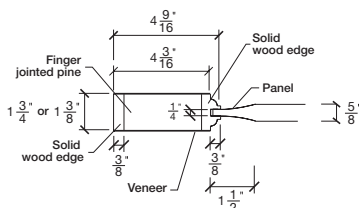

# Technical drawings 80" - 84" - 96"

Panel Door - U.S. specs

www.pbidoors.com

2023 / 2923

WIDTH			
36"	4 3/16"	27 5/8"	4 3/16"
34"	4 3/16"	25 5/8"	4 3/16"
32"	4 3/16"	23 5/8"	4 3/16"
30"	4 3/16"	21 5/8"	4 3/16"
28"	4 3/16"	19 5/8"	4 3/16"
26"	4 3/16"	17 5/8"	4 3/16"
24"	4 3/16"	15 5/8"	4 3/16"
22"	4 3/16"	13 5/8"	4 3/16"
20"	4 3/16"	11 5/8"	4 3/16"
18"	4 3/16"	9 5/8"	4 3/16"
16"	4 3/16"	7 5/8"	4 3/16"

2023 / 2923

WIDTH			
36"	4 3/16"	27 5/8"	4 3/16"
34"	4 3/16"	25 5/8"	4 3/16"
32"	4 3/16"	23 5/8"	4 3/16"
30"	4 3/16"	21 5/8"	4 3/16"
28"	4 3/16"	19 5/8"	4 3/16"
26"	4 3/16"	17 5/8"	4 3/16"
24"	4 3/16"	15 5/8"	4 3/16"
22"	4 3/16"	13 5/8"	4 3/16"
20"	4 3/16"	11 5/8"	4 3/16"
18"	4 3/16"	9 5/8"	4 3/16"
16"	4 3/16"	7 5/8"	4 3/16"