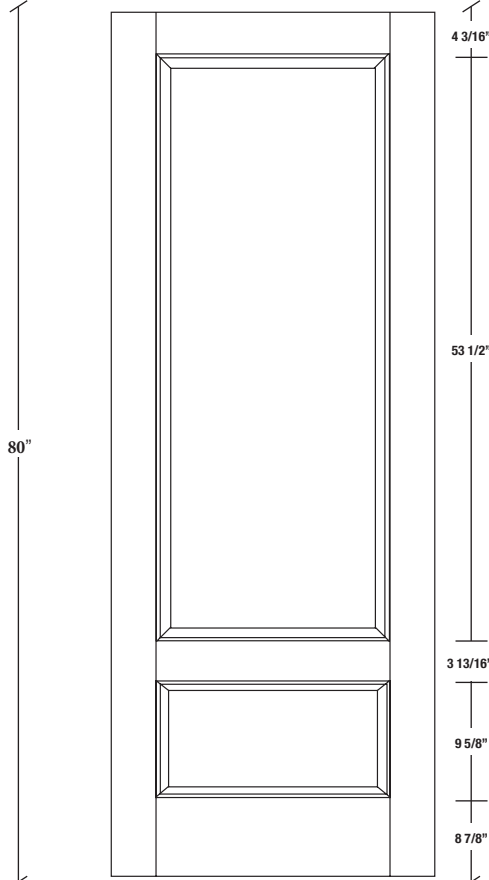

# Technical drawings 80" - 84" - 96"

Panel Door - U.S. specs

www.pbidoors.com

2023 / 2923

WIDTH			
36"	4 3/16"	27 5/8"	4 3/16"
34"	4 3/16"	25 5/8"	4 3/16"
32"	4 3/16"	23 5/8"	4 3/16"
30"	4 3/16"	21 5/8"	4 3/16"
28"	4 3/16"	19 5/8"	4 3/16"
26"	4 3/16"	17 5/8"	4 3/16"
24"	4 3/16"	15 5/8"	4 3/16"
22"	4 3/16"	13 5/8"	4 3/16"
20"	4 3/16"	11 5/8"	4 3/16"
18"	4 3/16"	9 5/8"	4 3/16"
16"	4 3/16"	7 5/8"	4 3/16"

2023 / 2923

WIDTH			
36"	4 3/16"	27 5/8"	4 3/16"
34"	4 3/16"	25 5/8"	4 3/16"
32"	4 3/16"	23 5/8"	4 3/16"
30"	4 3/16"	21 5/8"	4 3/16"
28"	4 3/16"	19 5/8"	4 3/16"
26"	4 3/16"	17 5/8"	4 3/16"
24"	4 3/16"	15 5/8"	4 3/16"
22"	4 3/16"	13 5/8"	4 3/16"
20"	4 3/16"	11 5/8"	4 3/16"
18"	4 3/16"	9 5/8"	4 3/16"
16"	4 3/16"	7 5/8"	4 3/16"

**SIDERAIL  
RAISED PANEL #20XX**

**SIDERAIL  
FLAT PANEL #29XX**