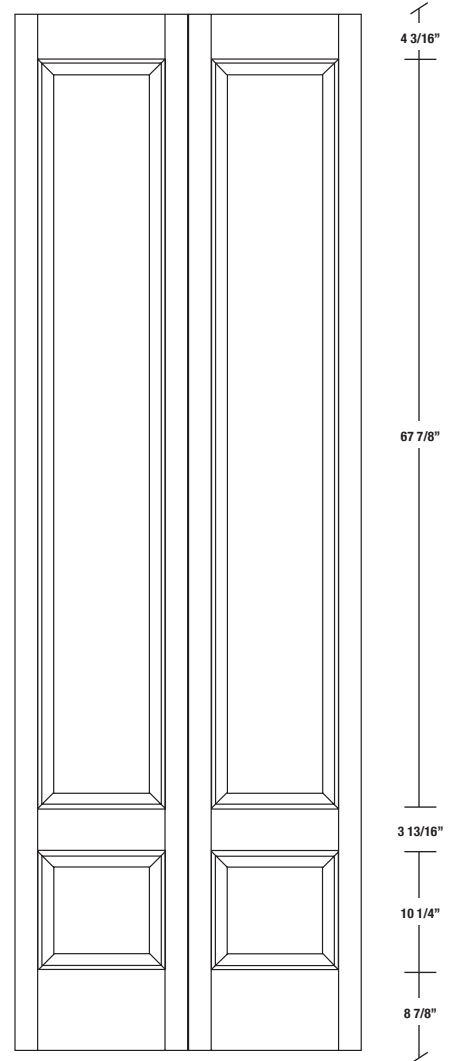

Technical drawings 79" - 84" - 96"

Bifold French Door - U.S. specs

www.pbidoors.com

2023P / 2923P

2023P / 2923P

2023P / 2923P

WIDTH				
36"		13 5/8"		13 5/8"
34"		12 5/8"		12 5/8"
32"		11 5/8"		11 5/8"
30"	2 1/16"	10 5/8"	2 1/16"	10 5/8"
28"		9 5/8"		9 5/8"
26"		8 5/8"		8 5/8"
24"		7 5/8"		7 5/8"
22"		6 5/8"		6 5/8"
20"		5 5/8"		5 5/8"

WIDTH				
36"		13 5/8"		13 5/8"
34"		12 5/8"		12 5/8"
32"		11 5/8"		11 5/8"
30"	2 1/16"	10 5/8"	2 1/16"	10 5/8"
28"		9 5/8"		9 5/8"
26"		8 5/8"		8 5/8"
24"		7 5/8"		7 5/8"
22"		6 5/8"		6 5/8"
20"		5 5/8"		5 5/8"

1 3/8" SIDERAIL
RAISED PANEL #20XXP

1 3/8" SIDERAIL
FLAT PANEL #29XXP

April 2018 (revision 01)