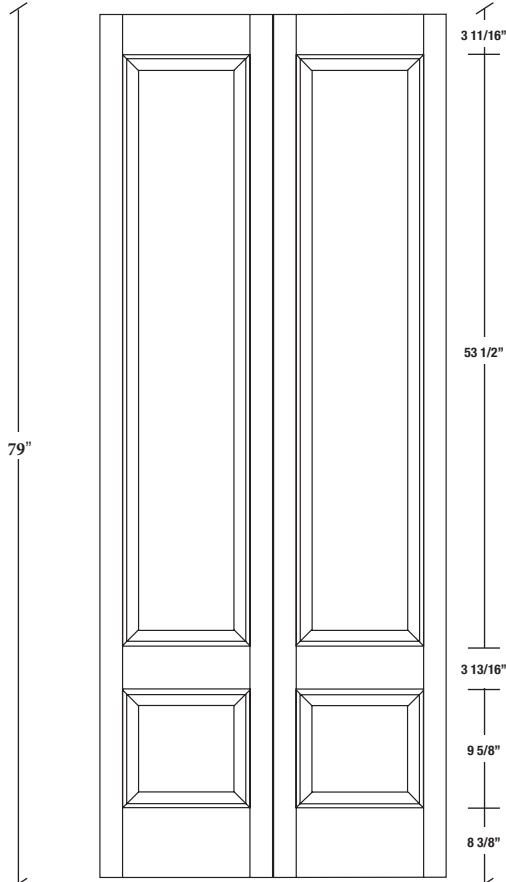

Technical drawings 79" - 84" - 96"

Bifold French Door - U.S. specs

www.pbidoors.com

2023P / 2923P

2023P / 2923P

2023P / 2923P

WIDTH				
36"		13 5/8"		13 5/8"
34"		12 5/8"		12 5/8"
32"		11 5/8"		11 5/8"
30"	2 1/16"	10 5/8"	2 1/16"	10 5/8"
28"		9 5/8"		9 5/8"
26"		8 5/8"		8 5/8"
24"		7 5/8"		7 5/8"
22"		6 5/8"		6 5/8"
20"		5 5/8"		5 5/8"

WIDTH				
36"		13 5/8"		13 5/8"
34"		12 5/8"		12 5/8"
32"		11 5/8"		11 5/8"
30"	2 1/16"	10 5/8"	2 1/16"	10 5/8"
28"		9 5/8"		9 5/8"
26"		8 5/8"		8 5/8"
24"		7 5/8"		7 5/8"
22"		6 5/8"		6 5/8"
20"		5 5/8"		5 5/8"