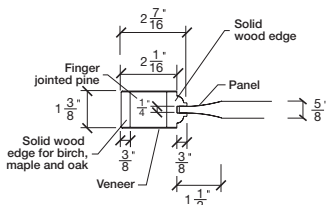

Technical drawings 79" - 84" - 96"

Bifold French Door - U.S. specs

www.pbidoors.com

2023P / 2923P

2023P / 2923P

2023P / 2923P

WIDTH				
36"		13 5/8"		13 5/8"
34"		12 5/8"		12 5/8"
32"		11 5/8"		11 5/8"
30"	2 1/16"	10 5/8"	2 1/16"	10 5/8"
28"		9 5/8"		9 5/8"
26"		8 5/8"		8 5/8"
24"		7 5/8"		7 5/8"
22"		6 5/8"		6 5/8"
20"		5 5/8"		5 5/8"

WIDTH				
36"		13 5/8"		13 5/8"
34"		12 5/8"		12 5/8"
32"		11 5/8"		11 5/8"
30"	2 1/16"	10 5/8"	2 1/16"	10 5/8"
28"		9 5/8"		9 5/8"
26"		8 5/8"		8 5/8"
24"		7 5/8"		7 5/8"
22"		6 5/8"		6 5/8"
20"		5 5/8"		5 5/8"