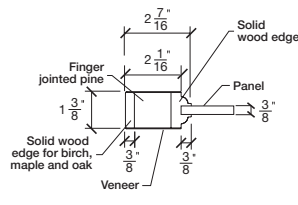

1 3/8" SIDERAIL
FLAT PANEL #29XXP

April 2018 (revision 01)