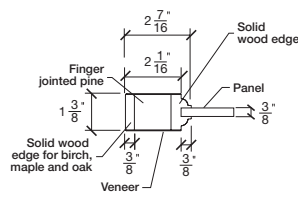

# Technical drawings 6/7 - 6/11 - 7/11

Bifold Panel Door - U.S. specs

www.pbidoors.com

202ASP / 292ASP

WIDTH			
36"		13 5/8"	13 5/8"
34"		12 5/8"	12 5/8"
32"		11 5/8"	11 5/8"
30"	2 1/16"	10 5/8"	10 5/8"
28"		9 5/8"	9 5/8"
26"		8 5/8"	8 5/8"
24"		7 5/8"	7 5/8"

FOR SMALLER SIZES REFER TO MODEL #202ACP P.149

202ASP / 292ASP

WIDTH			
36"		13 5/8"	13 5/8"
34"		12 5/8"	12 5/8"
32"		11 5/8"	11 5/8"
30"	2 1/16"	10 5/8"	10 5/8"
28"		9 5/8"	9 5/8"
26"		8 5/8"	8 5/8"
24"		7 5/8"	7 5/8"

FOR SMALLER SIZES REFER TO MODEL #202ACP P.149

1 3/8" SIDERAIL  
RAISED PANEL #20XXP

1 3/8" SIDERAIL  
FLAT PANEL #29XXP

\* Wood veneer on stain grade doors only

5/8" PANEL

février 2018 (revision 01)