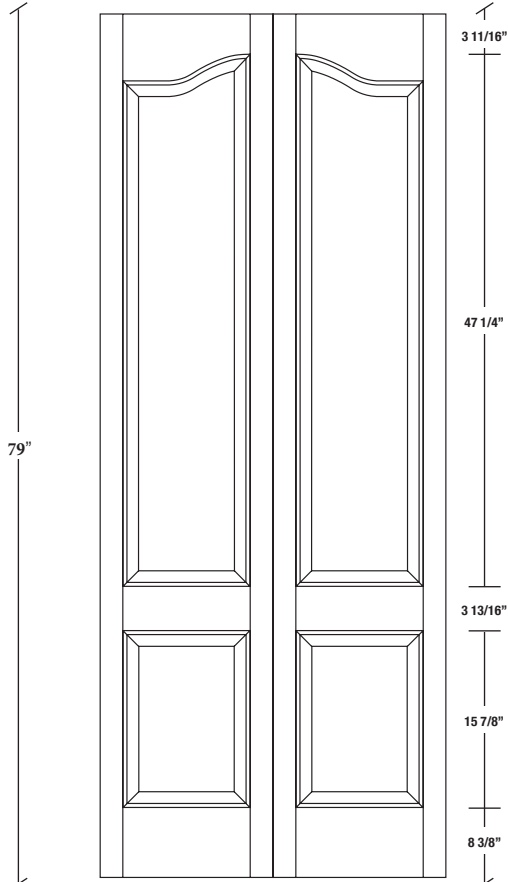

# Technical drawings 6/7 - 6/11 - 7/11

Bifold Panel Door - U.S. specs

www.pbidoors.com

202ASP / 292ASP

WIDTH			
36"		13 5/8"	13 5/8"
34"		12 5/8"	12 5/8"
32"		11 5/8"	11 5/8"
30"	2 1/16"	10 5/8"	10 5/8"
28"		9 5/8"	9 5/8"
26"		8 5/8"	8 5/8"
24"		7 5/8"	7 5/8"

FOR SMALLER SIZES REFER TO MODEL #202ACP P.149

202ASP / 292ASP

WIDTH			
36"		13 5/8"	13 5/8"
34"		12 5/8"	12 5/8"
32"		11 5/8"	11 5/8"
30"	2 1/16"	10 5/8"	10 5/8"
28"		9 5/8"	9 5/8"
26"		8 5/8"	8 5/8"
24"		7 5/8"	7 5/8"

FOR SMALLER SIZES REFER TO MODEL #202ACP P.149

1 3/8" SIDERAIL  
RAISED PANEL #20XXP

1 3/8" SIDERAIL  
FLAT PANEL #29XXP

\* Wood veneer on stain grade doors only

5/8" PANEL

février 2018 (revision 01)