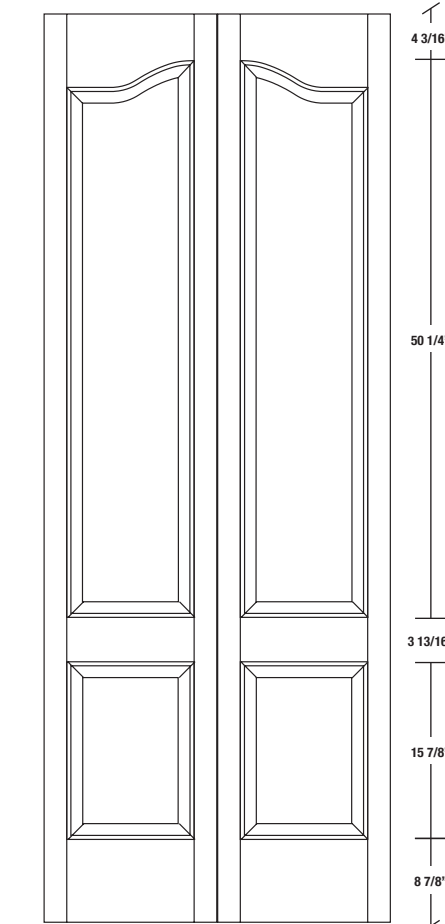

# Technical drawings 6/7 - 6/11 - 7/11

Bifold Panel Door - U.S. specs

www.pbidoors.com

202ASP / 292ASP

WIDTH			
36"		13 5/8"	13 5/8"
34"		12 5/8"	12 5/8"
32"		11 5/8"	11 5/8"
30"	2 1/16"	10 5/8"	10 5/8"
28"		9 5/8"	9 5/8"
26"		8 5/8"	8 5/8"
24"		7 5/8"	7 5/8"

FOR SMALLER SIZES REFER TO MODEL #202ACP P.149

202ASP / 292ASP

WIDTH			
36"		13 5/8"	13 5/8"
34"		12 5/8"	12 5/8"
32"		11 5/8"	11 5/8"
30"	2 1/16"	10 5/8"	10 5/8"
28"		9 5/8"	9 5/8"
26"		8 5/8"	8 5/8"
24"		7 5/8"	7 5/8"

FOR SMALLER SIZES REFER TO MODEL #202ACP P.149

1 3/8" SIDERAIL  
RAISED PANEL #20XXP

1 3/8" SIDERAIL  
FLAT PANEL #29XXP

\* Wood veneer on stain grade doors only

5/8" PANEL

février 2018 (revision 01)