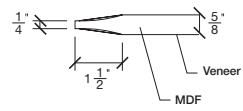

* Wood veneer on stain grade doors only

5/8" PANEL

février 2018 (revision 01)