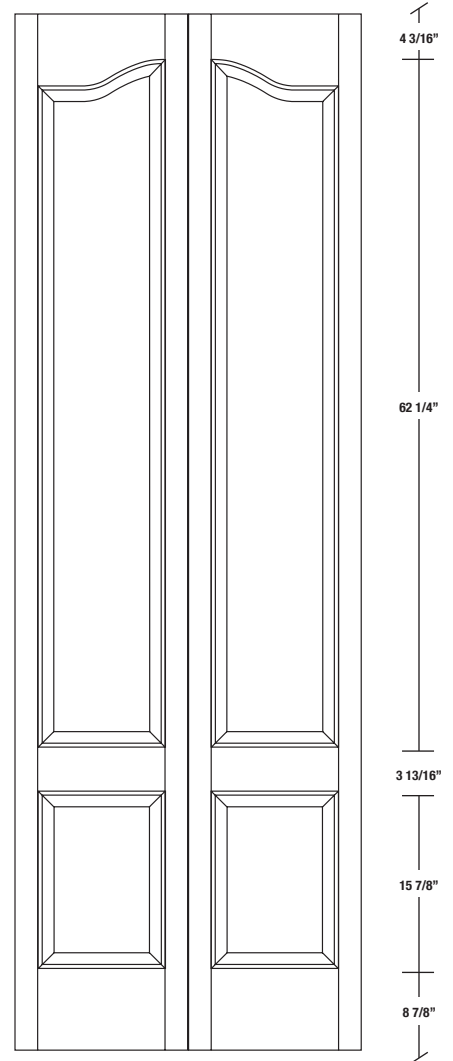

# Technical drawings 6/7 - 6/11 - 7/11

Bifold Panel Door - U.S. specs

www.pbidoors.com

202ASP / 292ASP

WIDTH			
36"		13 5/8"	13 5/8"
34"		12 5/8"	12 5/8"
32"		11 5/8"	11 5/8"
30"	2 1/16"	10 5/8"	10 5/8"
28"		9 5/8"	9 5/8"
26"		8 5/8"	8 5/8"
24"		7 5/8"	7 5/8"

FOR SMALLER SIZES REFER TO MODEL #202ACP P.149

202ASP / 292ASP

WIDTH			
36"		13 5/8"	13 5/8"
34"		12 5/8"	12 5/8"
32"		11 5/8"	11 5/8"
30"	2 1/16"	10 5/8"	10 5/8"
28"		9 5/8"	9 5/8"
26"		8 5/8"	8 5/8"
24"		7 5/8"	7 5/8"

FOR SMALLER SIZES REFER TO MODEL #202ACP P.149

1 3/8" SIDERAIL  
RAISED PANEL #20XXP

1 3/8" SIDERAIL  
FLAT PANEL #29XXP

\* Wood veneer on stain grade doors only

5/8" PANEL

février 2018 (revision 01)