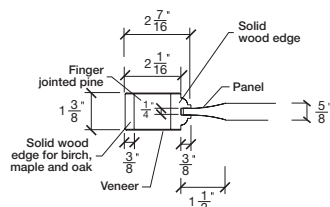

1 3/8" SIDERAIL
RAISED PANEL #20XXP