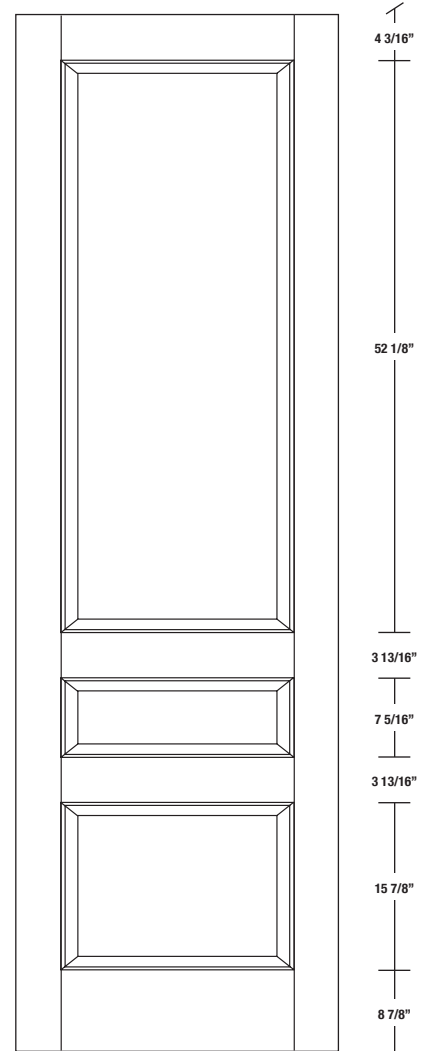

Technical drawings 6/8 - 7/0 - 8/0

Panel Door - U.S. specs

www.pbidoors.com

203A / 293A

203A / 293A

203A / 293A

WIDTH			
36"	4 3/16"	27 5/8"	4 3/16"
34"	4 3/16"	25 5/8"	4 3/16"
32"	4 3/16"	23 5/8"	4 3/16"
30"	4 3/16"	21 5/8"	4 3/16"
28"	4 3/16"	19 5/8"	4 3/16"
26"	4 3/16"	17 5/8"	4 3/16"
24"	4 3/16"	15 5/8"	4 3/16"
22"	4 3/16"	13 5/8"	4 3/16"
20"	4 3/16"	11 5/8"	4 3/16"
18"	4 3/16"	9 5/8"	4 3/16"
16"	4 3/16"	7 5/8"	4 3/16"
15"	2 1/16"	10 7/8"	2 1/16"
14"	2 1/16"	9 7/8"	2 1/16"
12"	2 1/16"	7 7/8"	2 1/16"

WIDTH			
36"	4 3/16"	27 5/8"	4 3/16"
34"	4 3/16"	25 5/8"	4 3/16"
32"	4 3/16"	23 5/8"	4 3/16"
30"	4 3/16"	21 5/8"	4 3/16"
28"	4 3/16"	19 5/8"	4 3/16"
26"	4 3/16"	17 5/8"	4 3/16"
24"	4 3/16"	15 5/8"	4 3/16"
22"	4 3/16"	13 5/8"	4 3/16"
20"	4 3/16"	11 5/8"	4 3/16"
18"	4 3/16"	9 5/8"	4 3/16"
16"	4 3/16"	7 5/8"	4 3/16"
15"	2 1/16"	10 7/8"	2 1/16"
14"	2 1/16"	9 7/8"	2 1/16"
12"	2 1/16"	7 7/8"	2 1/16"

SIDERAIL RAISED PANEL #20XX

SIDERAIL FLAT PANEL #29XX

5/8" PANEL
* Wood veneer on stain grade doors only

février 2018 (revision 01)