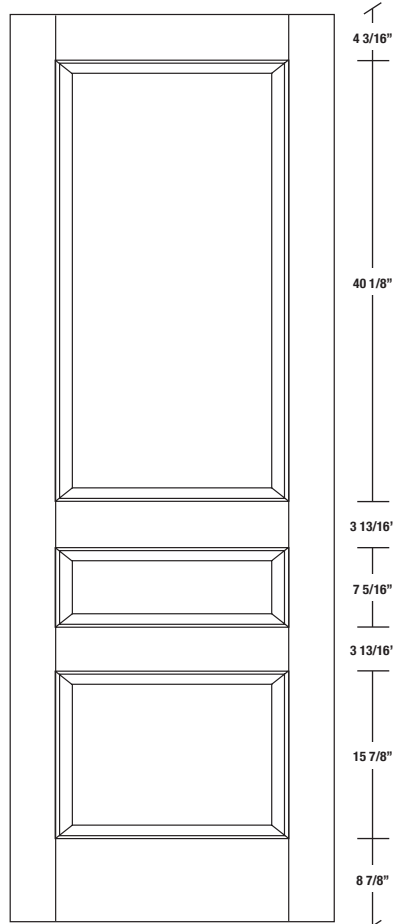

Technical drawings 6/8 - 7/0 - 8/0

Panel Door - U.S. specs

www.pbidoors.com

203A / 293A

203A / 293A

203A / 293A

WIDTH			
36"	4 3/16"	27 5/8"	4 3/16"
34"	4 3/16"	25 5/8"	4 3/16"
32"	4 3/16"	23 5/8"	4 3/16"
30"	4 3/16"	21 5/8"	4 3/16"
28"	4 3/16"	19 5/8"	4 3/16"
26"	4 3/16"	17 5/8"	4 3/16"
24"	4 3/16"	15 5/8"	4 3/16"
22"	4 3/16"	13 5/8"	4 3/16"
20"	4 3/16"	11 5/8"	4 3/16"
18"	4 3/16"	9 5/8"	4 3/16"
16"	4 3/16"	7 5/8"	4 3/16"
15"	2 1/16"	10 7/8"	2 1/16"
14"	2 1/16"	9 7/8"	2 1/16"
12"	2 1/16"	7 7/8"	2 1/16"

WIDTH			
36"	4 3/16"	27 5/8"	4 3/16"
34"	4 3/16"	25 5/8"	4 3/16"
32"	4 3/16"	23 5/8"	4 3/16"
30"	4 3/16"	21 5/8"	4 3/16"
28"	4 3/16"	19 5/8"	4 3/16"
26"	4 3/16"	17 5/8"	4 3/16"
24"	4 3/16"	15 5/8"	4 3/16"
22"	4 3/16"	13 5/8"	4 3/16"
20"	4 3/16"	11 5/8"	4 3/16"
18"	4 3/16"	9 5/8"	4 3/16"
16"	4 3/16"	7 5/8"	4 3/16"
15"	2 1/16"	10 7/8"	2 1/16"
14"	2 1/16"	9 7/8"	2 1/16"
12"	2 1/16"	7 7/8"	2 1/16"

SIDERAIL RAISED PANEL #20XX

SIDERAIL FLAT PANEL #29XX

5/8" PANEL
* Wood veneer on stain grade doors only

février 2018 (revision 01)