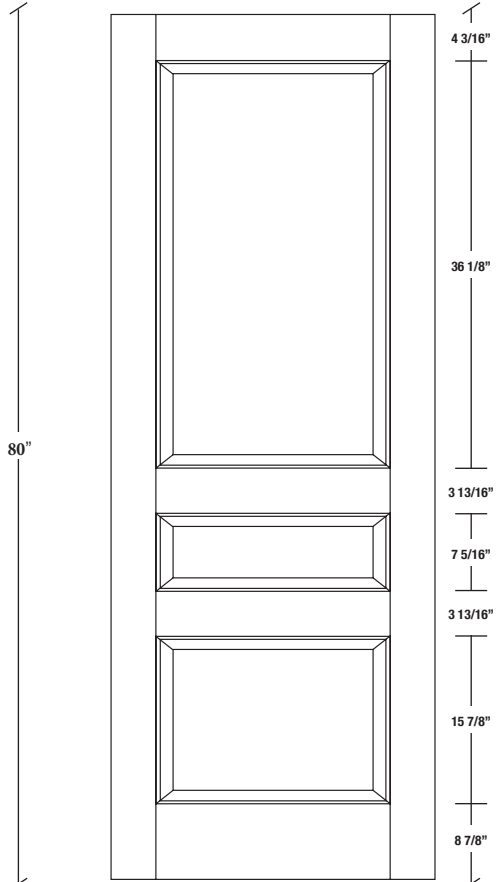

Technical drawings 6/8 - 7/0 - 8/0

Panel Door - U.S. specs

www.pbidoors.com

203A / 293A

203A / 293A

203A / 293A

WIDTH			
36"	4 3/16"	27 5/8"	4 3/16"
34"	4 3/16"	25 5/8"	4 3/16"
32"	4 3/16"	23 5/8"	4 3/16"
30"	4 3/16"	21 5/8"	4 3/16"
28"	4 3/16"	19 5/8"	4 3/16"
26"	4 3/16"	17 5/8"	4 3/16"
24"	4 3/16"	15 5/8"	4 3/16"
22"	4 3/16"	13 5/8"	4 3/16"
20"	4 3/16"	11 5/8"	4 3/16"
18"	4 3/16"	9 5/8"	4 3/16"
16"	4 3/16"	7 5/8"	4 3/16"
15"	2 1/16"	10 7/8"	2 1/16"
14"	2 1/16"	9 7/8"	2 1/16"
12"	2 1/16"	7 7/8"	2 1/16"

WIDTH			
36"	4 3/16"	27 5/8"	4 3/16"
34"	4 3/16"	25 5/8"	4 3/16"
32"	4 3/16"	23 5/8"	4 3/16"
30"	4 3/16"	21 5/8"	4 3/16"
28"	4 3/16"	19 5/8"	4 3/16"
26"	4 3/16"	17 5/8"	4 3/16"
24"	4 3/16"	15 5/8"	4 3/16"
22"	4 3/16"	13 5/8"	4 3/16"
20"	4 3/16"	11 5/8"	4 3/16"
18"	4 3/16"	9 5/8"	4 3/16"
16"	4 3/16"	7 5/8"	4 3/16"
15"	2 1/16"	10 7/8"	2 1/16"
14"	2 1/16"	9 7/8"	2 1/16"
12"	2 1/16"	7 7/8"	2 1/16"

SIDERAIL RAISED PANEL #20XX

SIDERAIL FLAT PANEL #29XX

5/8" PANEL
* Wood veneer on stain grade doors only

février 2018 (revision 01)