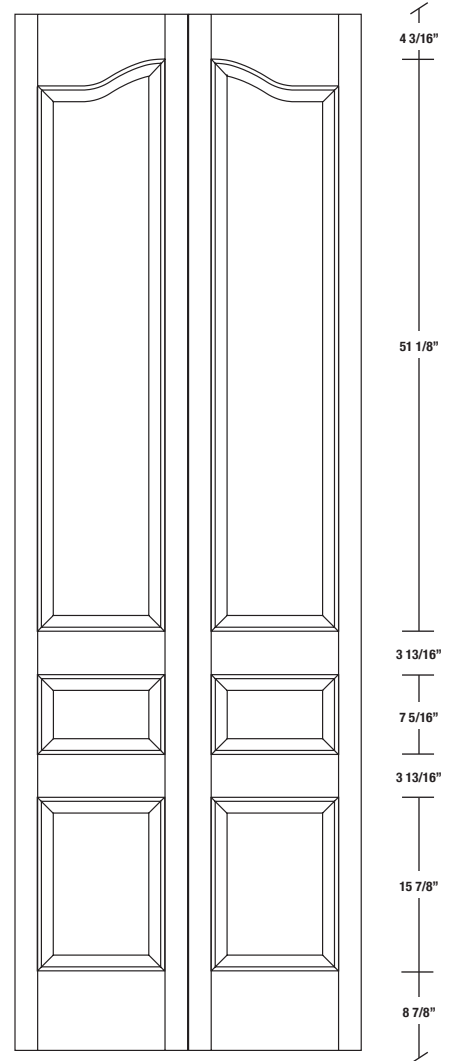

Technical drawings 6/7 - 6/11 - 7/11

Bifold Panel Door - U.S. specs

www.pbidoors.com

203ASP / 293ASP

WIDTH				
36"		13 5/8"		13 5/8"
34"		12 5/8"		12 5/8"
32"		11 5/8"		11 5/8"
30"	2 1/16"	10 5/8"	2 1/16"	10 5/8"
28"		9 5/8"		9 5/8"
26"		8 5/8"		8 5/8"
24"		7 5/8"		7 5/8"

FOR SMALLER SIZES REFER TO MODEL #203ACP P.155

203ASP / 293ASP

WIDTH				
36"		13 5/8"		13 5/8"
34"		12 5/8"		12 5/8"
32"		11 5/8"		11 5/8"
30"	2 1/16"	10 5/8"	2 1/16"	10 5/8"
28"		9 5/8"		9 5/8"
26"		8 5/8"		8 5/8"
24"		7 5/8"		7 5/8"

FOR SMALLER SIZES REFER TO MODEL #203ACP P.155

1 3/8" SIDERAIL
RAISED PANEL #20XXP

1 3/8" SIDERAIL
FLAT PANEL #29XXP

* Wood veneer on stain grade doors only

5/8" PANEL

février 2018 (revision 01)