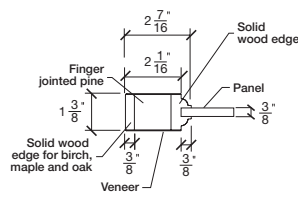

Technical drawings 6/7 - 6/11 - 7/11

Bifold Panel Door - U.S. specs

www.pbidoors.com

203ASP / 293ASP

WIDTH				
36"		13 5/8"		13 5/8"
34"		12 5/8"		12 5/8"
32"		11 5/8"		11 5/8"
30"	2 1/16"	10 5/8"	2 1/16"	10 5/8"
28"		9 5/8"		9 5/8"
26"		8 5/8"		8 5/8"
24"		7 5/8"		7 5/8"

FOR SMALLER SIZES REFER TO MODEL #203ACP P.155

203ASP / 293ASP

WIDTH				
36"		13 5/8"		13 5/8"
34"		12 5/8"		12 5/8"
32"		11 5/8"		11 5/8"
30"	2 1/16"	10 5/8"	2 1/16"	10 5/8"
28"		9 5/8"		9 5/8"
26"		8 5/8"		8 5/8"
24"		7 5/8"		7 5/8"

FOR SMALLER SIZES REFER TO MODEL #203ACP P.155

1 3/8" SIDERAIL
RAISED PANEL #20XXP

1 3/8" SIDERAIL
FLAT PANEL #29XXP

* Wood veneer on stain grade doors only

5/8" PANEL

février 2018 (revision 01)