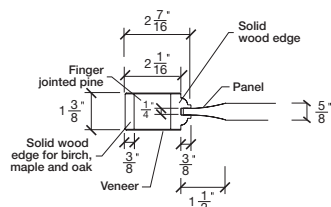

1 3/8" SIDERAIL
RAISED PANEL #20XXP