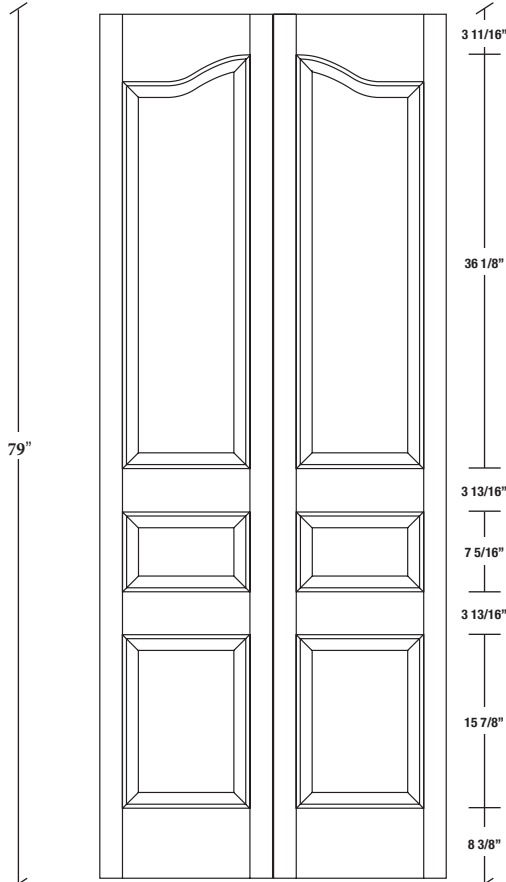

Technical drawings 6/7 - 6/11 - 7/11

Bifold Panel Door - U.S. specs

www.pbidoors.com

203ASP / 293ASP

WIDTH				
36"		13 5/8"		13 5/8"
34"		12 5/8"		12 5/8"
32"		11 5/8"		11 5/8"
30"	2 1/16"	10 5/8"	2 1/16"	10 5/8"
28"		9 5/8"		9 5/8"
26"		8 5/8"		8 5/8"
24"		7 5/8"		7 5/8"

FOR SMALLER SIZES REFER TO MODEL #203ACP P.155

203ASP / 293ASP

WIDTH				
36"		13 5/8"		13 5/8"
34"		12 5/8"		12 5/8"
32"		11 5/8"		11 5/8"
30"	2 1/16"	10 5/8"	2 1/16"	10 5/8"
28"		9 5/8"		9 5/8"
26"		8 5/8"		8 5/8"
24"		7 5/8"		7 5/8"

FOR SMALLER SIZES REFER TO MODEL #203ACP P.155

1 3/8" SIDERAIL
RAISED PANEL #20XXP

1 3/8" SIDERAIL
FLAT PANEL #29XXP

* Wood veneer on stain grade doors only

5/8" PANEL

février 2018 (revision 01)