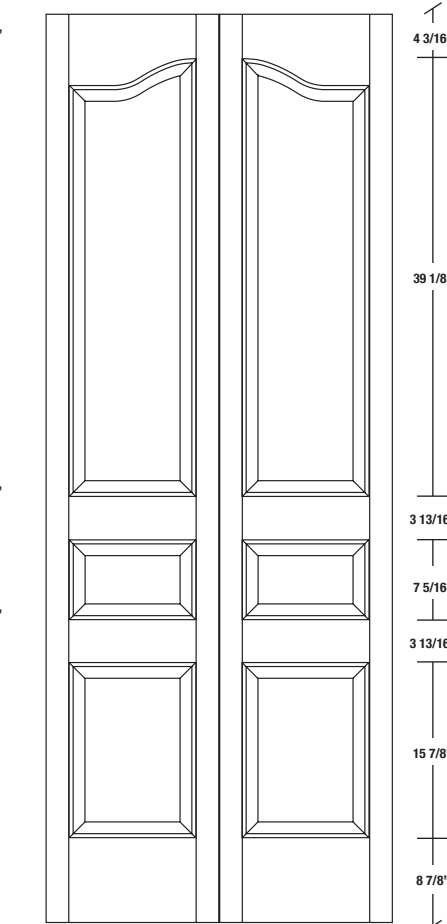

Technical drawings 6/7 - 6/11 - 7/11

Bifold Panel Door - U.S. specs

www.pbidoors.com

203ASP / 293ASP

WIDTH				
36"		13 5/8"		13 5/8"
34"		12 5/8"		12 5/8"
32"		11 5/8"		11 5/8"
30"	2 1/16"	10 5/8"	2 1/16"	10 5/8"
28"		9 5/8"		9 5/8"
26"		8 5/8"		8 5/8"
24"		7 5/8"		7 5/8"

FOR SMALLER SIZES REFER TO MODEL #203ACP P.155

203ASP / 293ASP

WIDTH				
36"		13 5/8"		13 5/8"
34"		12 5/8"		12 5/8"
32"		11 5/8"		11 5/8"
30"	2 1/16"	10 5/8"	2 1/16"	10 5/8"
28"		9 5/8"		9 5/8"
26"		8 5/8"		8 5/8"
24"		7 5/8"		7 5/8"

FOR SMALLER SIZES REFER TO MODEL #203ACP P.155

1 3/8" SIDERAIL
RAISED PANEL #20XXP

1 3/8" SIDERAIL
FLAT PANEL #29XXP

* Wood veneer on stain grade doors only

5/8" PANEL

février 2018 (revision 01)