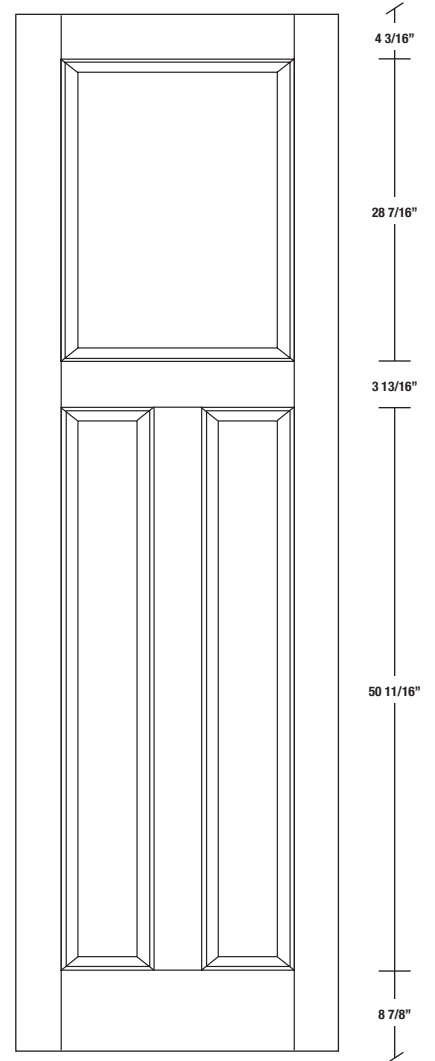

FOR SMALLER SIZES REFER TO MODEL #202E P.90

203E / 293E

| WIDTH   | 36"       | 34"      | 32"       | 30"     | 28" | 26" | 24" |
|---------|-----------|----------|-----------|---------|-----|-----|-----|
| 4 3/16" | 11 29/32" | 3 13/16" | 11 29/32" | 4 3/16" |     |     |     |
| 4 3/16" | 10 29/32" | 3 13/16" | 10 29/32" | 4 3/16" |     |     |     |
| 4 3/16" | 9 29/32"  | 3 13/16" | 9 29/32"  | 4 3/16" |     |     |     |
| 4 3/16" | 8 29/32"  | 3 13/16" | 8 29/32"  | 4 3/16" |     |     |     |
| 4 3/16" | 7 29/32"  | 3 13/16" | 7 29/32"  | 4 3/16" |     |     |     |
| 4 3/16" | 6 29/32"  | 3 13/16" | 6 29/32"  | 4 3/16" |     |     |     |
| 4 3/16" | 5 29/32"  | 3 13/16" | 5 29/32"  | 4 3/16" |     |     |     |