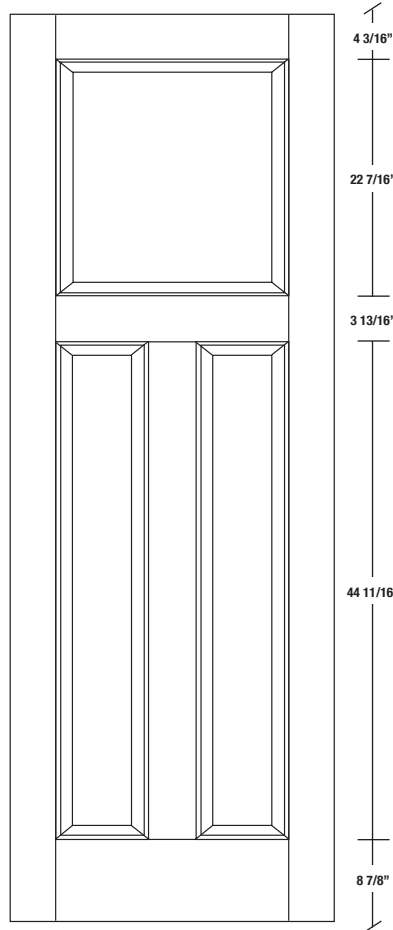

# Technical drawings 6/8 - 7/0 - 8/0

Panel Door - U.S. specs

www.pbidoors.com

203E / 293E

| WIDTH   | 36"       | 34"      | 32"       | 30"     | 28" | 26" | 24" |
|---------|-----------|----------|-----------|---------|-----|-----|-----|
| 4 3/16" | 11 29/32" | 3 13/16" | 11 29/32" | 4 3/16" |     |     |     |
| 4 3/16" | 10 29/32" | 3 13/16" | 10 29/32" | 4 3/16" |     |     |     |
| 4 3/16" | 9 29/32"  | 3 13/16" | 9 29/32"  | 4 3/16" |     |     |     |
| 4 3/16" | 8 29/32"  | 3 13/16" | 8 29/32"  | 4 3/16" |     |     |     |
| 4 3/16" | 7 29/32"  | 3 13/16" | 7 29/32"  | 4 3/16" |     |     |     |
| 4 3/16" | 6 29/32"  | 3 13/16" | 6 29/32"  | 4 3/16" |     |     |     |
| 4 3/16" | 5 29/32"  | 3 13/16" | 5 29/32"  | 4 3/16" |     |     |     |

FOR SMALLER SIZES REFER TO MODEL #202E P.90

203E / 293E

| WIDTH   | 36"       | 34"      | 32"       | 30"     | 28" | 26" | 24" |
|---------|-----------|----------|-----------|---------|-----|-----|-----|
| 4 3/16" | 11 29/32" | 3 13/16" | 11 29/32" | 4 3/16" |     |     |     |
| 4 3/16" | 10 29/32" | 3 13/16" | 10 29/32" | 4 3/16" |     |     |     |
| 4 3/16" | 9 29/32"  | 3 13/16" | 9 29/32"  | 4 3/16" |     |     |     |
| 4 3/16" | 8 29/32"  | 3 13/16" | 8 29/32"  | 4 3/16" |     |     |     |
| 4 3/16" | 7 29/32"  | 3 13/16" | 7 29/32"  | 4 3/16" |     |     |     |
| 4 3/16" | 6 29/32"  | 3 13/16" | 6 29/32"  | 4 3/16" |     |     |     |
| 4 3/16" | 5 29/32"  | 3 13/16" | 5 29/32"  | 4 3/16" |     |     |     |