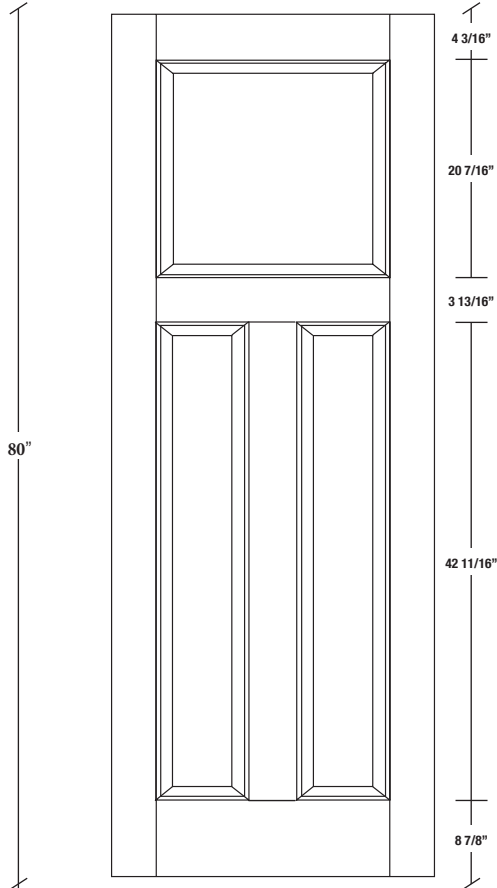

# Technical drawings 6/8 - 7/0 - 8/0

Panel Door - U.S. specs

www.pbidoors.com

203E / 293E

| WIDTH   | 36"       | 34"      | 32"       | 30"     | 28" | 26" | 24" |
|---------|-----------|----------|-----------|---------|-----|-----|-----|
| 4 3/16" | 11 29/32" | 3 13/16" | 11 29/32" | 4 3/16" |     |     |     |
| 4 3/16" | 10 29/32" | 3 13/16" | 10 29/32" | 4 3/16" |     |     |     |
| 4 3/16" | 9 29/32"  | 3 13/16" | 9 29/32"  | 4 3/16" |     |     |     |
| 4 3/16" | 8 29/32"  | 3 13/16" | 8 29/32"  | 4 3/16" |     |     |     |
| 4 3/16" | 7 29/32"  | 3 13/16" | 7 29/32"  | 4 3/16" |     |     |     |
| 4 3/16" | 6 29/32"  | 3 13/16" | 6 29/32"  | 4 3/16" |     |     |     |
| 4 3/16" | 5 29/32"  | 3 13/16" | 5 29/32"  | 4 3/16" |     |     |     |

FOR SMALLER SIZES REFER TO MODEL #202E P.90

203E / 293E

| WIDTH   | 36"       | 34"      | 32"       | 30"     | 28" | 26" | 24" |
|---------|-----------|----------|-----------|---------|-----|-----|-----|
| 4 3/16" | 11 29/32" | 3 13/16" | 11 29/32" | 4 3/16" |     |     |     |
| 4 3/16" | 10 29/32" | 3 13/16" | 10 29/32" | 4 3/16" |     |     |     |
| 4 3/16" | 9 29/32"  | 3 13/16" | 9 29/32"  | 4 3/16" |     |     |     |
| 4 3/16" | 8 29/32"  | 3 13/16" | 8 29/32"  | 4 3/16" |     |     |     |
| 4 3/16" | 7 29/32"  | 3 13/16" | 7 29/32"  | 4 3/16" |     |     |     |
| 4 3/16" | 6 29/32"  | 3 13/16" | 6 29/32"  | 4 3/16" |     |     |     |
| 4 3/16" | 5 29/32"  | 3 13/16" | 5 29/32"  | 4 3/16" |     |     |     |