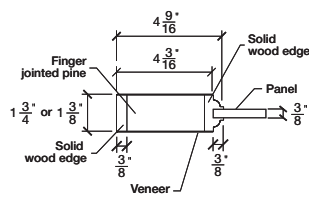

FOR SMALLER SIZES REFER TO MODEL #202E P.90

203E / 293E

| WIDTH   | 36"       | 34"      | 32"       | 30"     | 28" | 26" | 24" |
|---------|-----------|----------|-----------|---------|-----|-----|-----|
| 4 3/16" | 11 29/32" | 3 13/16" | 11 29/32" | 4 3/16" |     |     |     |
| 4 3/16" | 10 29/32" | 3 13/16" | 10 29/32" | 4 3/16" |     |     |     |
| 4 3/16" | 9 29/32"  | 3 13/16" | 9 29/32"  | 4 3/16" |     |     |     |
| 4 3/16" | 8 29/32"  | 3 13/16" | 8 29/32"  | 4 3/16" |     |     |     |
| 4 3/16" | 7 29/32"  | 3 13/16" | 7 29/32"  | 4 3/16" |     |     |     |
| 4 3/16" | 6 29/32"  | 3 13/16" | 6 29/32"  | 4 3/16" |     |     |     |
| 4 3/16" | 5 29/32"  | 3 13/16" | 5 29/32"  | 4 3/16" |     |     |     |

FOR SMALLER SIZES REFER TO MODEL #202E P.90

**SIDERAIL  
RAISED PANEL #20XX**

**SIDERAIL  
FLAT PANEL #29XX**

\* Wood veneer on stain grade doors only

**5/8" PANEL**