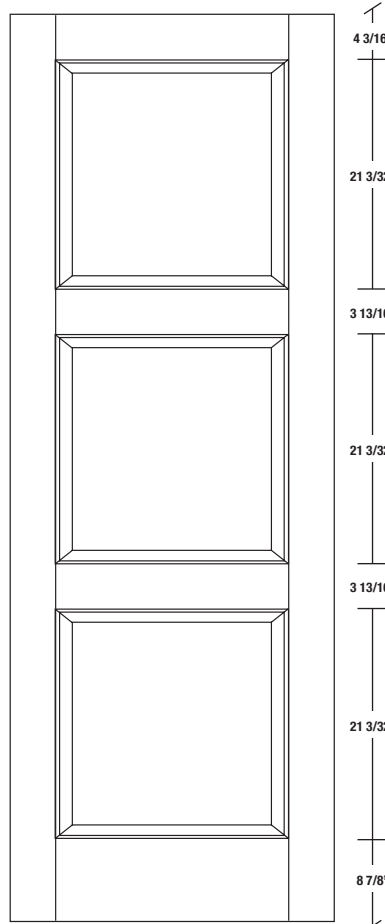

Technical drawings 6/8 - 7/0 - 8/0

Panel Door - U.S. specs

www.pbidoors.com

203H / 293H

WIDTH			
36"	4 3/16"	27 5/8"	4 3/16"
34"	4 3/16"	25 5/8"	4 3/16"
32"	4 3/16"	23 5/8"	4 3/16"
30"	4 3/16"	21 5/8"	4 3/16"
28"	4 3/16"	19 5/8"	4 3/16"
26"	4 3/16"	17 5/8"	4 3/16"
24"	4 3/16"	15 5/8"	4 3/16"
22"	4 3/16"	13 5/8"	4 3/16"
20"	4 3/16"	11 5/8"	4 3/16"
18"	4 3/16"	9 5/8"	4 3/16"
16"	4 3/16"	7 5/8"	4 3/16"
15"	2 1/16"	10 7/8"	2 1/16"
14"	2 1/16"	9 7/8"	2 1/16"
12"	2 1/16"	7 7/8"	2 1/16"

203H / 293H

WIDTH			
36"	4 3/16"	27 5/8"	4 3/16"
34"	4 3/16"	25 5/8"	4 3/16"
32"	4 3/16"	23 5/8"	4 3/16"
30"	4 3/16"	21 5/8"	4 3/16"
28"	4 3/16"	19 5/8"	4 3/16"
26"	4 3/16"	17 5/8"	4 3/16"
24"	4 3/16"	15 5/8"	4 3/16"
22"	4 3/16"	13 5/8"	4 3/16"
20"	4 3/16"	11 5/8"	4 3/16"
18"	4 3/16"	9 5/8"	4 3/16"
16"	4 3/16"	7 5/8"	4 3/16"
15"	2 1/16"	10 7/8"	2 1/16"
14"	2 1/16"	9 7/8"	2 1/16"
12"	2 1/16"	7 7/8"	2 1/16"

SIDERAIL
RAISED PANEL #20XX

SIDERAIL
FLAT PANEL #29XX

* Wood veneer on stain grade doors only

5/8" PANEL

février 2018 (revision 01)