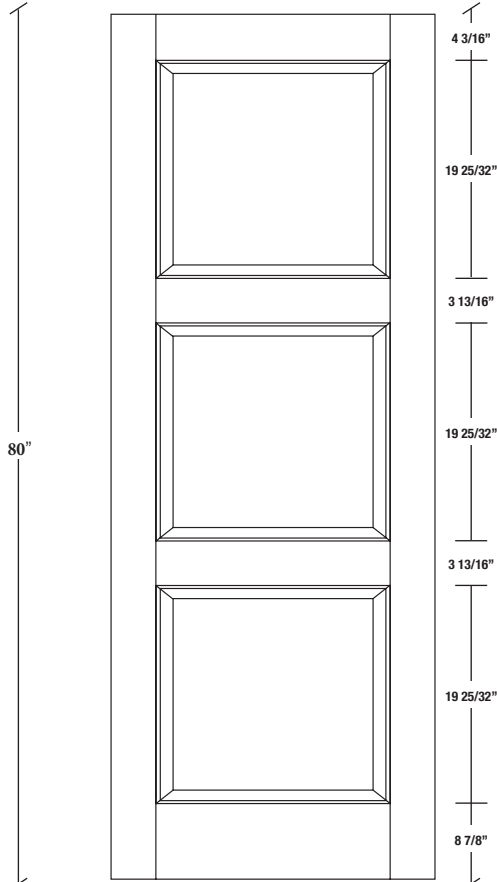

Technical drawings 6/8 - 7/0 - 8/0

Panel Door - U.S. specs

www.pbidoors.com

203H / 293H

WIDTH			
36"	4 3/16"	27 5/8"	4 3/16"
34"	4 3/16"	25 5/8"	4 3/16"
32"	4 3/16"	23 5/8"	4 3/16"
30"	4 3/16"	21 5/8"	4 3/16"
28"	4 3/16"	19 5/8"	4 3/16"
26"	4 3/16"	17 5/8"	4 3/16"
24"	4 3/16"	15 5/8"	4 3/16"
22"	4 3/16"	13 5/8"	4 3/16"
20"	4 3/16"	11 5/8"	4 3/16"
18"	4 3/16"	9 5/8"	4 3/16"
16"	4 3/16"	7 5/8"	4 3/16"
15"	2 1/16"	10 7/8"	2 1/16"
14"	2 1/16"	9 7/8"	2 1/16"
12"	2 1/16"	7 7/8"	2 1/16"

203H / 293H

WIDTH			
36"	4 3/16"	27 5/8"	4 3/16"
34"	4 3/16"	25 5/8"	4 3/16"
32"	4 3/16"	23 5/8"	4 3/16"
30"	4 3/16"	21 5/8"	4 3/16"
28"	4 3/16"	19 5/8"	4 3/16"
26"	4 3/16"	17 5/8"	4 3/16"
24"	4 3/16"	15 5/8"	4 3/16"
22"	4 3/16"	13 5/8"	4 3/16"
20"	4 3/16"	11 5/8"	4 3/16"
18"	4 3/16"	9 5/8"	4 3/16"
16"	4 3/16"	7 5/8"	4 3/16"
15"	2 1/16"	10 7/8"	2 1/16"
14"	2 1/16"	9 7/8"	2 1/16"
12"	2 1/16"	7 7/8"	2 1/16"

SIDERAIL
RAISED PANEL #20XX

SIDERAIL
FLAT PANEL #29XX

* Wood veneer on stain grade doors only

5/8" PANEL

février 2018 (revision 01)