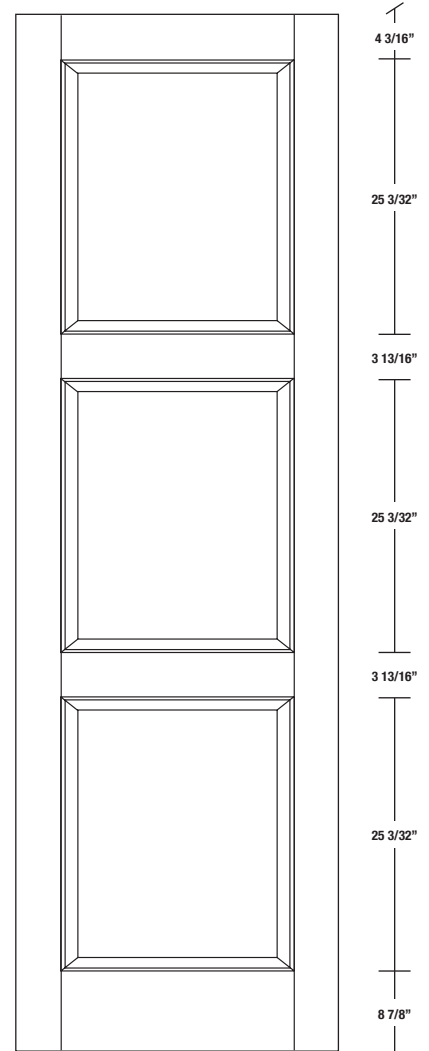

Technical drawings 6/8 - 7/0 - 8/0

Panel Door - U.S. specs

www.pbidoors.com

203H / 293H

WIDTH			
36"	4 3/16"	27 5/8"	4 3/16"
34"	4 3/16"	25 5/8"	4 3/16"
32"	4 3/16"	23 5/8"	4 3/16"
30"	4 3/16"	21 5/8"	4 3/16"
28"	4 3/16"	19 5/8"	4 3/16"
26"	4 3/16"	17 5/8"	4 3/16"
24"	4 3/16"	15 5/8"	4 3/16"
22"	4 3/16"	13 5/8"	4 3/16"
20"	4 3/16"	11 5/8"	4 3/16"
18"	4 3/16"	9 5/8"	4 3/16"
16"	4 3/16"	7 5/8"	4 3/16"
15"	2 1/16"	10 7/8"	2 1/16"
14"	2 1/16"	9 7/8"	2 1/16"
12"	2 1/16"	7 7/8"	2 1/16"

203H / 293H

WIDTH			
36"	4 3/16"	27 5/8"	4 3/16"
34"	4 3/16"	25 5/8"	4 3/16"
32"	4 3/16"	23 5/8"	4 3/16"
30"	4 3/16"	21 5/8"	4 3/16"
28"	4 3/16"	19 5/8"	4 3/16"
26"	4 3/16"	17 5/8"	4 3/16"
24"	4 3/16"	15 5/8"	4 3/16"
22"	4 3/16"	13 5/8"	4 3/16"
20"	4 3/16"	11 5/8"	4 3/16"
18"	4 3/16"	9 5/8"	4 3/16"
16"	4 3/16"	7 5/8"	4 3/16"
15"	2 1/16"	10 7/8"	2 1/16"
14"	2 1/16"	9 7/8"	2 1/16"
12"	2 1/16"	7 7/8"	2 1/16"

SIDERAIL
RAISED PANEL #20XX

SIDERAIL
FLAT PANEL #29XX

* Wood veneer on stain grade doors only

5/8" PANEL

février 2018 (revision 01)