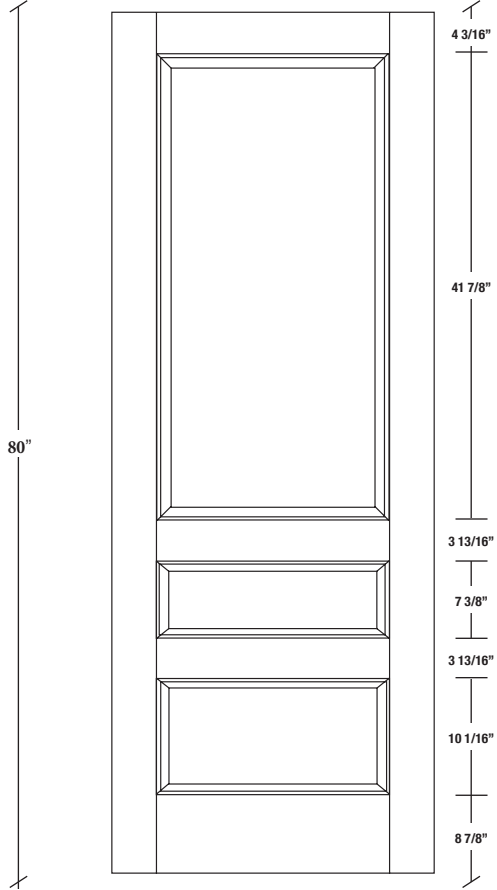

# Technical drawings 6/8 - 7/0 - 8/0

Panel Door - U.S. specs

www.pbidoors.com

203K / 293K

WIDTH			
36"	4 3/16"	27 5/8"	4 3/16"
34"	4 3/16"	25 5/8"	4 3/16"
32"	4 3/16"	23 5/8"	4 3/16"
30"	4 3/16"	21 5/8"	4 3/16"
28"	4 3/16"	19 5/8"	4 3/16"
26"	4 3/16"	17 5/8"	4 3/16"
24"	4 3/16"	15 5/8"	4 3/16"
22"	4 3/16"	13 5/8"	4 3/16"
20"	4 3/16"	11 5/8"	4 3/16"
18"	4 3/16"	9 5/8"	4 3/16"
16"	4 3/16"	7 5/8"	4 3/16"
15"	2 1/16"	10 7/8"	2 1/16"
14"	2 1/16"	9 7/8"	2 1/16"
12"	2 1/16"	7 7/8"	2 1/16"

203K / 293K

WIDTH			
36"	4 3/16"	27 5/8"	4 3/16"
34"	4 3/16"	25 5/8"	4 3/16"
32"	4 3/16"	23 5/8"	4 3/16"
30"	4 3/16"	21 5/8"	4 3/16"
28"	4 3/16"	19 5/8"	4 3/16"
26"	4 3/16"	17 5/8"	4 3/16"
24"	4 3/16"	15 5/8"	4 3/16"
22"	4 3/16"	13 5/8"	4 3/16"
20"	4 3/16"	11 5/8"	4 3/16"
18"	4 3/16"	9 5/8"	4 3/16"
16"	4 3/16"	7 5/8"	4 3/16"
15"	2 1/16"	10 7/8"	2 1/16"
14"	2 1/16"	9 7/8"	2 1/16"
12"	2 1/16"	7 7/8"	2 1/16"

SIDERAIL  
RAISED PANEL #20XX

SIDERAIL  
FLAT PANEL #29XX

\* Wood veneer on stain grade doors only

5/8" PANEL

février 2018 (revision 01)