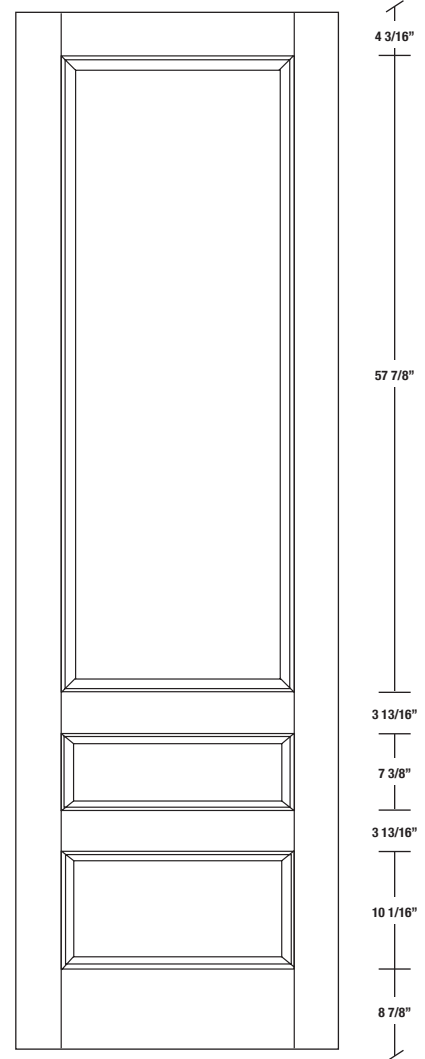

# Technical drawings 6/8 - 7/0 - 8/0

Panel Door - U.S. specs

www.pbidoors.com

203K / 293K

WIDTH			
36"	4 3/16"	27 5/8"	4 3/16"
34"	4 3/16"	25 5/8"	4 3/16"
32"	4 3/16"	23 5/8"	4 3/16"
30"	4 3/16"	21 5/8"	4 3/16"
28"	4 3/16"	19 5/8"	4 3/16"
26"	4 3/16"	17 5/8"	4 3/16"
24"	4 3/16"	15 5/8"	4 3/16"
22"	4 3/16"	13 5/8"	4 3/16"
20"	4 3/16"	11 5/8"	4 3/16"
18"	4 3/16"	9 5/8"	4 3/16"
16"	4 3/16"	7 5/8"	4 3/16"
15"	2 1/16"	10 7/8"	2 1/16"
14"	2 1/16"	9 7/8"	2 1/16"
12"	2 1/16"	7 7/8"	2 1/16"

203K / 293K

WIDTH			
36"	4 3/16"	27 5/8"	4 3/16"
34"	4 3/16"	25 5/8"	4 3/16"
32"	4 3/16"	23 5/8"	4 3/16"
30"	4 3/16"	21 5/8"	4 3/16"
28"	4 3/16"	19 5/8"	4 3/16"
26"	4 3/16"	17 5/8"	4 3/16"
24"	4 3/16"	15 5/8"	4 3/16"
22"	4 3/16"	13 5/8"	4 3/16"
20"	4 3/16"	11 5/8"	4 3/16"
18"	4 3/16"	9 5/8"	4 3/16"
16"	4 3/16"	7 5/8"	4 3/16"
15"	2 1/16"	10 7/8"	2 1/16"
14"	2 1/16"	9 7/8"	2 1/16"
12"	2 1/16"	7 7/8"	2 1/16"

SIDERAIL  
RAISED PANEL #20XX

SIDERAIL  
FLAT PANEL #29XX

\* Wood veneer on stain grade doors only

5/8" PANEL

février 2018 (revision 01)