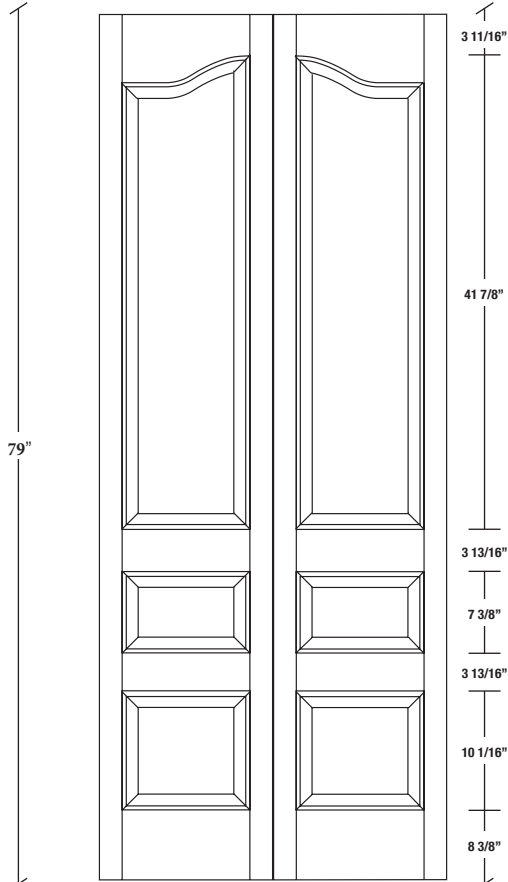

Technical drawings 6/7 - 6/11 - 7/11

Bifold Panel Door - U.S. specs

www.pbidoors.com

203KSP / 293KSP

WIDTH	2 1/16"	2 1/16"	2 1/16"
36"	13 5/8"		13 5/8"
34"	12 5/8"		12 5/8"
32"	11 5/8"		11 5/8"
30"	10 5/8"		10 5/8"
28"	9 5/8"		9 5/8"
26"	8 5/8"		8 5/8"
24"	7 5/8"		7 5/8"

FOR SMALLER SIZES REFER TO MODEL #203KCP P.160

203KSP / 293KSP

WIDTH	2 1/16"	2 1/16"	2 1/16"
36"	13 5/8"		13 5/8"
34"	12 5/8"		12 5/8"
32"	11 5/8"		11 5/8"
30"	10 5/8"		10 5/8"
28"	9 5/8"		9 5/8"
26"	8 5/8"		8 5/8"
24"	7 5/8"		7 5/8"

FOR SMALLER SIZES REFER TO MODEL #203KCP P.160

1 3/8" SIDERAIL
RAISED PANEL #20XXP

1 3/8" SIDERAIL
FLAT PANEL #29XXP

5/8" PANEL
* Wood veneer on stain grade doors only

février 2018 (revision 01)