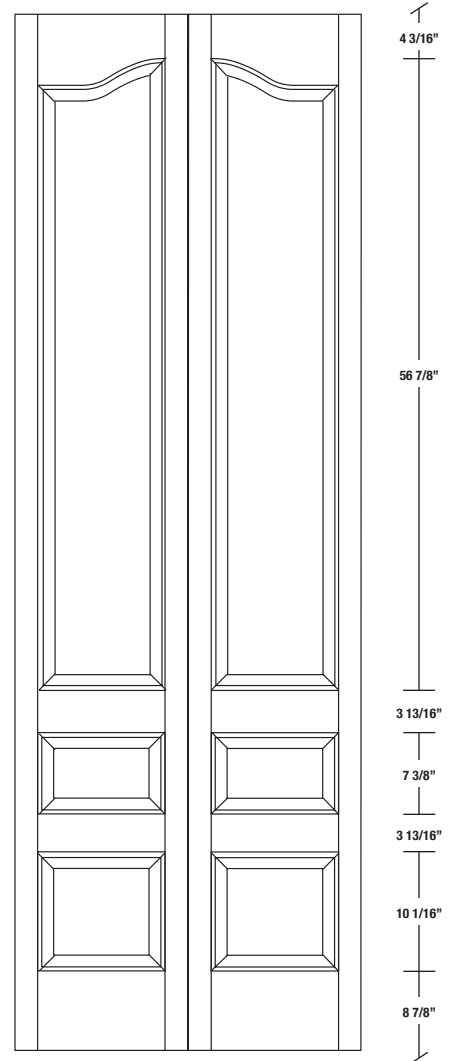

Technical drawings 6/7 - 6/11 - 7/11

Bifold Panel Door - U.S. specs

www.pbidoors.com

203KSP / 293KSP

WIDTH	2 1/16"	2 1/16"	2 1/16"
36"	13 5/8"		13 5/8"
34"	12 5/8"		12 5/8"
32"	11 5/8"		11 5/8"
30"	10 5/8"		10 5/8"
28"	9 5/8"		9 5/8"
26"	8 5/8"		8 5/8"
24"	7 5/8"		7 5/8"

FOR SMALLER SIZES REFER TO MODEL #203KCP P.160

203KSP / 293KSP

WIDTH	2 1/16"	2 1/16"	2 1/16"
36"	13 5/8"		13 5/8"
34"	12 5/8"		12 5/8"
32"	11 5/8"		11 5/8"
30"	10 5/8"		10 5/8"
28"	9 5/8"		9 5/8"
26"	8 5/8"		8 5/8"
24"	7 5/8"		7 5/8"

FOR SMALLER SIZES REFER TO MODEL #203KCP P.160

1 3/8" SIDERAIL
RAISED PANEL #20XXP

1 3/8" SIDERAIL
FLAT PANEL #29XXP

5/8" PANEL
* Wood veneer on stain grade doors only

février 2018 (revision 01)