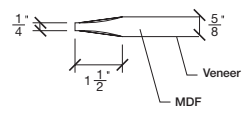

5/8" PANEL
* Wood veneer on stain grade doors only

février 2018 (revision 01)